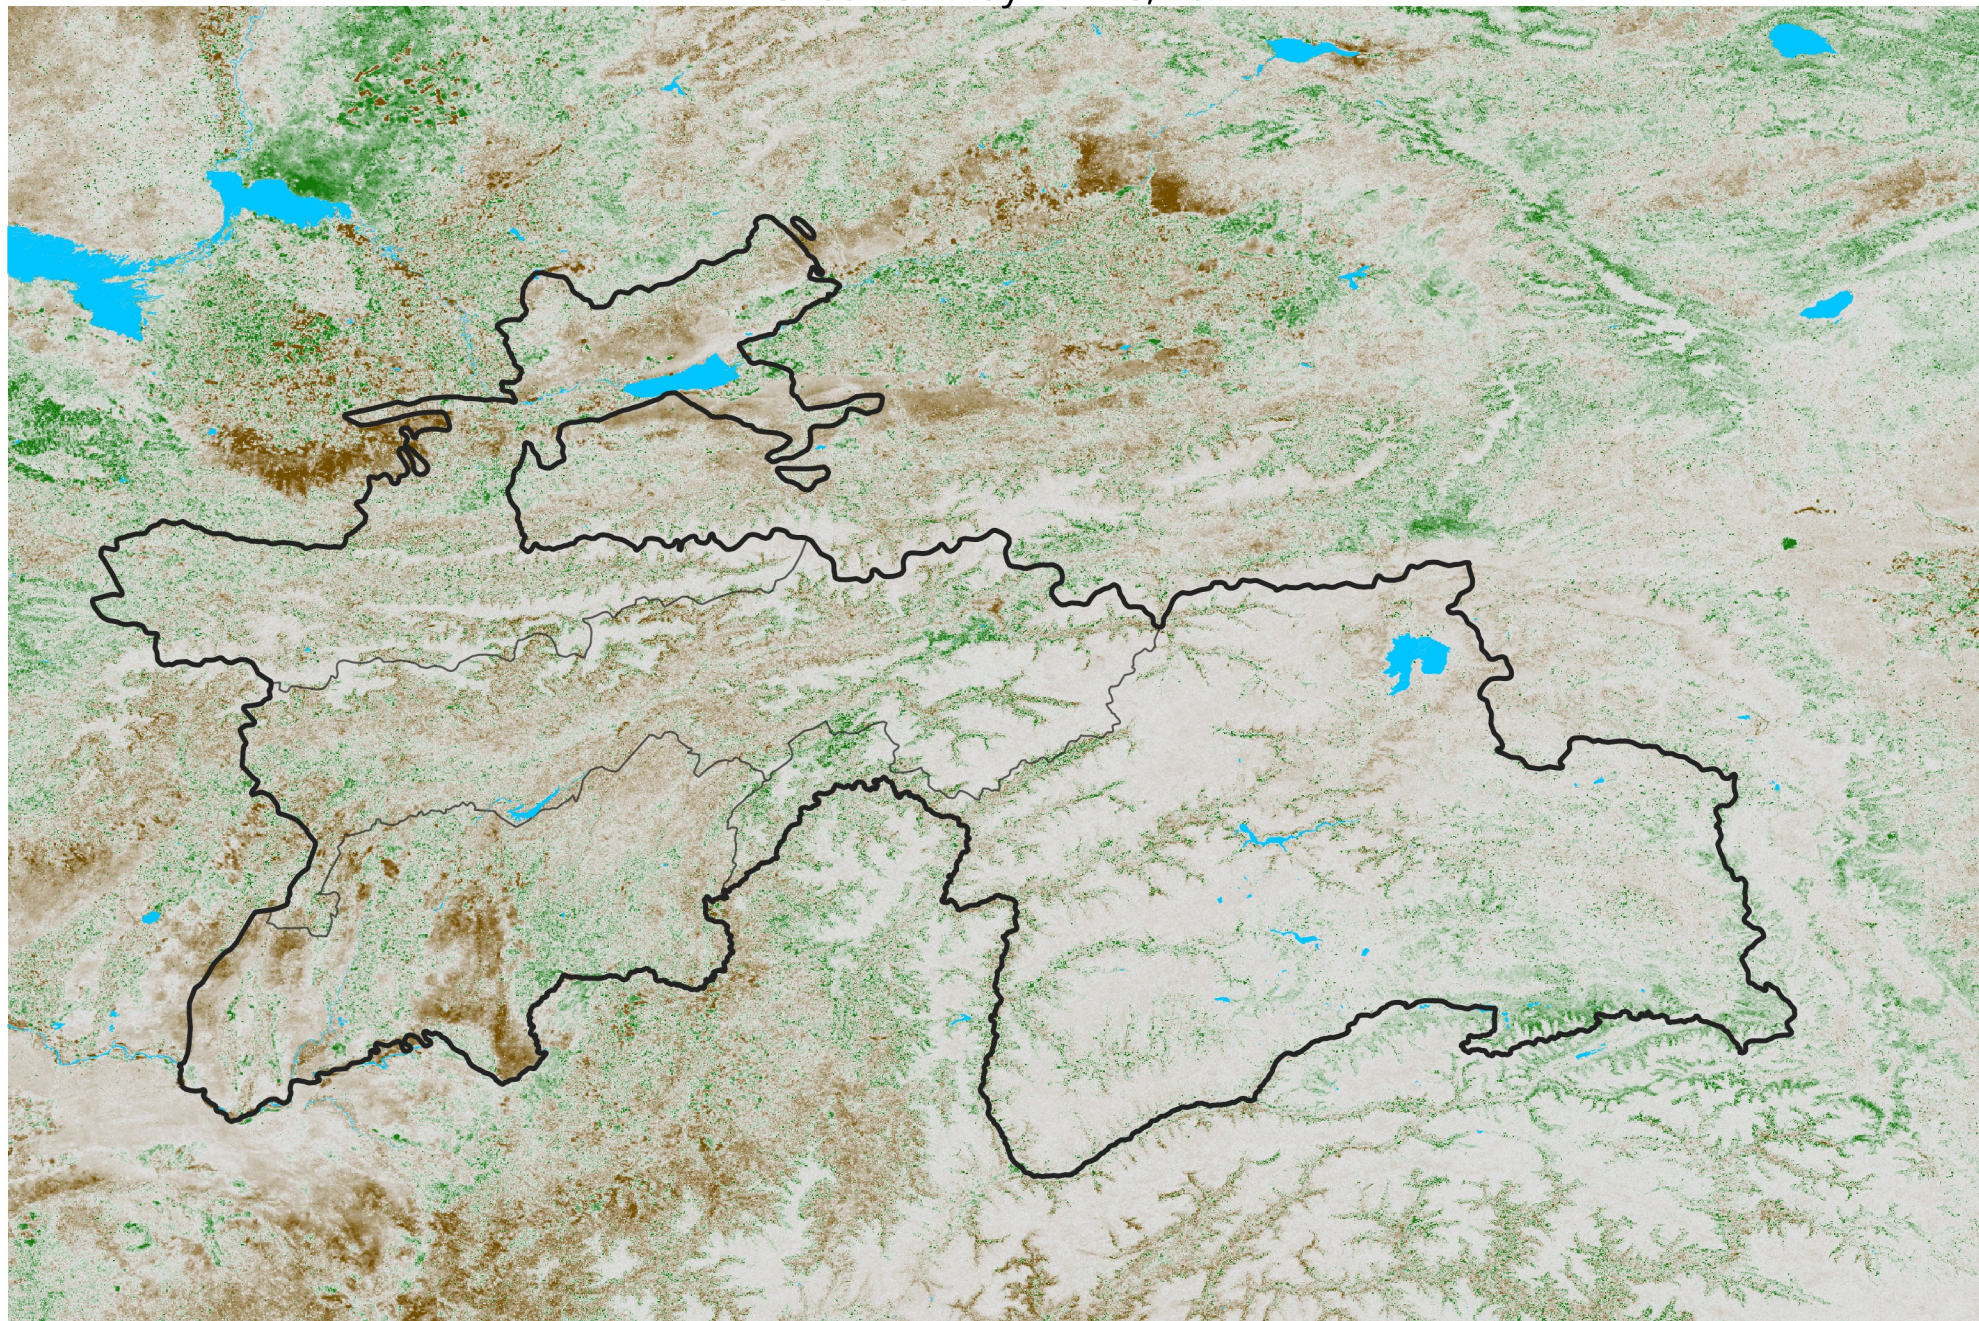

Tajikistan NDVI Anomaly

2024 minus Mean (2012 - 2021)

Period 28 / May 11 - 20, 2024

NDVI Anomaly

< -0.3 -0.2 -0.1 -0.05 0.05 0.1 0.2 >0.3

Negative

No Difference

Positive