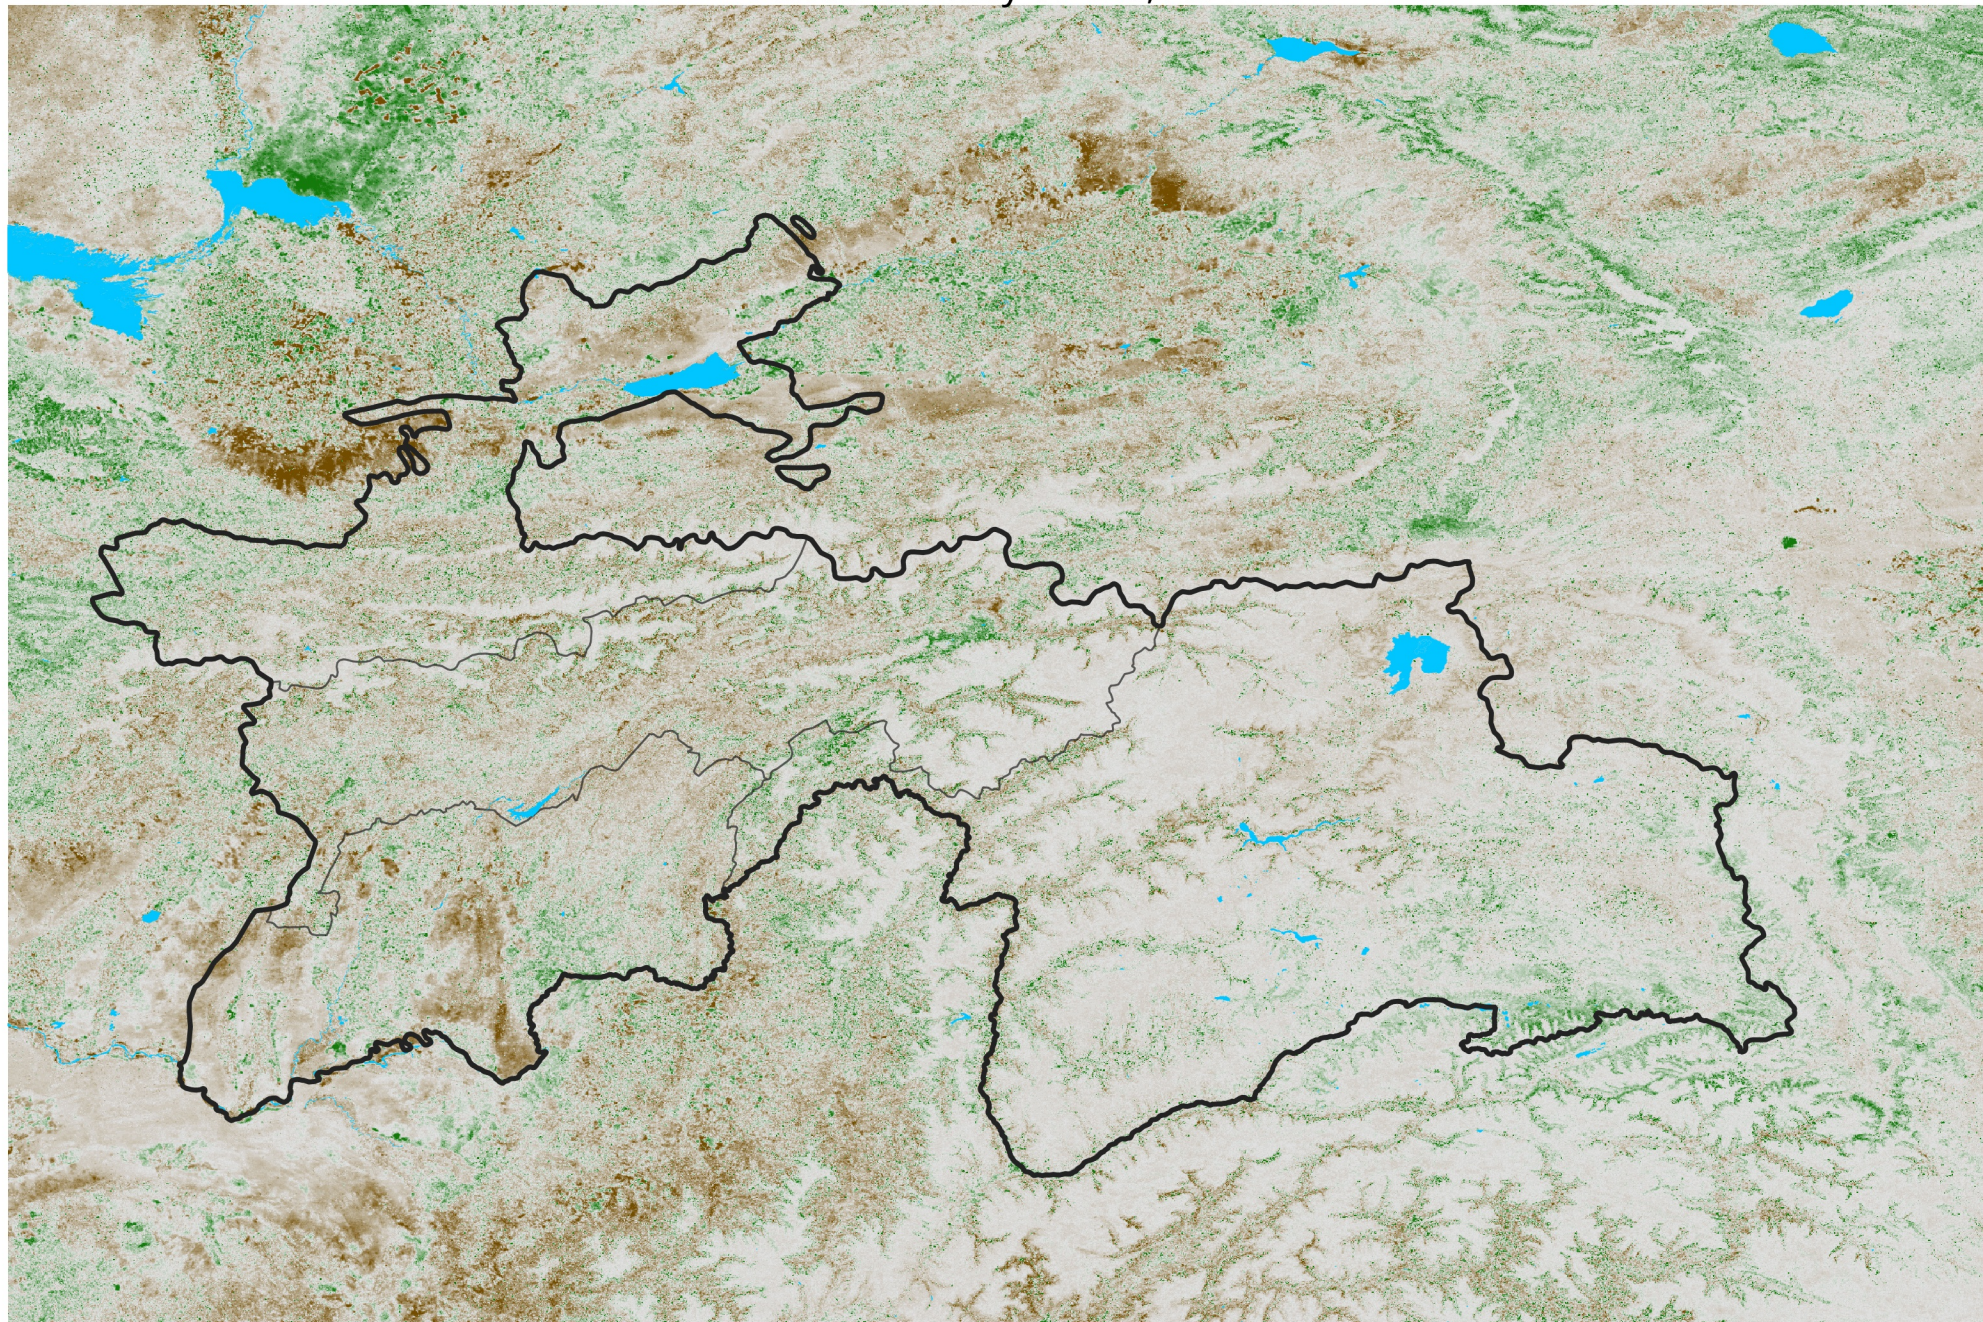

Tajikistan NDVI Anomaly

2024 minus Mean (2012 - 2021)

Period 29 / May 16 - 25, 2024

NDVI Anomaly

< -0.3 -0.2 -0.1 -0.05 0.05 0.1 0.2 >0.3

Negative

No Difference

Positive