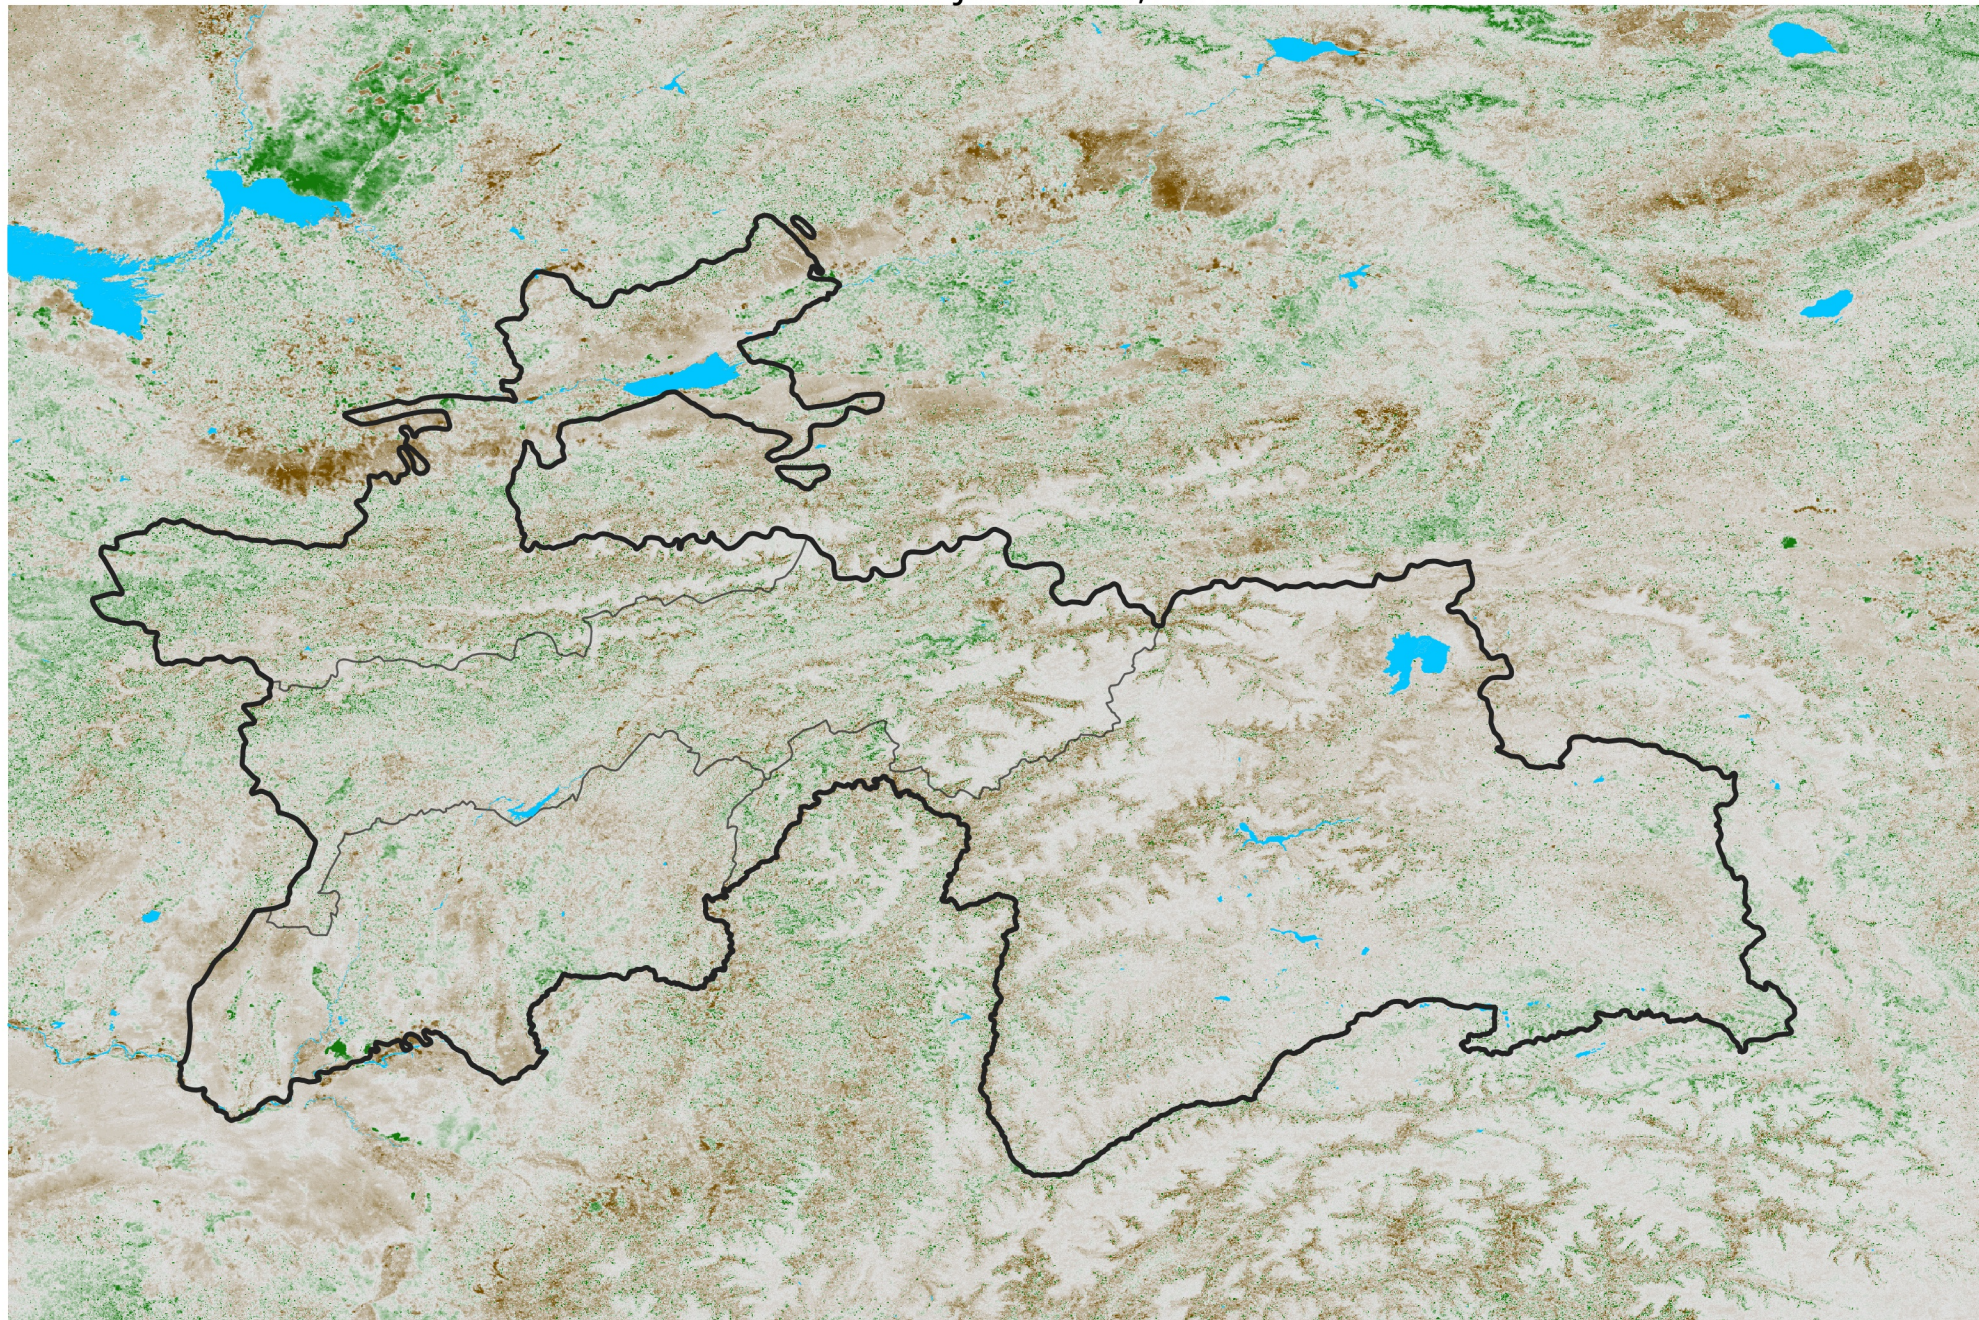

Tajikistan NDVI Anomaly

2024 minus Mean (2012 - 2021)

Period 33 / Jun 06 - 15, 2024

NDVI Anomaly

< -0.3 -0.2 -0.1 -0.05 0.05 0.1 0.2 > 0.3

Negative

No Difference

Positive