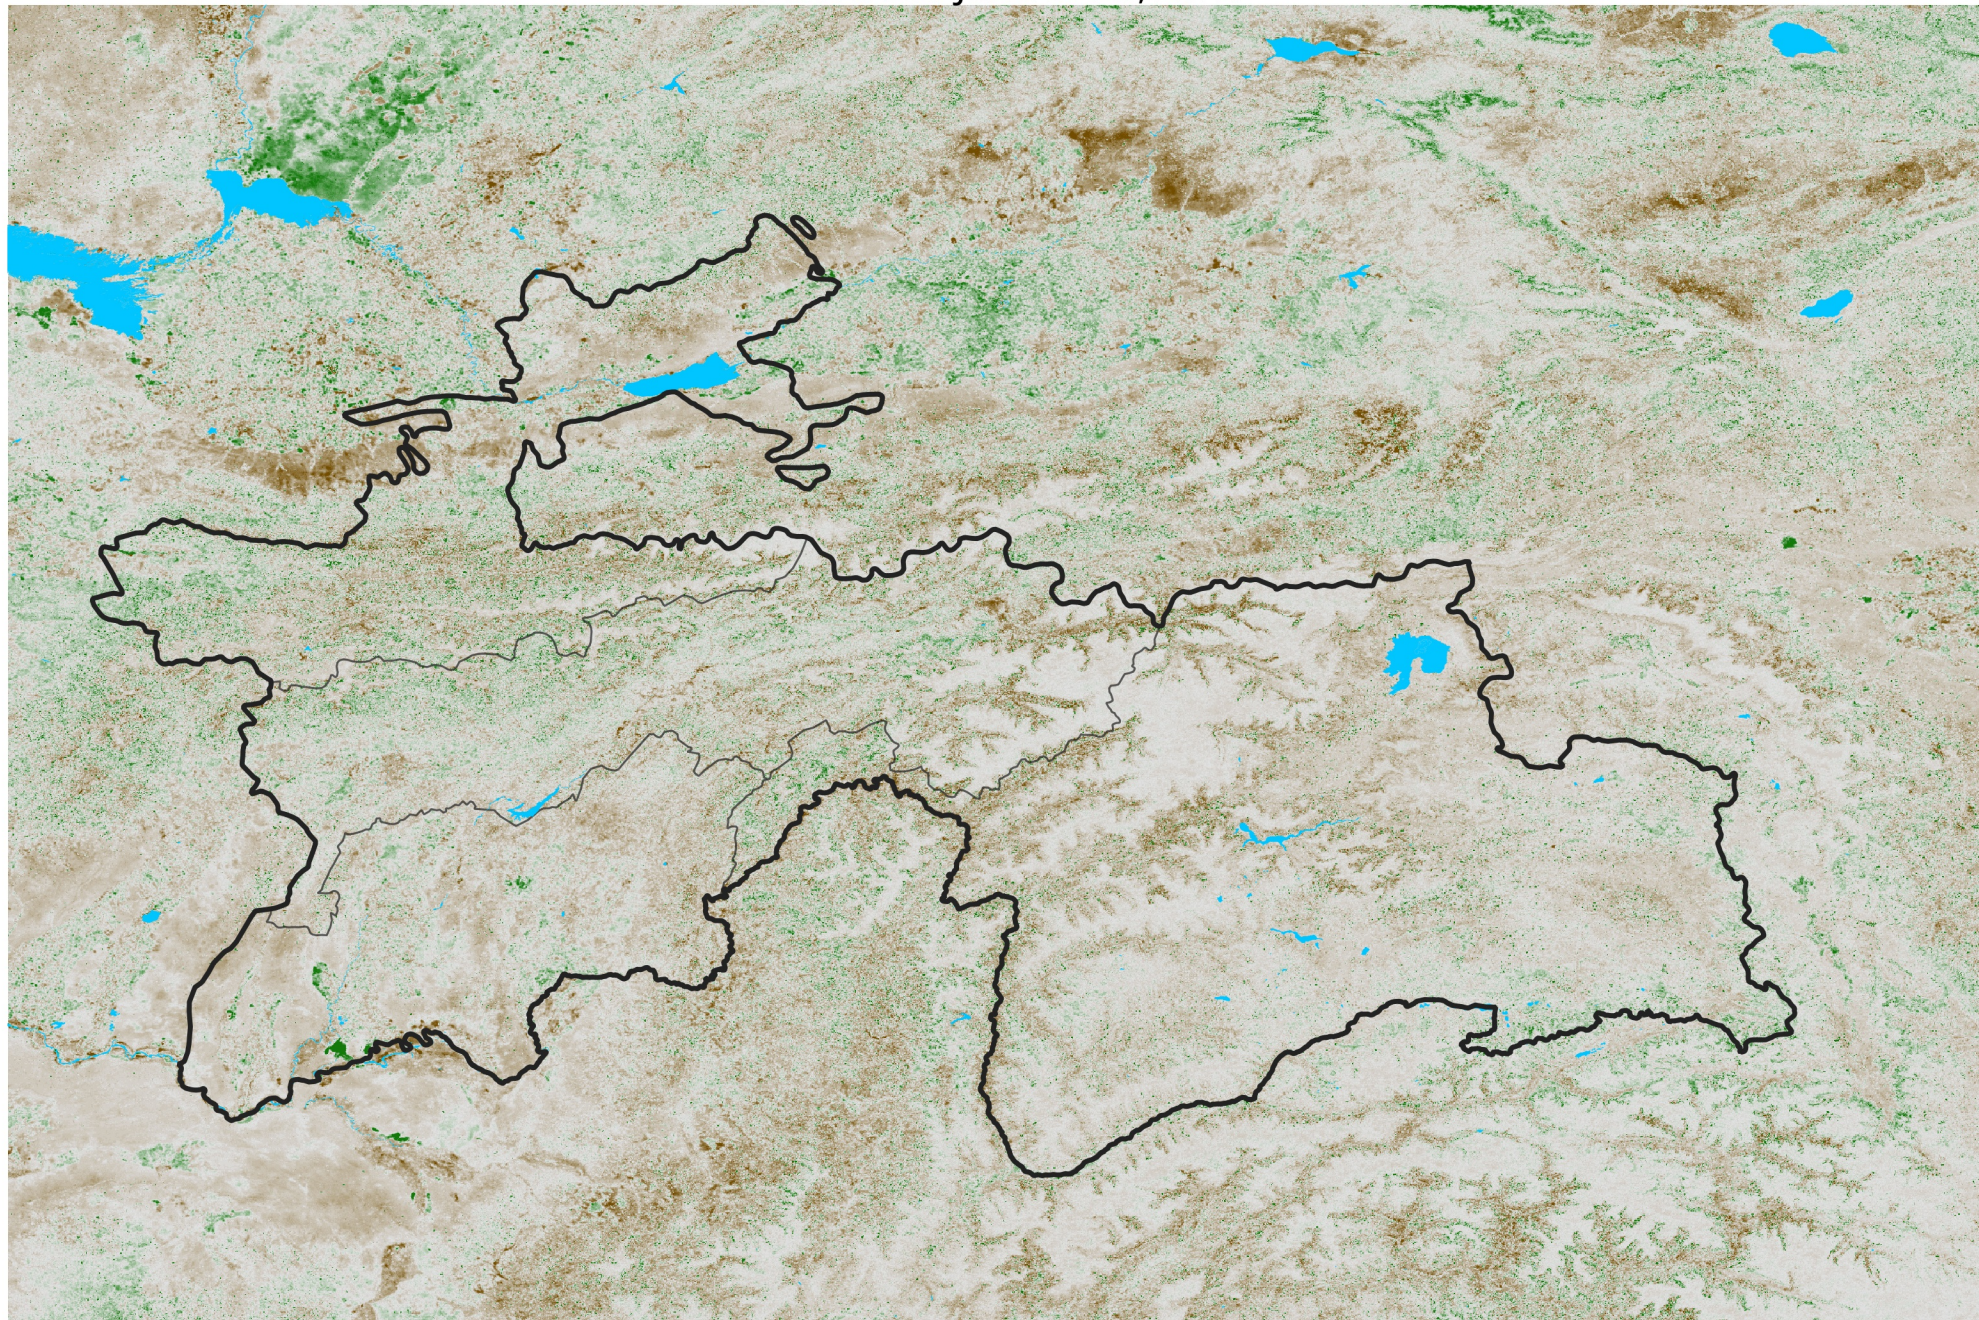

Tajikistan NDVI Anomaly

2024 minus Mean (2012 - 2021)

Period 35 / Jun 16 - 25, 2024

NDVI Anomaly

< -0.3 -0.2 -0.1 -0.05 0.05 0.1 0.2 > 0.3

Negative

No Difference

Positive