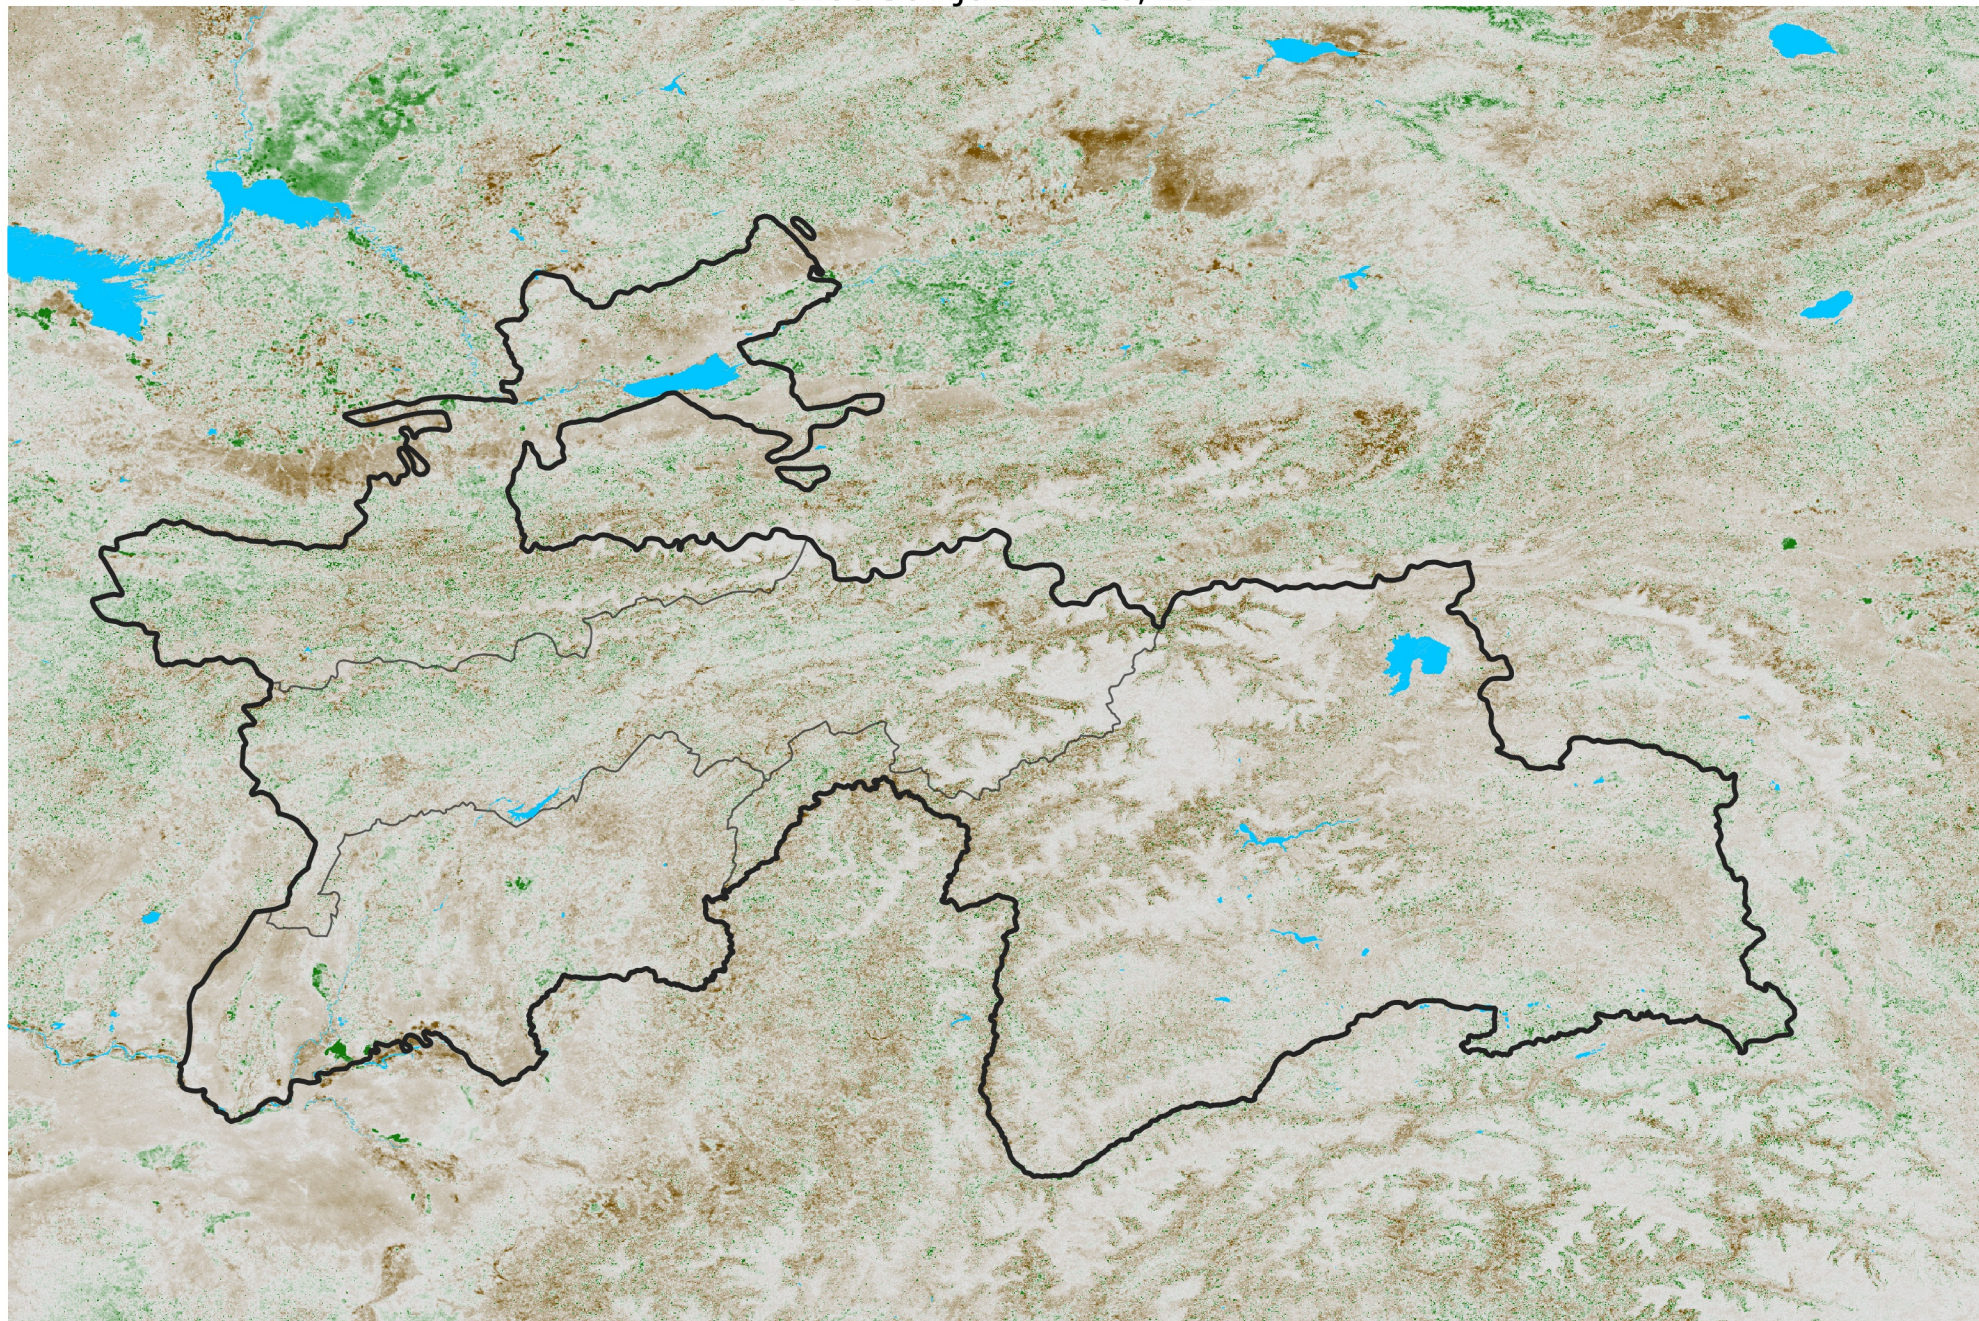

Tajikistan NDVI Anomaly

2024 minus Mean (2012 - 2021)

Period 36 / Jun 21 - 30, 2024

NDVI Anomaly

< -0.3 -0.2 -0.1 -0.05 0.05 0.1 0.2 > 0.3

Negative

No Difference

Positive