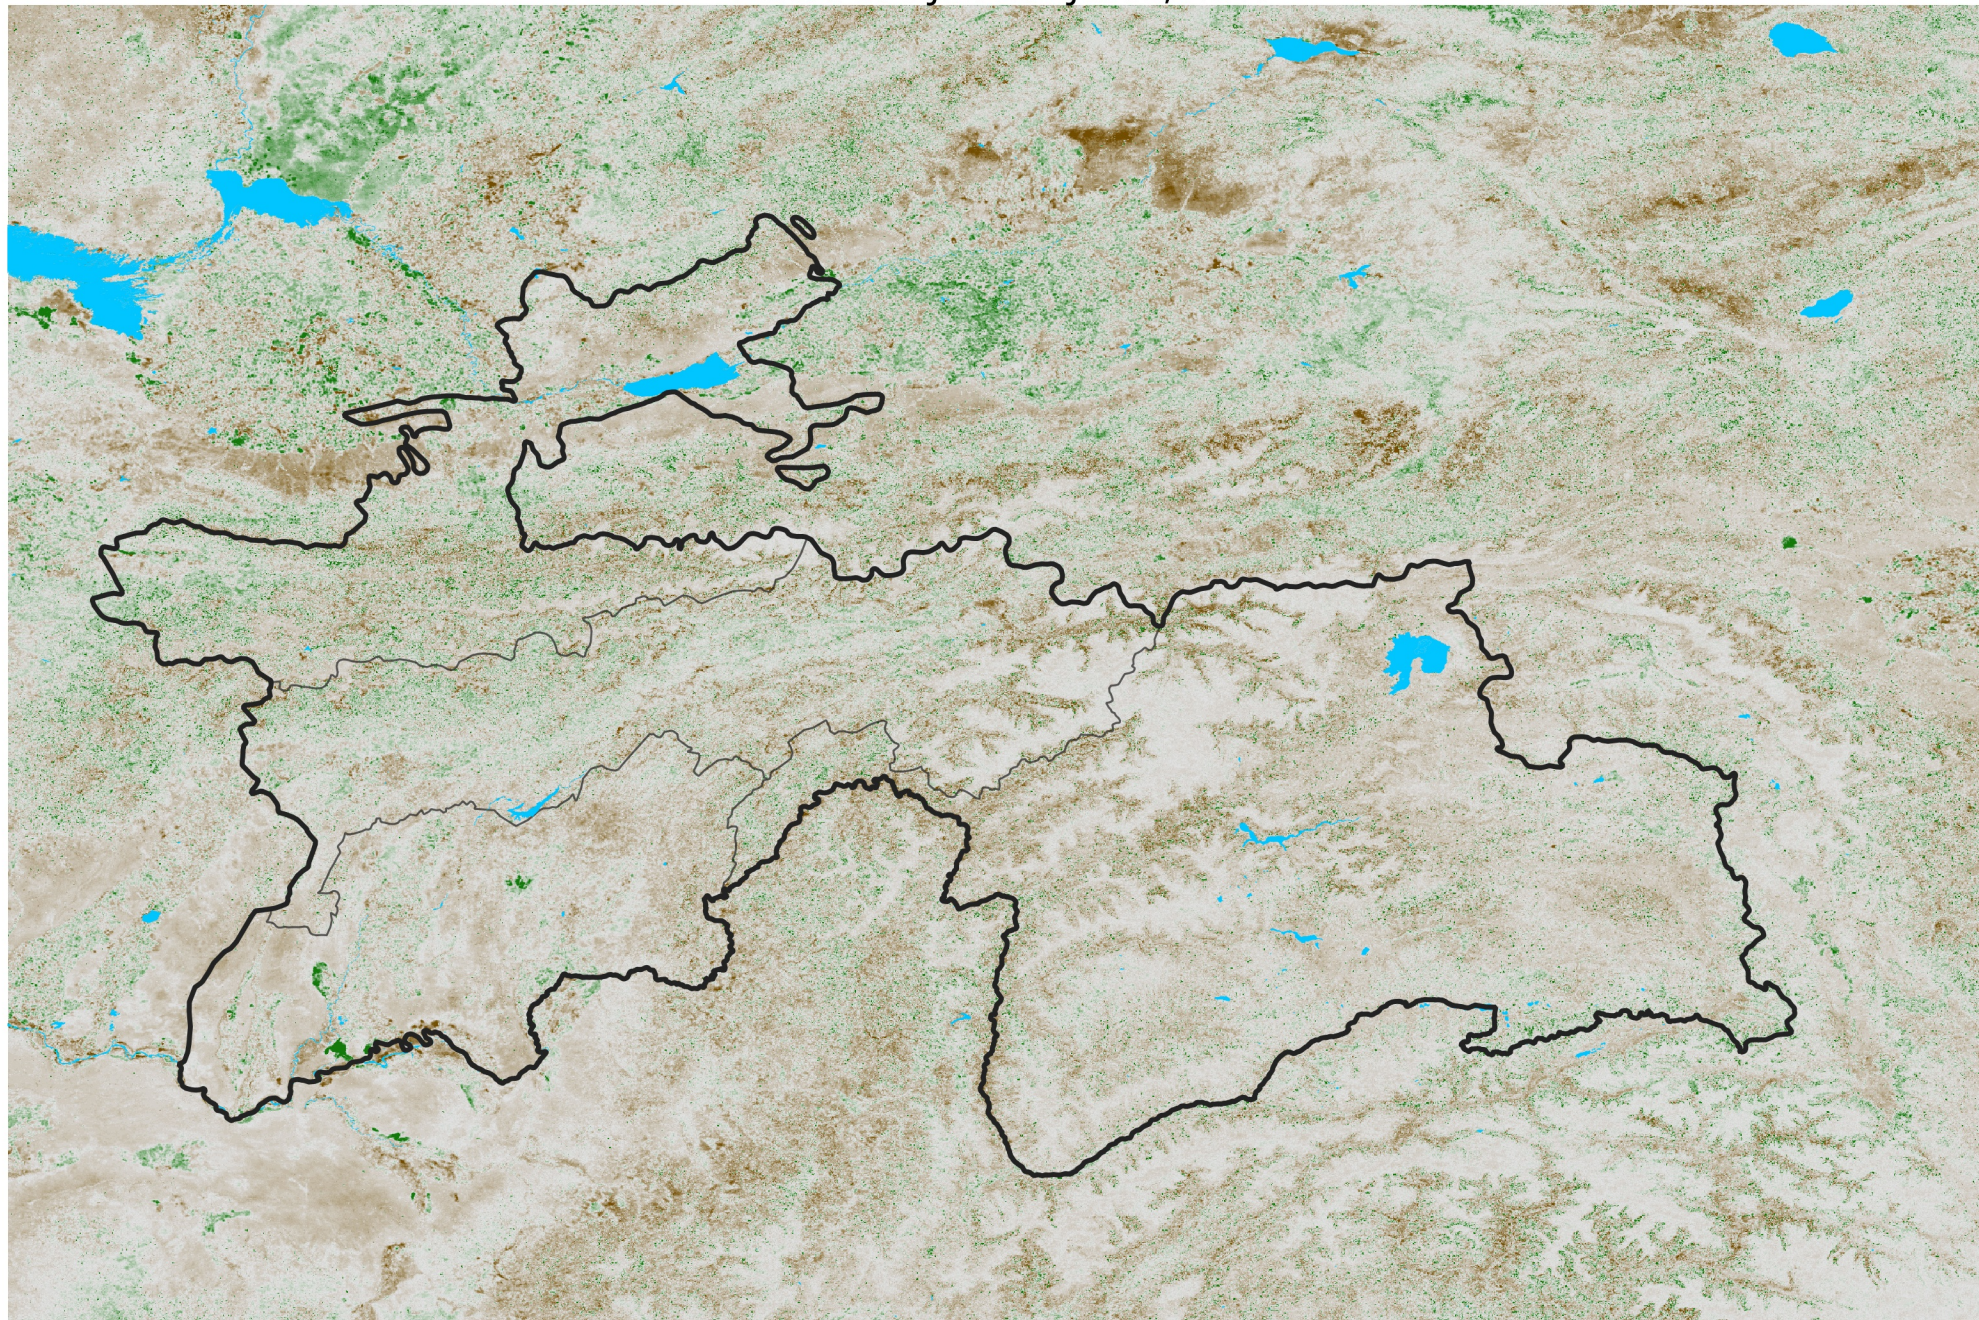

Tajikistan NDVI Anomaly

2024 minus Mean (2012 - 2021)

Period 37 / Jun 26 - Jul 05, 2024

NDVI Anomaly

< -0.3 -0.2 -0.1 -0.05 0.05 0.1 0.2 > 0.3

Negative

No Difference

Positive