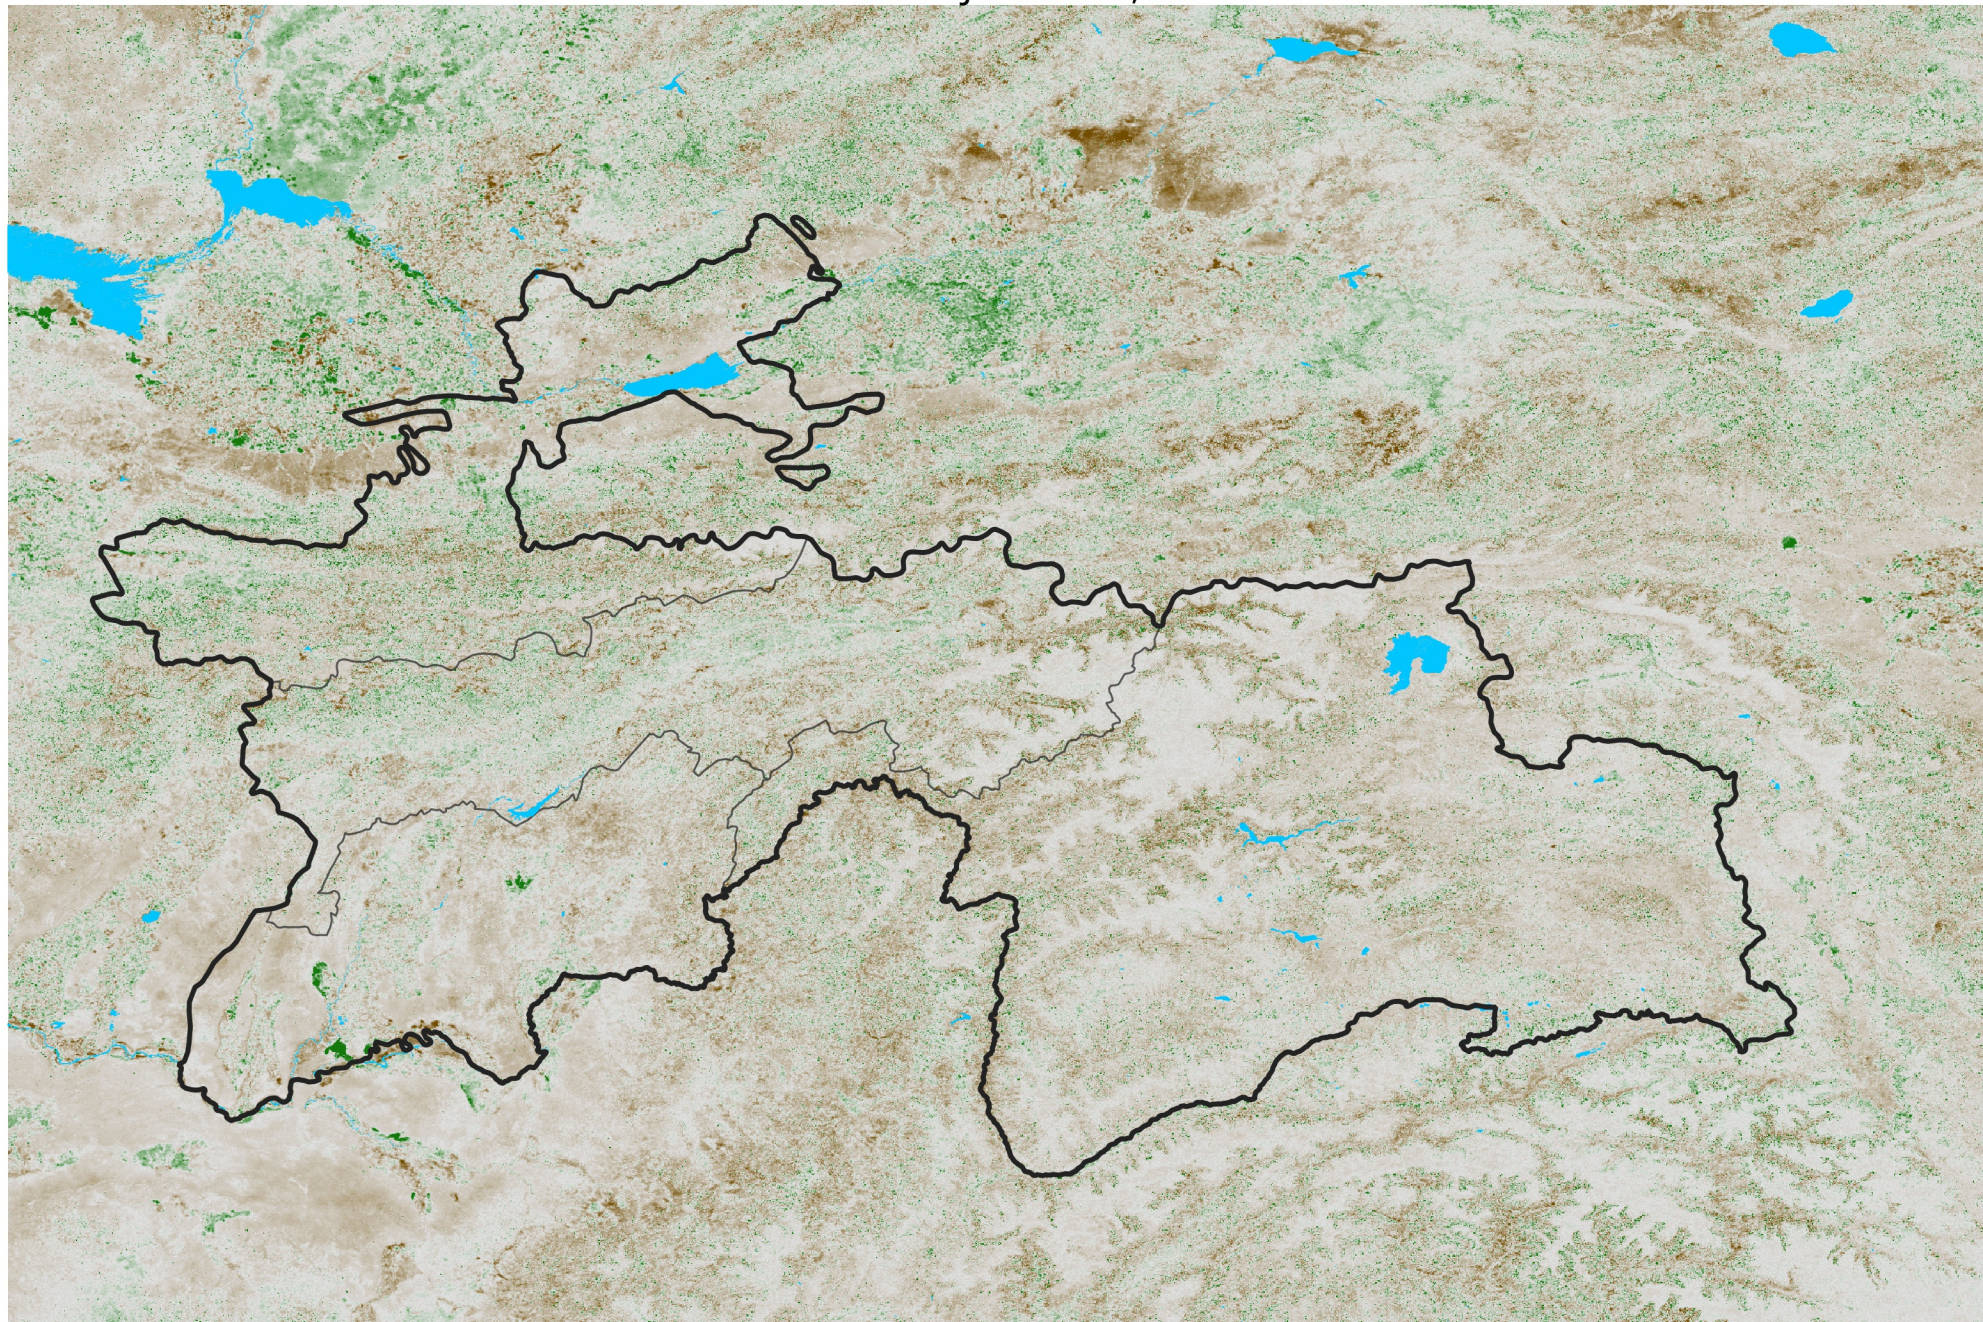

Tajikistan NDVI Anomaly

2024 minus Mean (2012 - 2021)

Period 38 / Jul 01 - 10, 2024

NDVI Anomaly

< -0.3 -0.2 -0.1 -0.05 0.05 0.1 0.2 > 0.3

Negative

No Difference

Positive