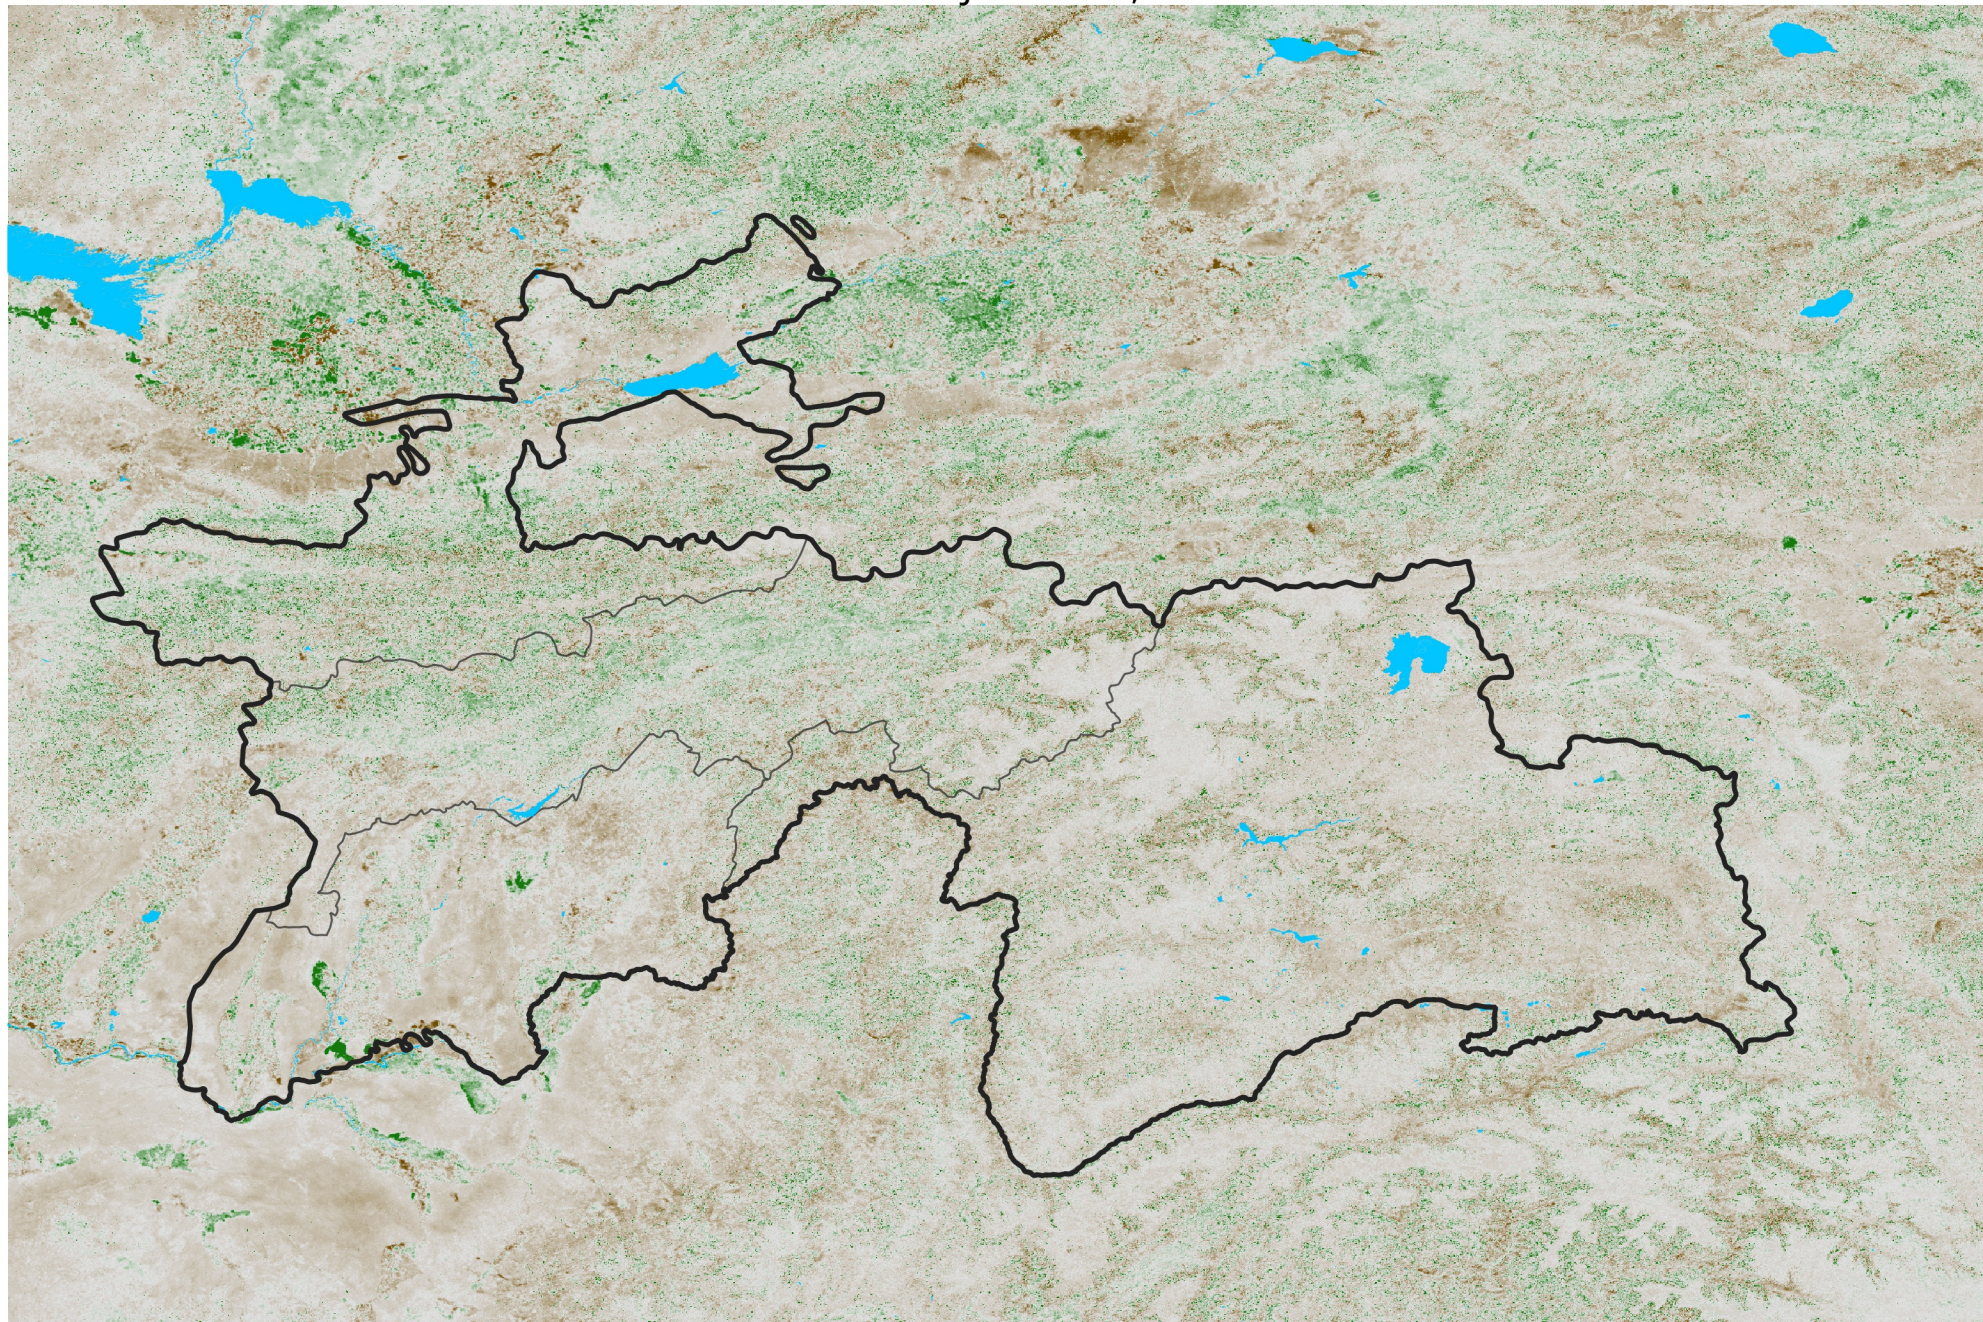

Tajikistan NDVI Anomaly

2024 minus Mean (2012 - 2021)

Period 41 / Jul 16 - 25, 2024

NDVI Anomaly

< -0.3 -0.2 -0.1 -0.05 0.05 0.1 0.2 > 0.3

Negative

No Difference

Positive