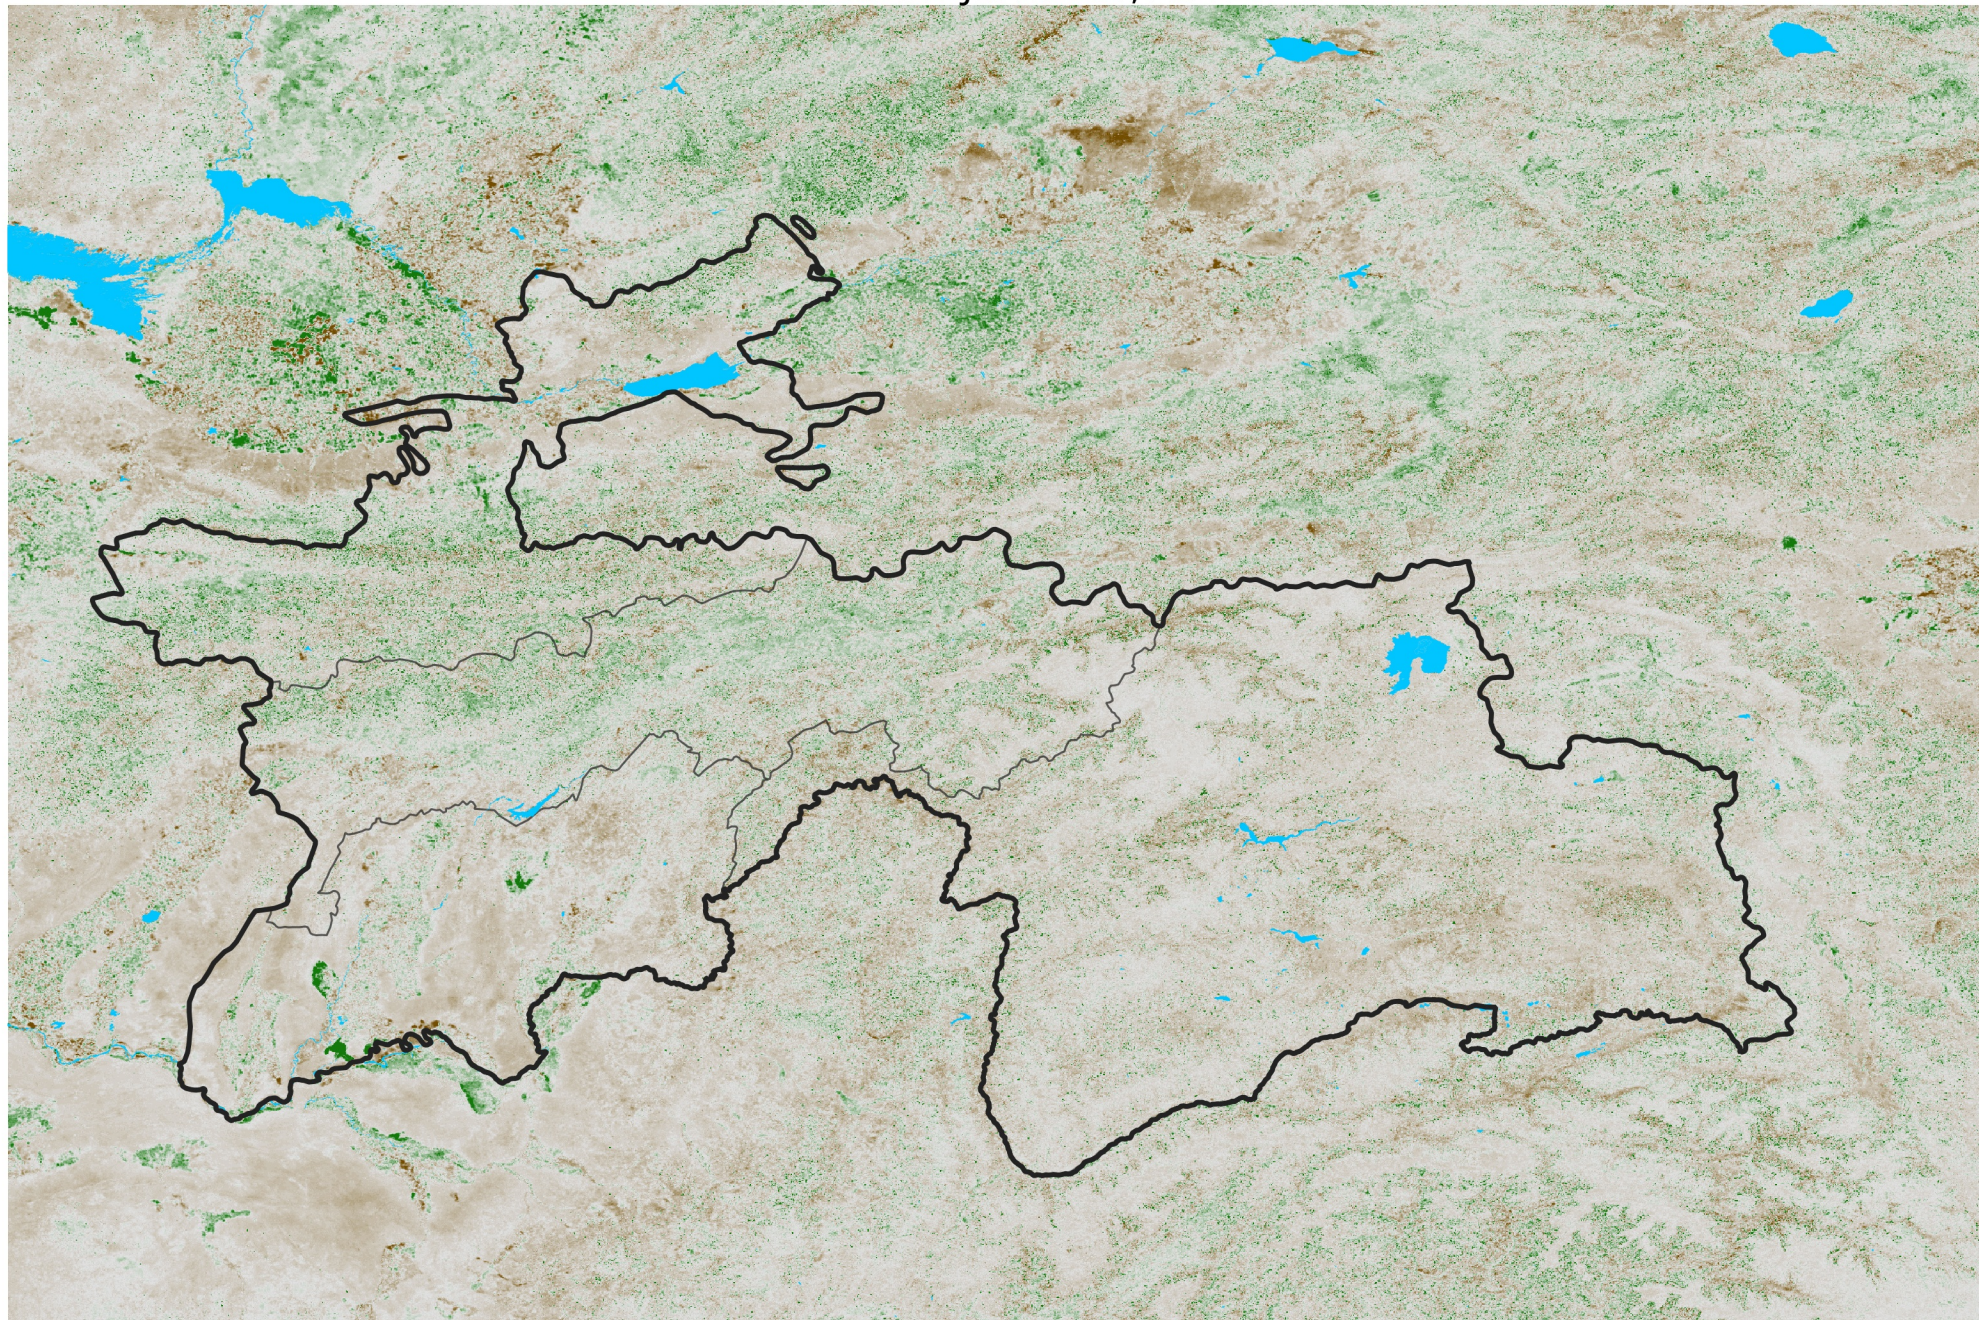

Tajikistan NDVI Anomaly

2024 minus Mean (2012 - 2021)

Period 42 / Jul 21 - 31, 2024

NDVI Anomaly

< -0.3 -0.2 -0.1 -0.05 0.05 0.1 0.2 > 0.3

Negative

No Difference

Positive