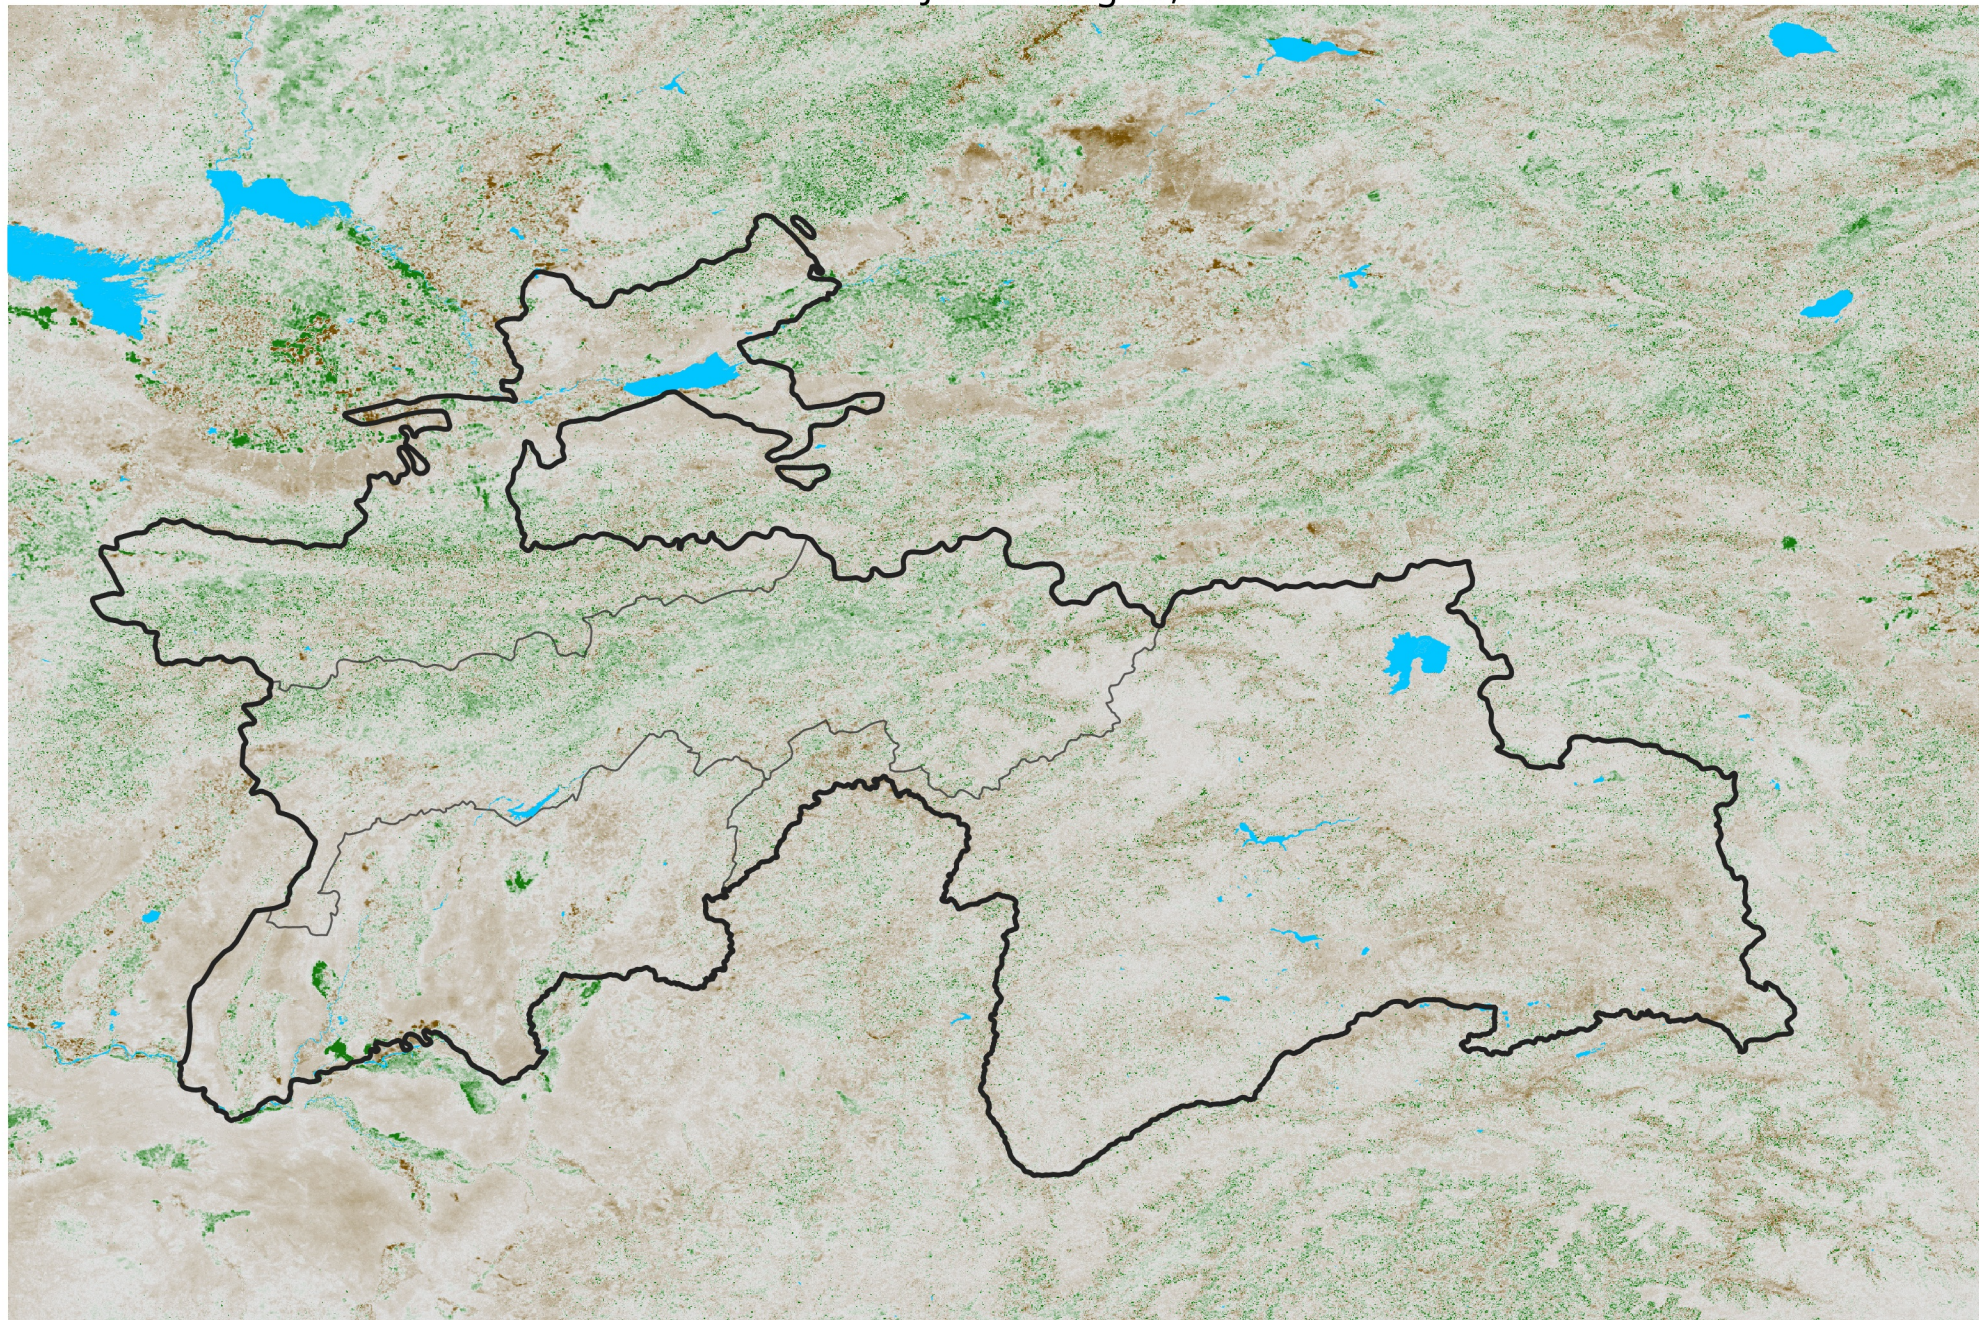

Tajikistan NDVI Anomaly

2024 minus Mean (2012 - 2021)

Period 43 / Jul 26 - Aug 05, 2024

NDVI Anomaly

< -0.3 -0.2 -0.1 -0.05 0.05 0.1 0.2 > 0.3

Negative

No Difference

Positive