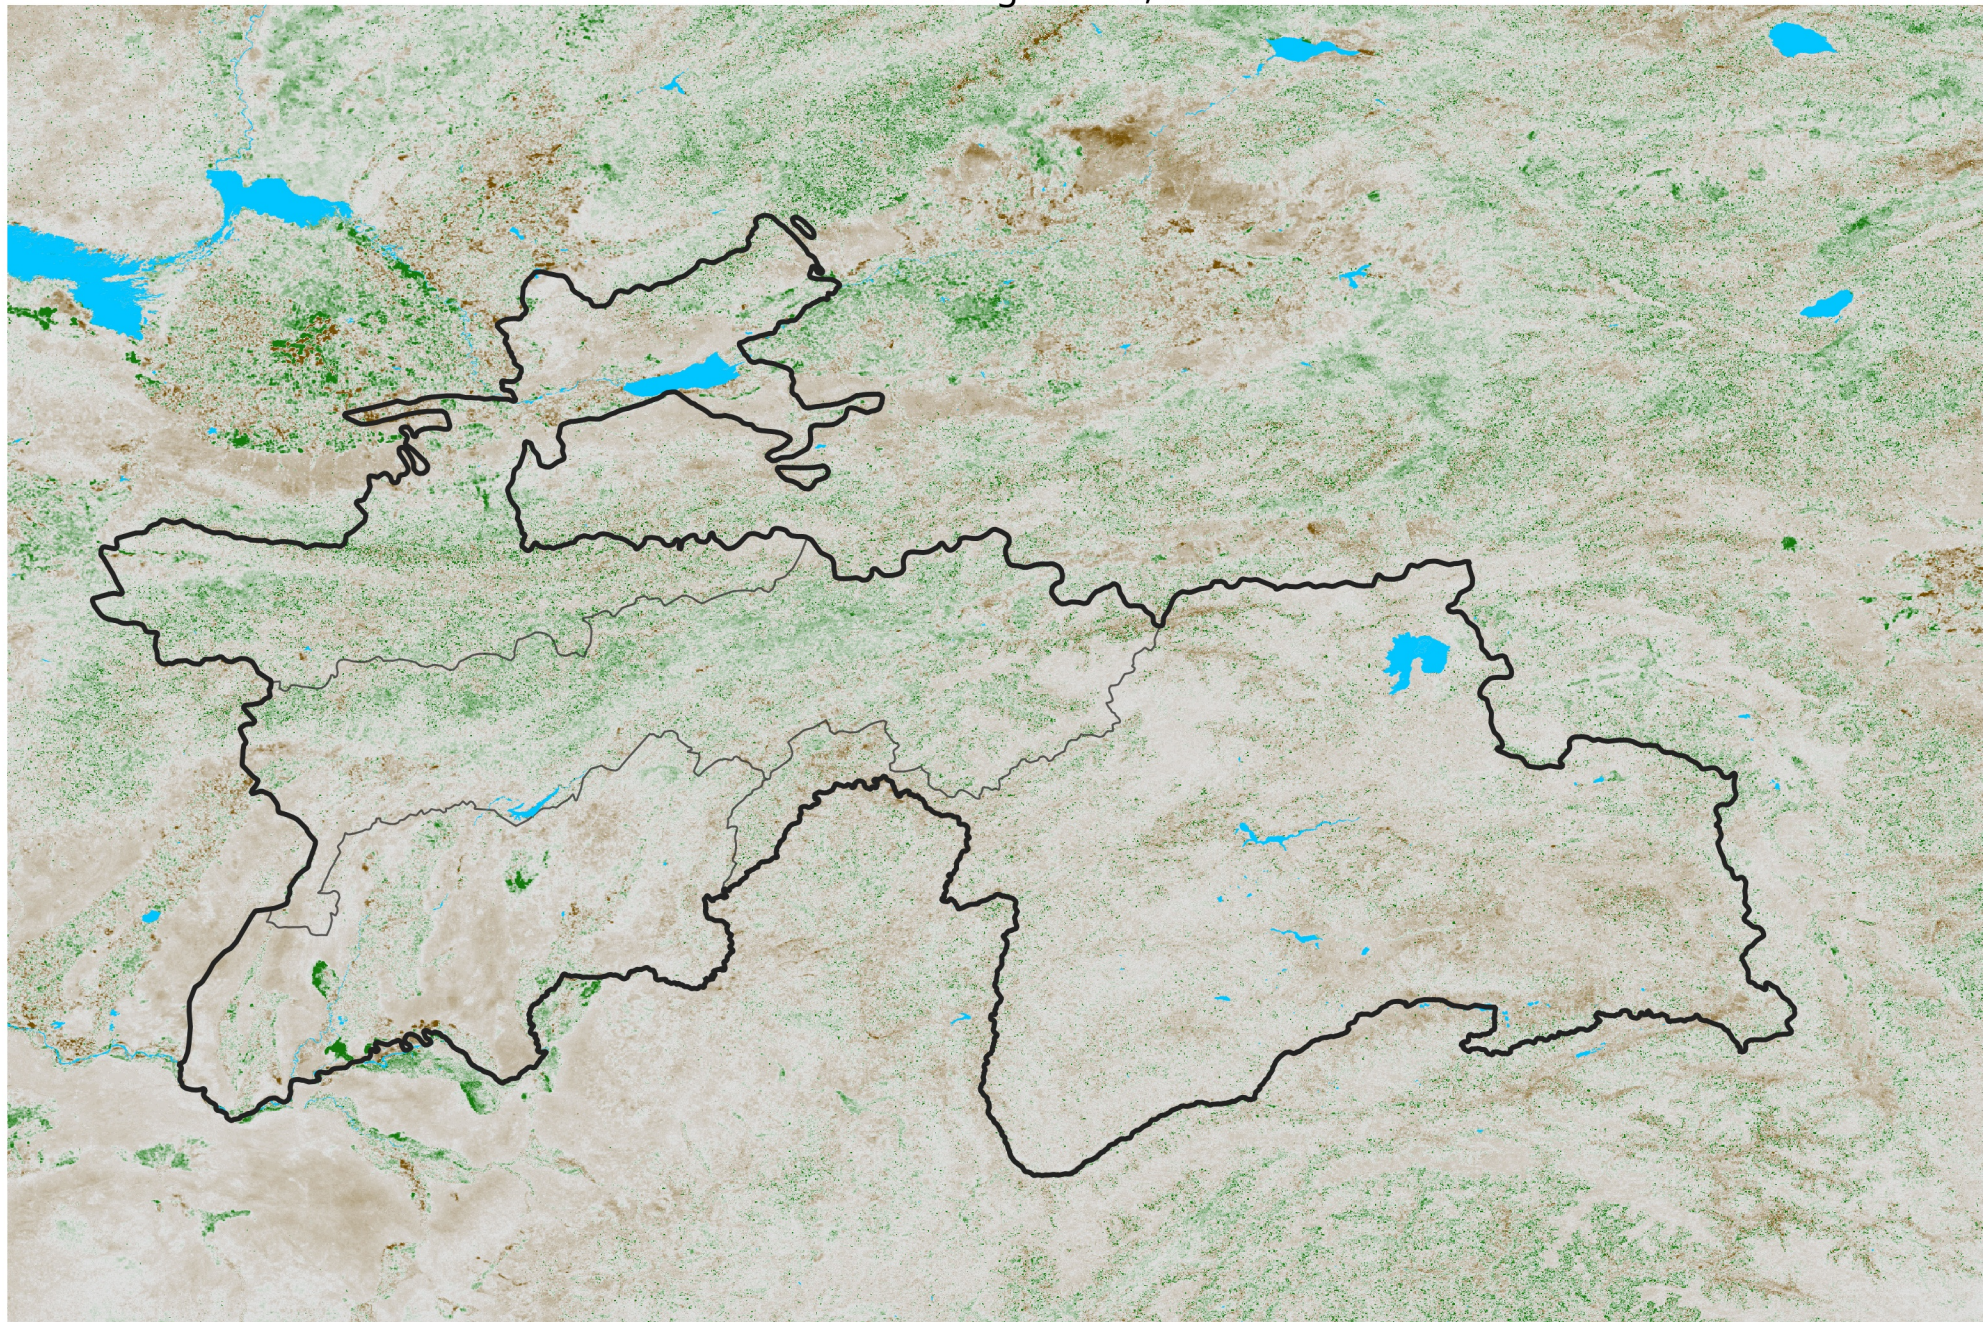

Tajikistan NDVI Anomaly

2024 minus Mean (2012 - 2021)

Period 44 / Aug 01 - 10, 2024

NDVI Anomaly

< -0.3 -0.2 -0.1 -0.05 0.05 0.1 0.2 > 0.3

Negative

No Difference

Positive