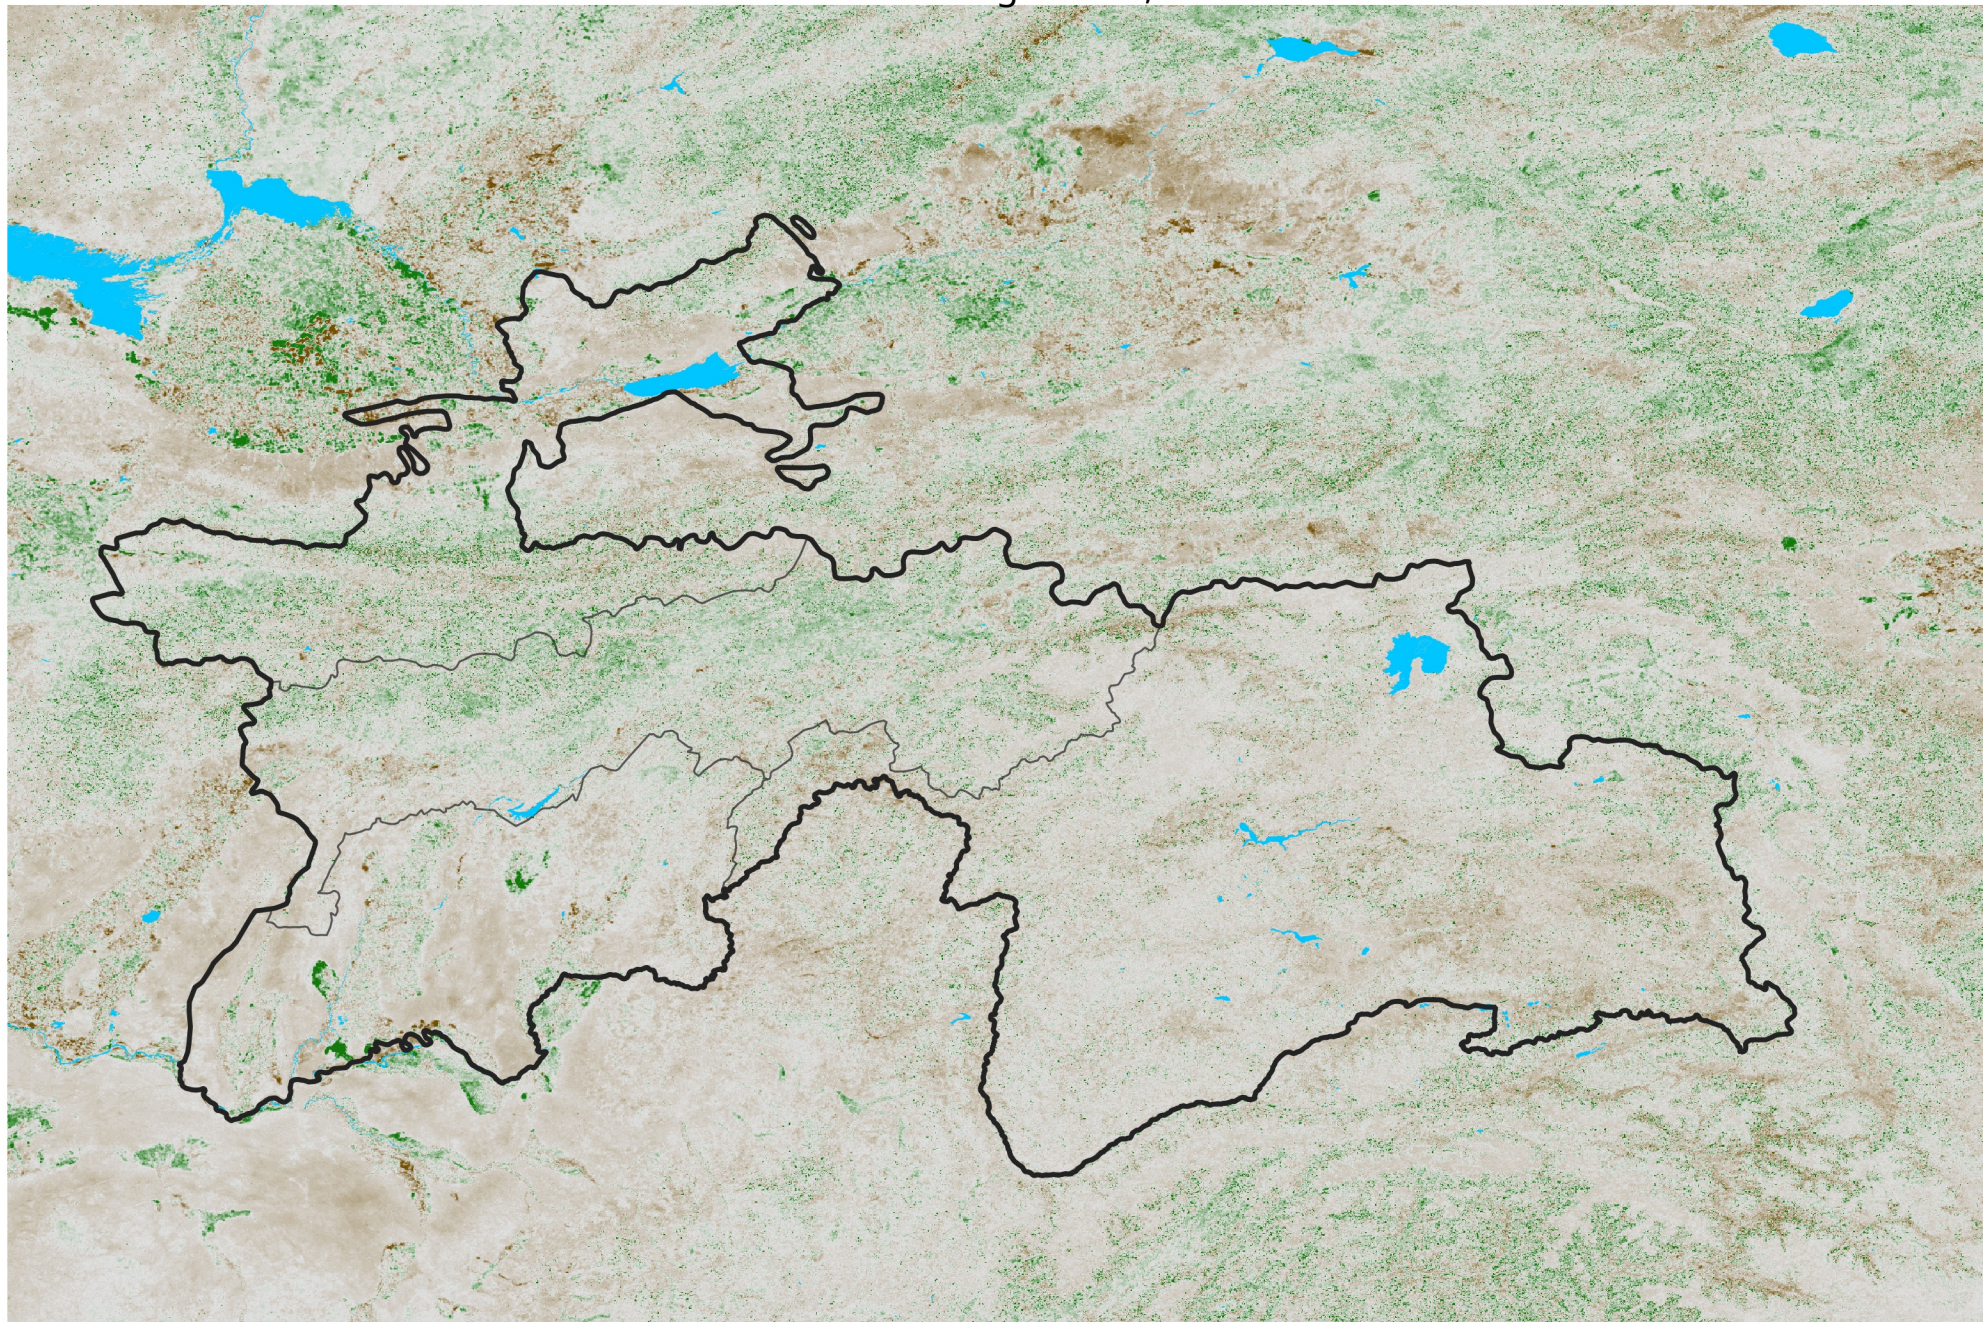

Tajikistan NDVI Anomaly

2024 minus Mean (2012 - 2021)

Period 46 / Aug 11 - 20, 2024

NDVI Anomaly

< -0.3 -0.2 -0.1 -0.05 0.05 0.1 0.2 > 0.3

Negative

No Difference

Positive