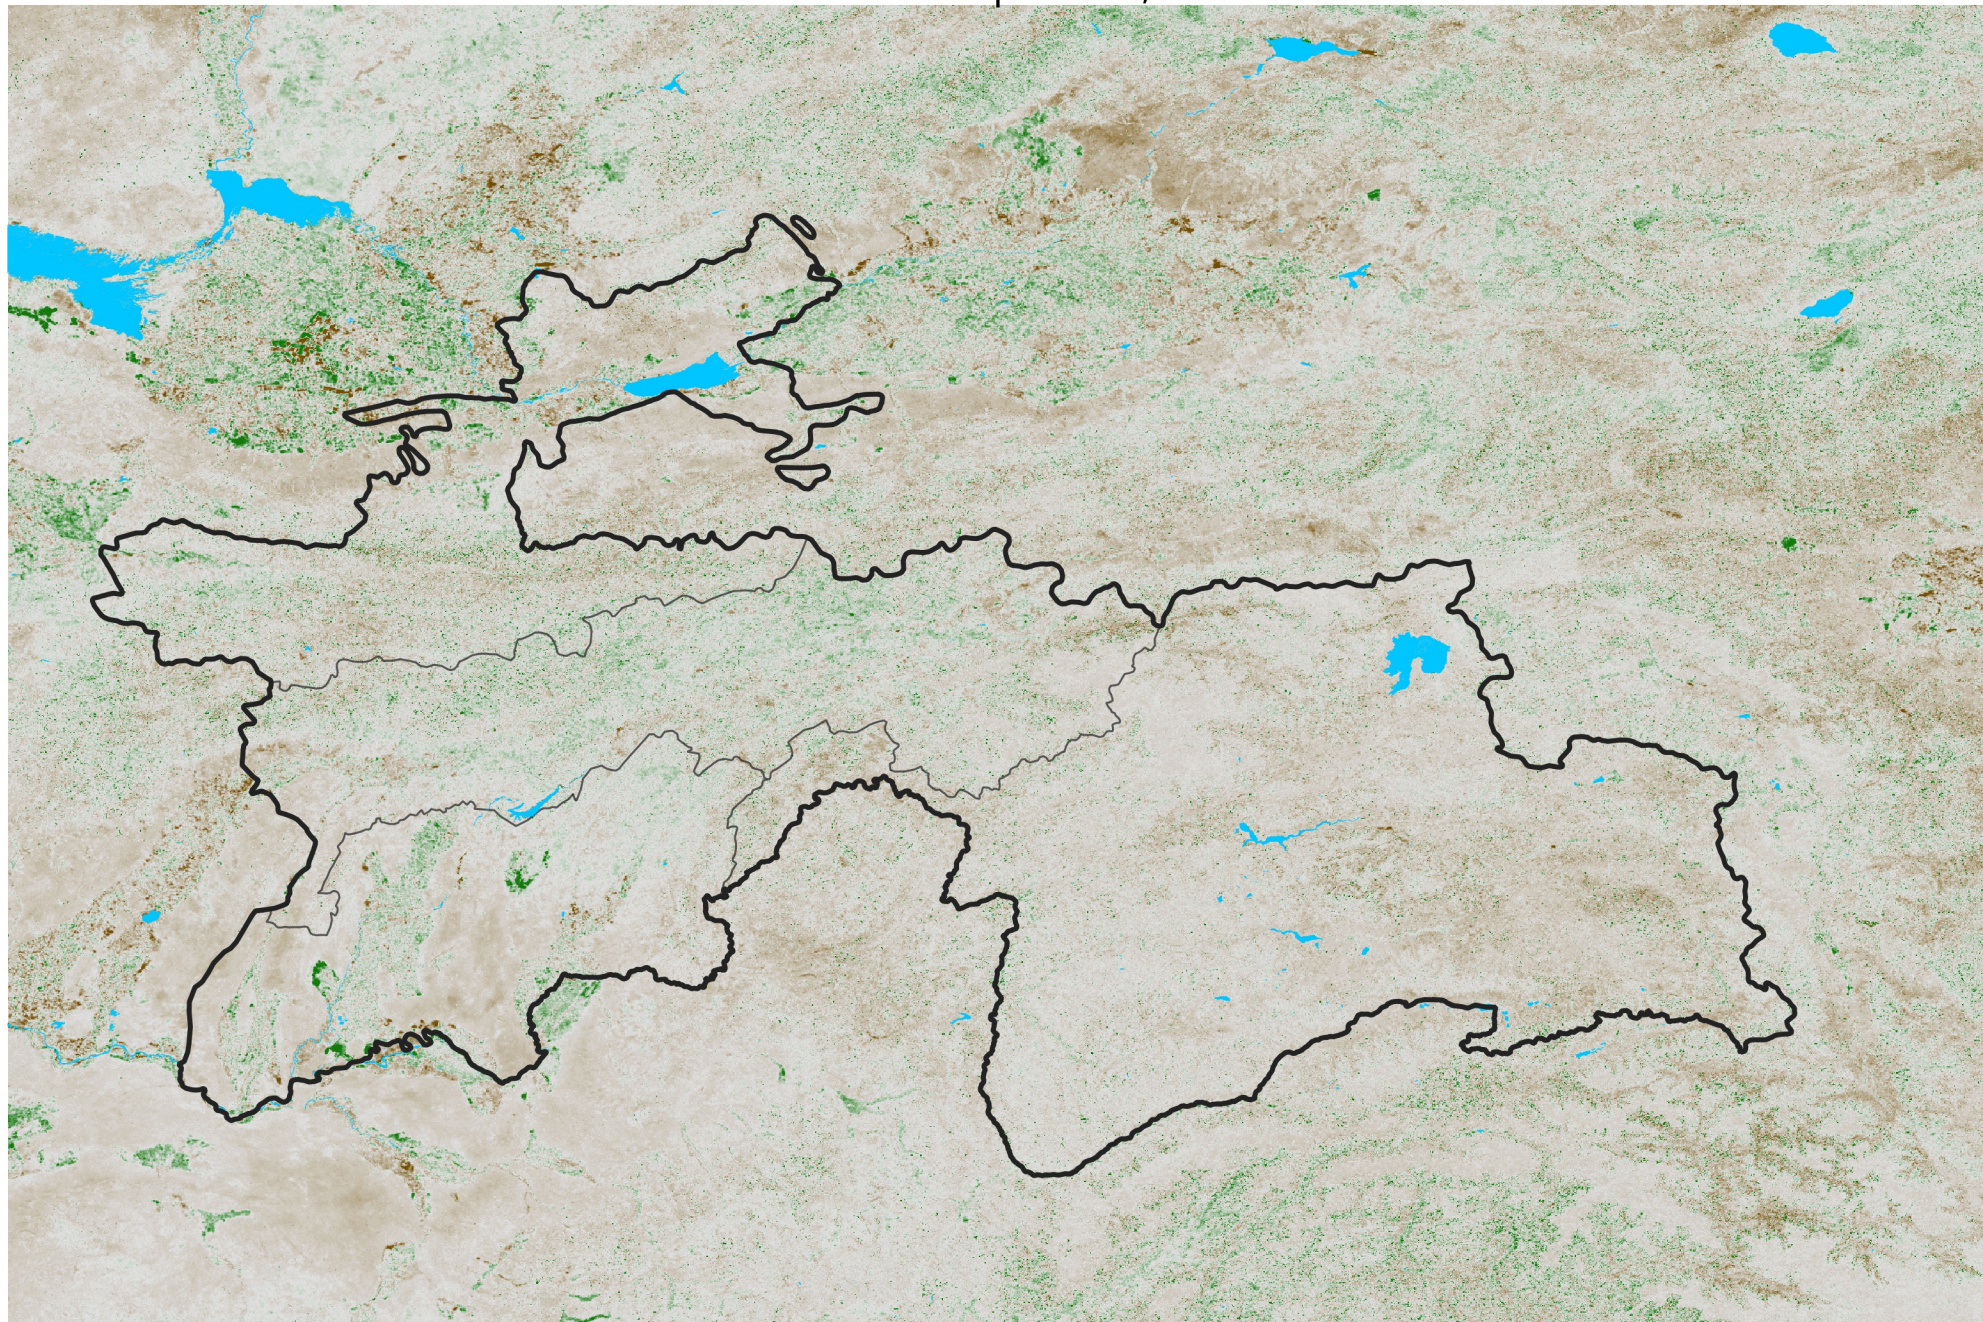

Tajikistan NDVI Anomaly

2024 minus Mean (2012 - 2021)

Period 51 / Sep 06 - 15, 2024

NDVI Anomaly

<math>< -0.3</math> -0.2 -0.1 -0.05 0.05 0.1 0.2 > 0.3

Negative

No Difference

Positive