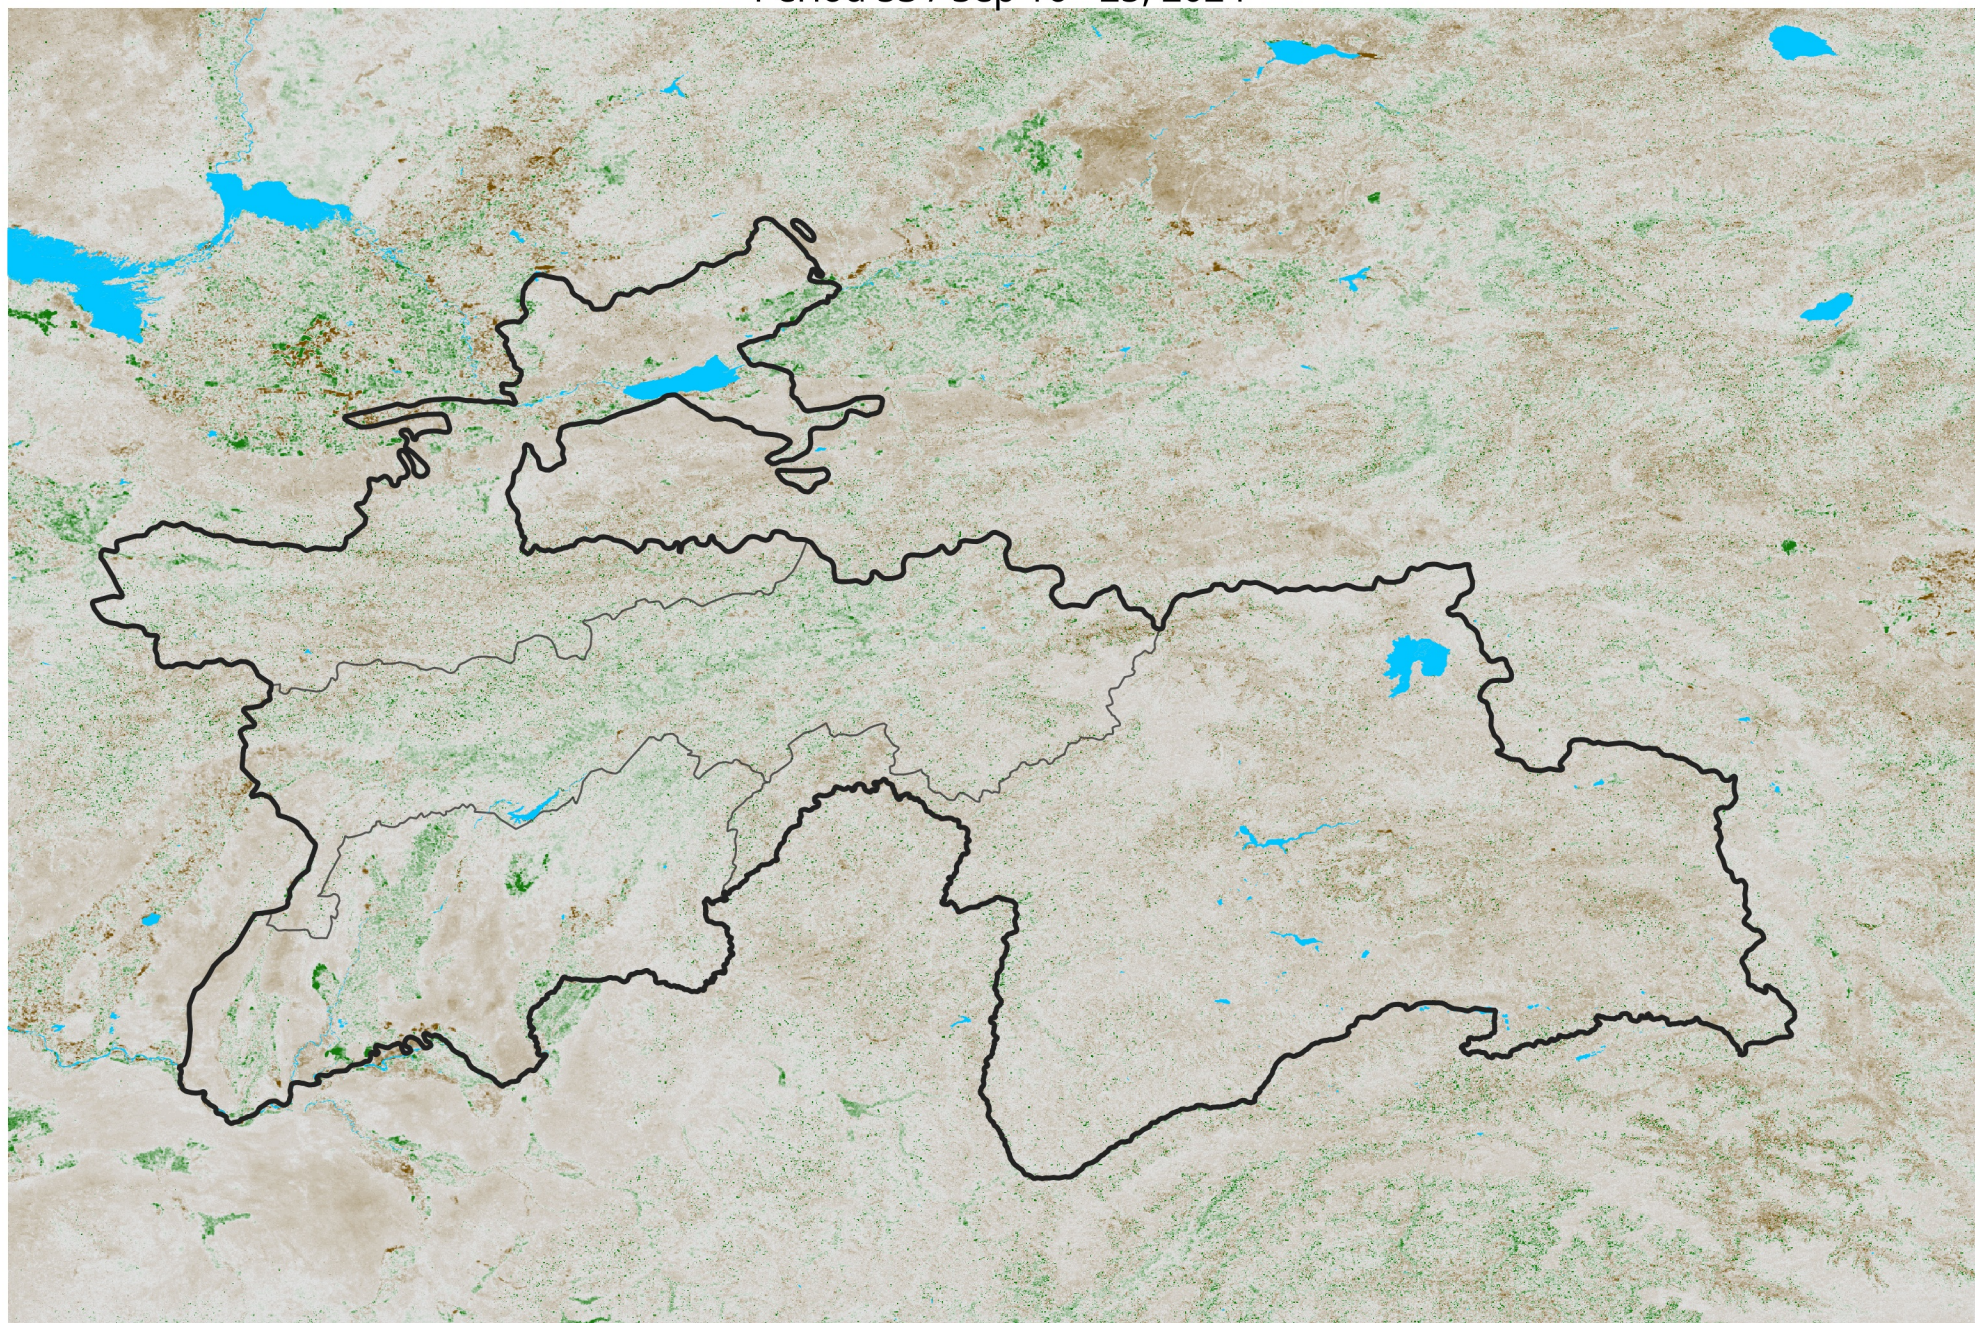

Tajikistan NDVI Anomaly

2024 minus Mean (2012 - 2021)

Period 53 / Sep 16 - 25, 2024

NDVI Anomaly

< -0.3 -0.2 -0.1 -0.05 0.05 0.1 0.2 >0.3

Negative

No Difference

Positive