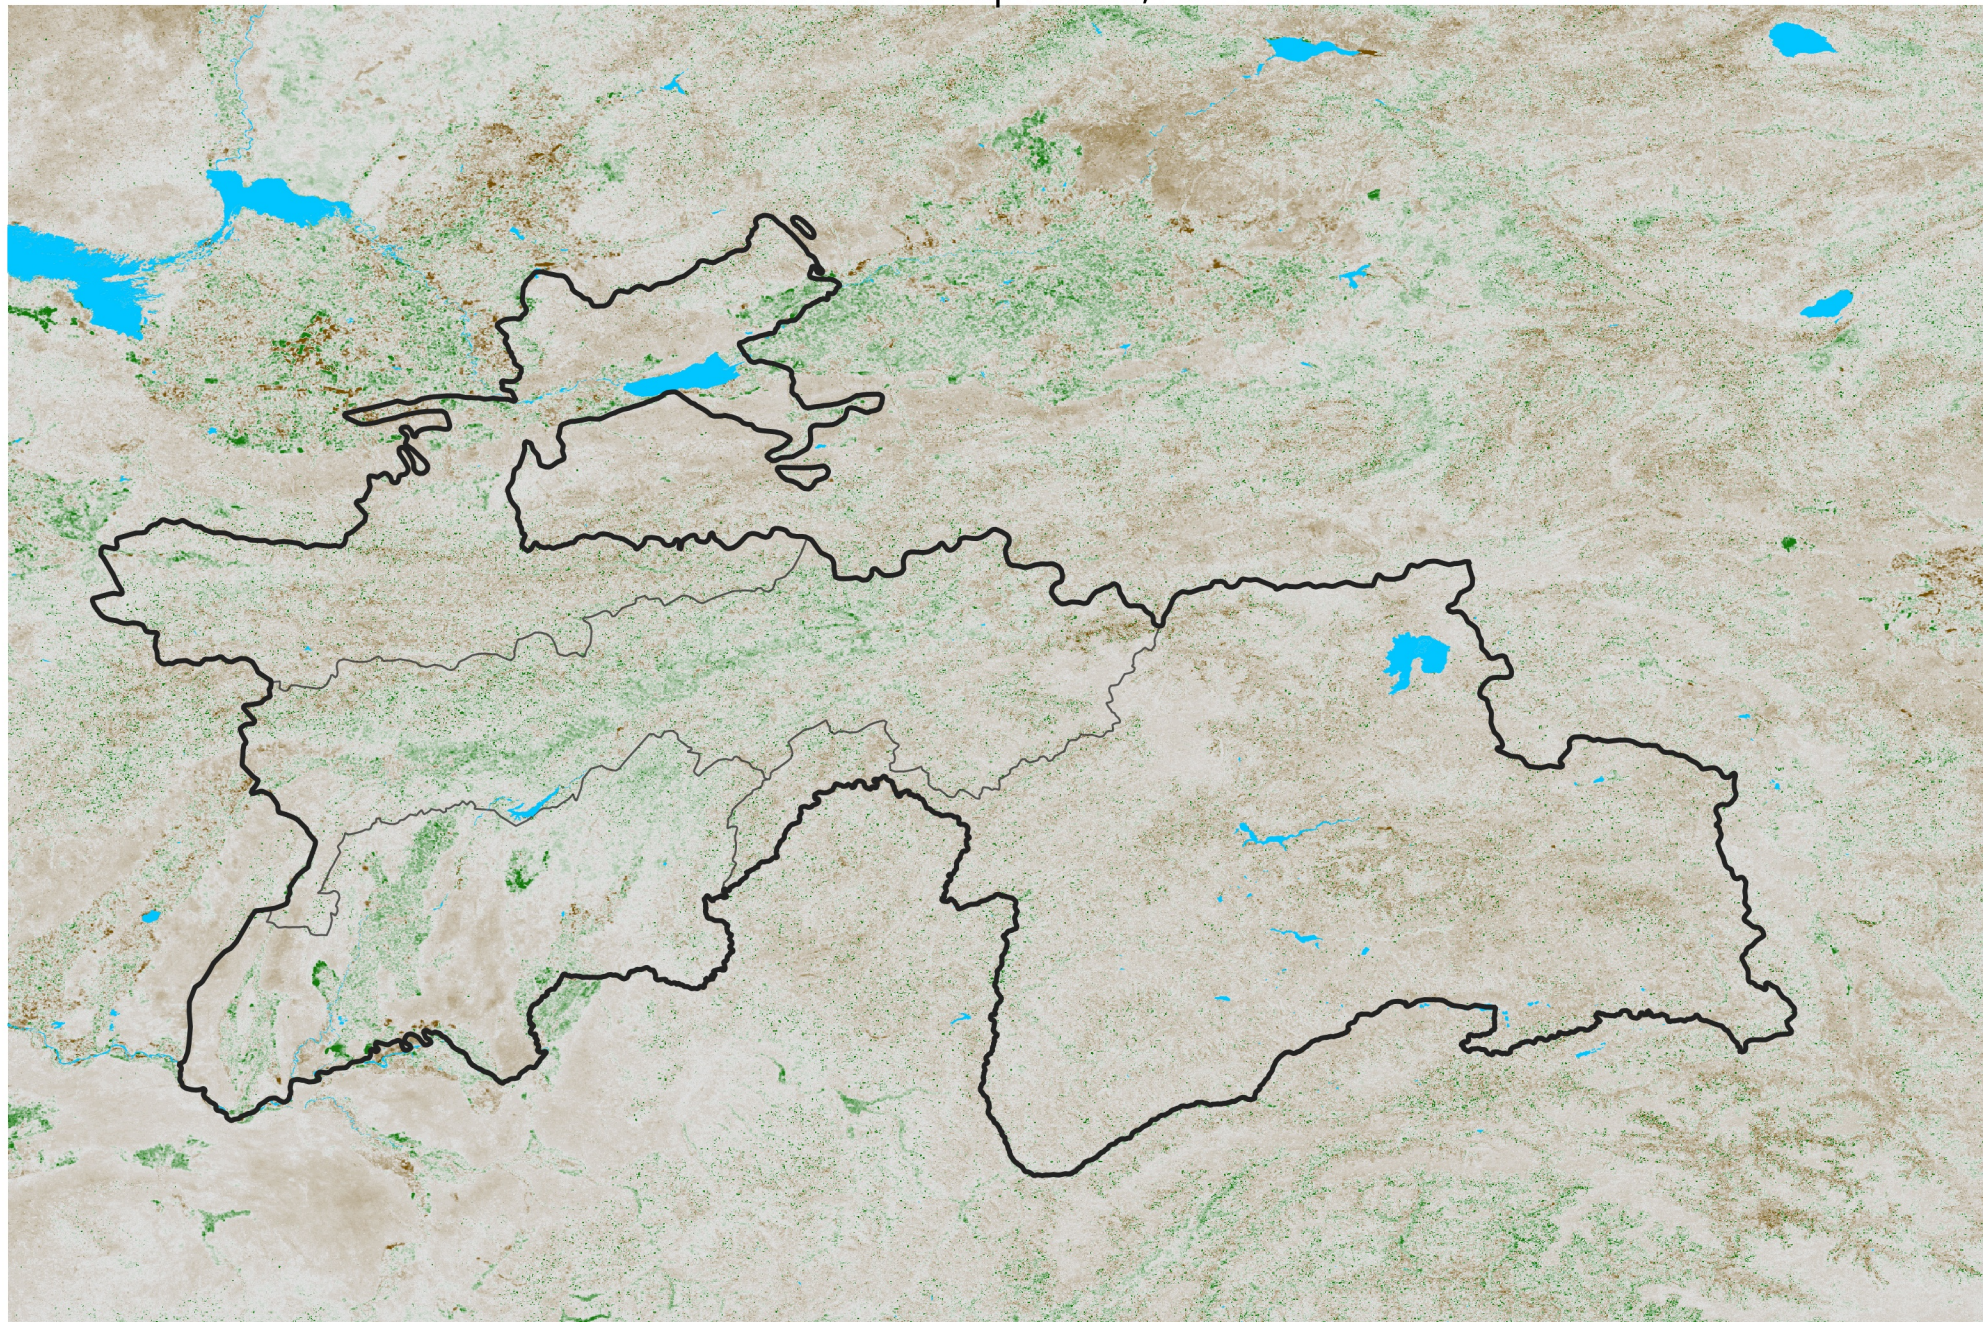

Tajikistan NDVI Anomaly

2024 minus Mean (2012 - 2021)

Period 54 / Sep 21 - 30, 2024

NDVI Anomaly

< -0.3 -0.2 -0.1 -0.05 0.05 0.1 0.2 >0.3

Negative

No Difference

Positive