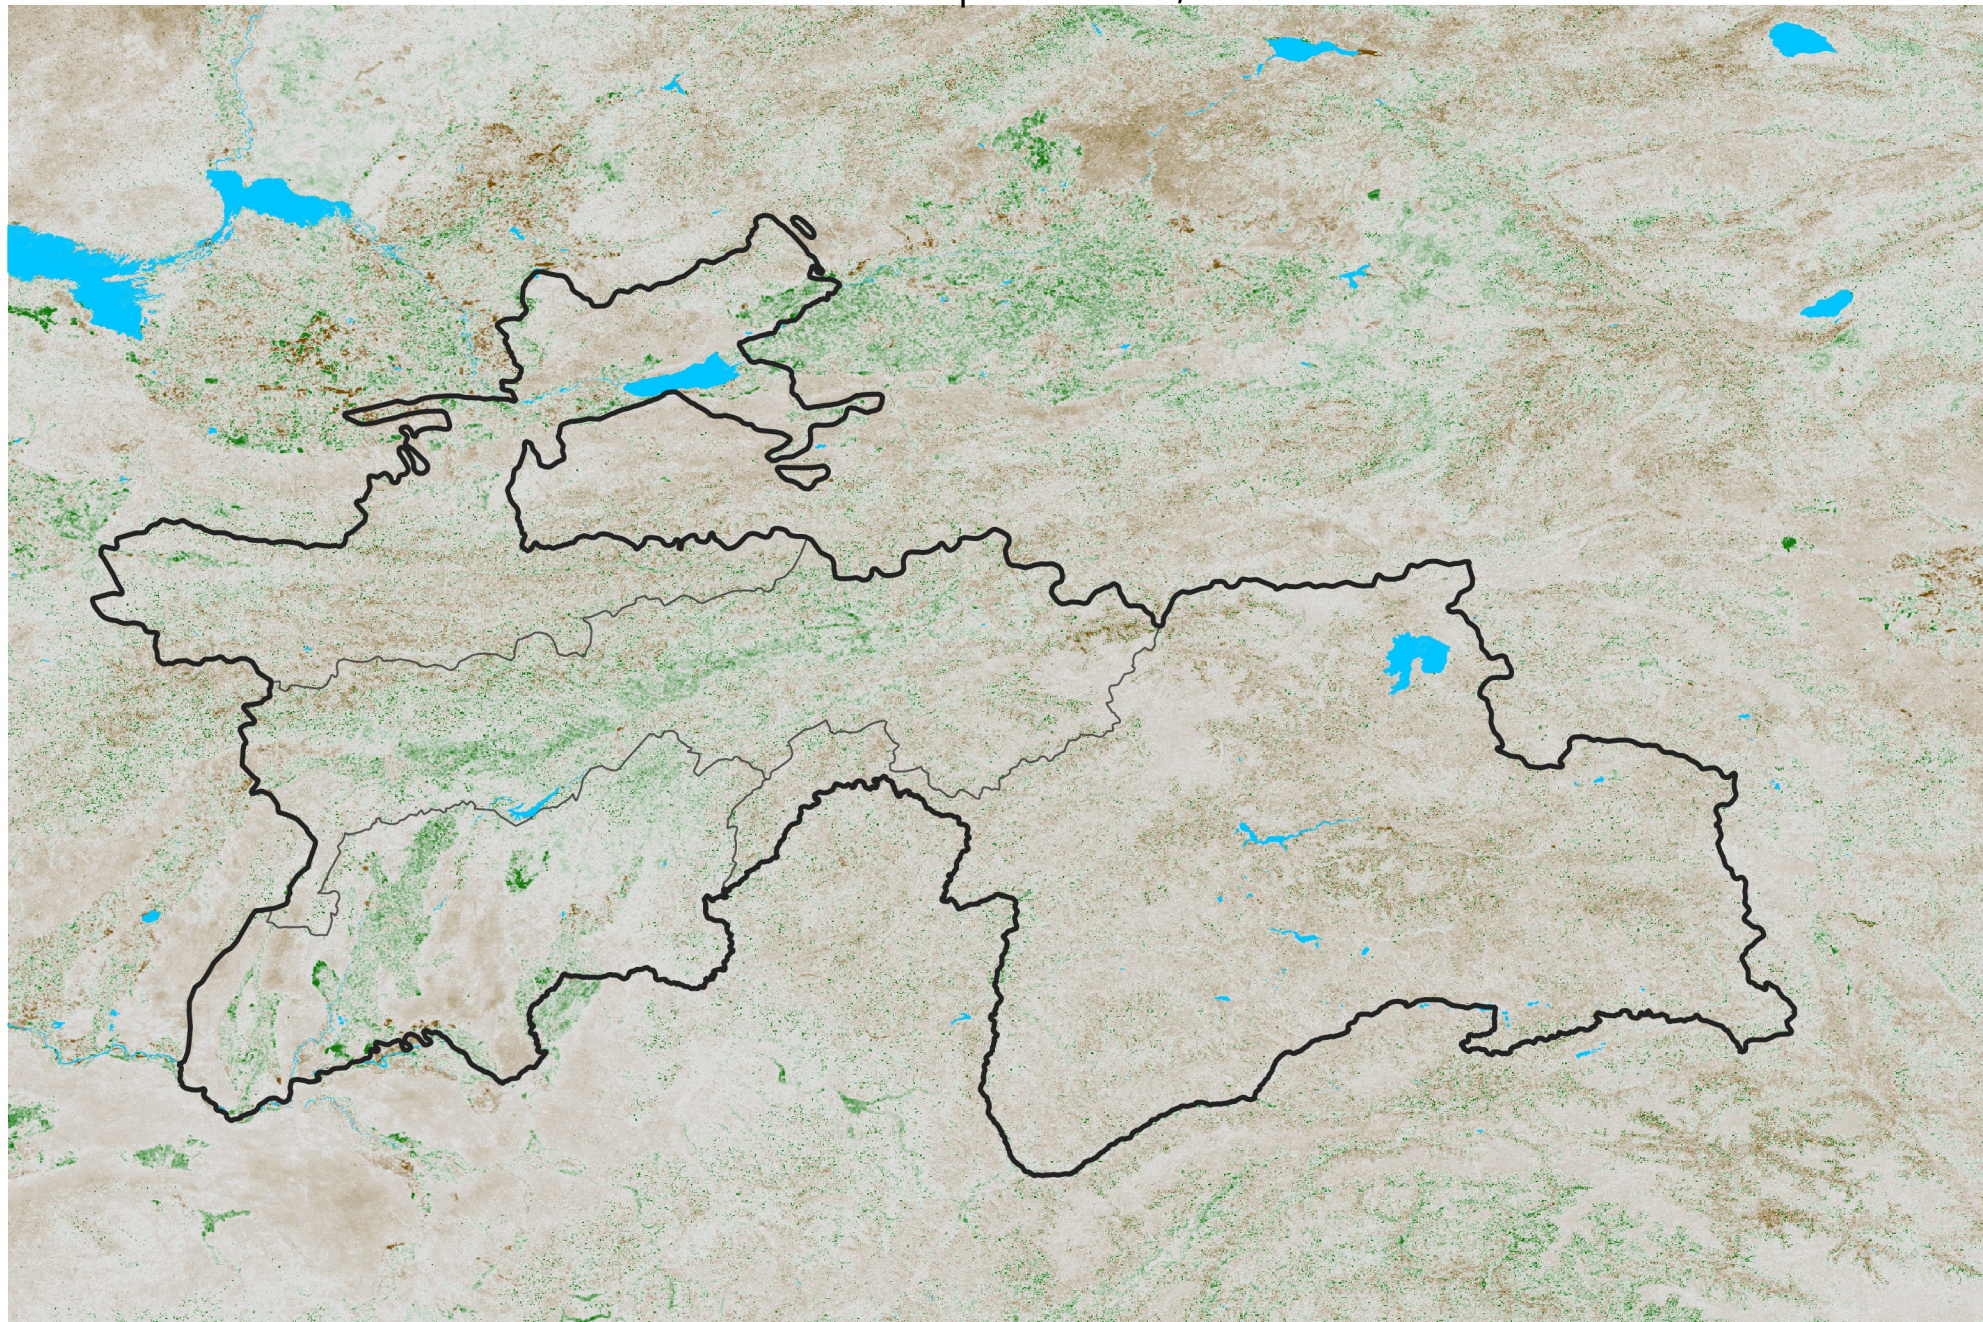

Tajikistan NDVI Anomaly

2024 minus Mean (2012 - 2021)

Period 55 / Sep 26 - Oct 05, 2024

NDVI Anomaly

< -0.3 -0.2 -0.1 -0.05 0.05 0.1 0.2 >0.3

Negative

No Difference

Positive