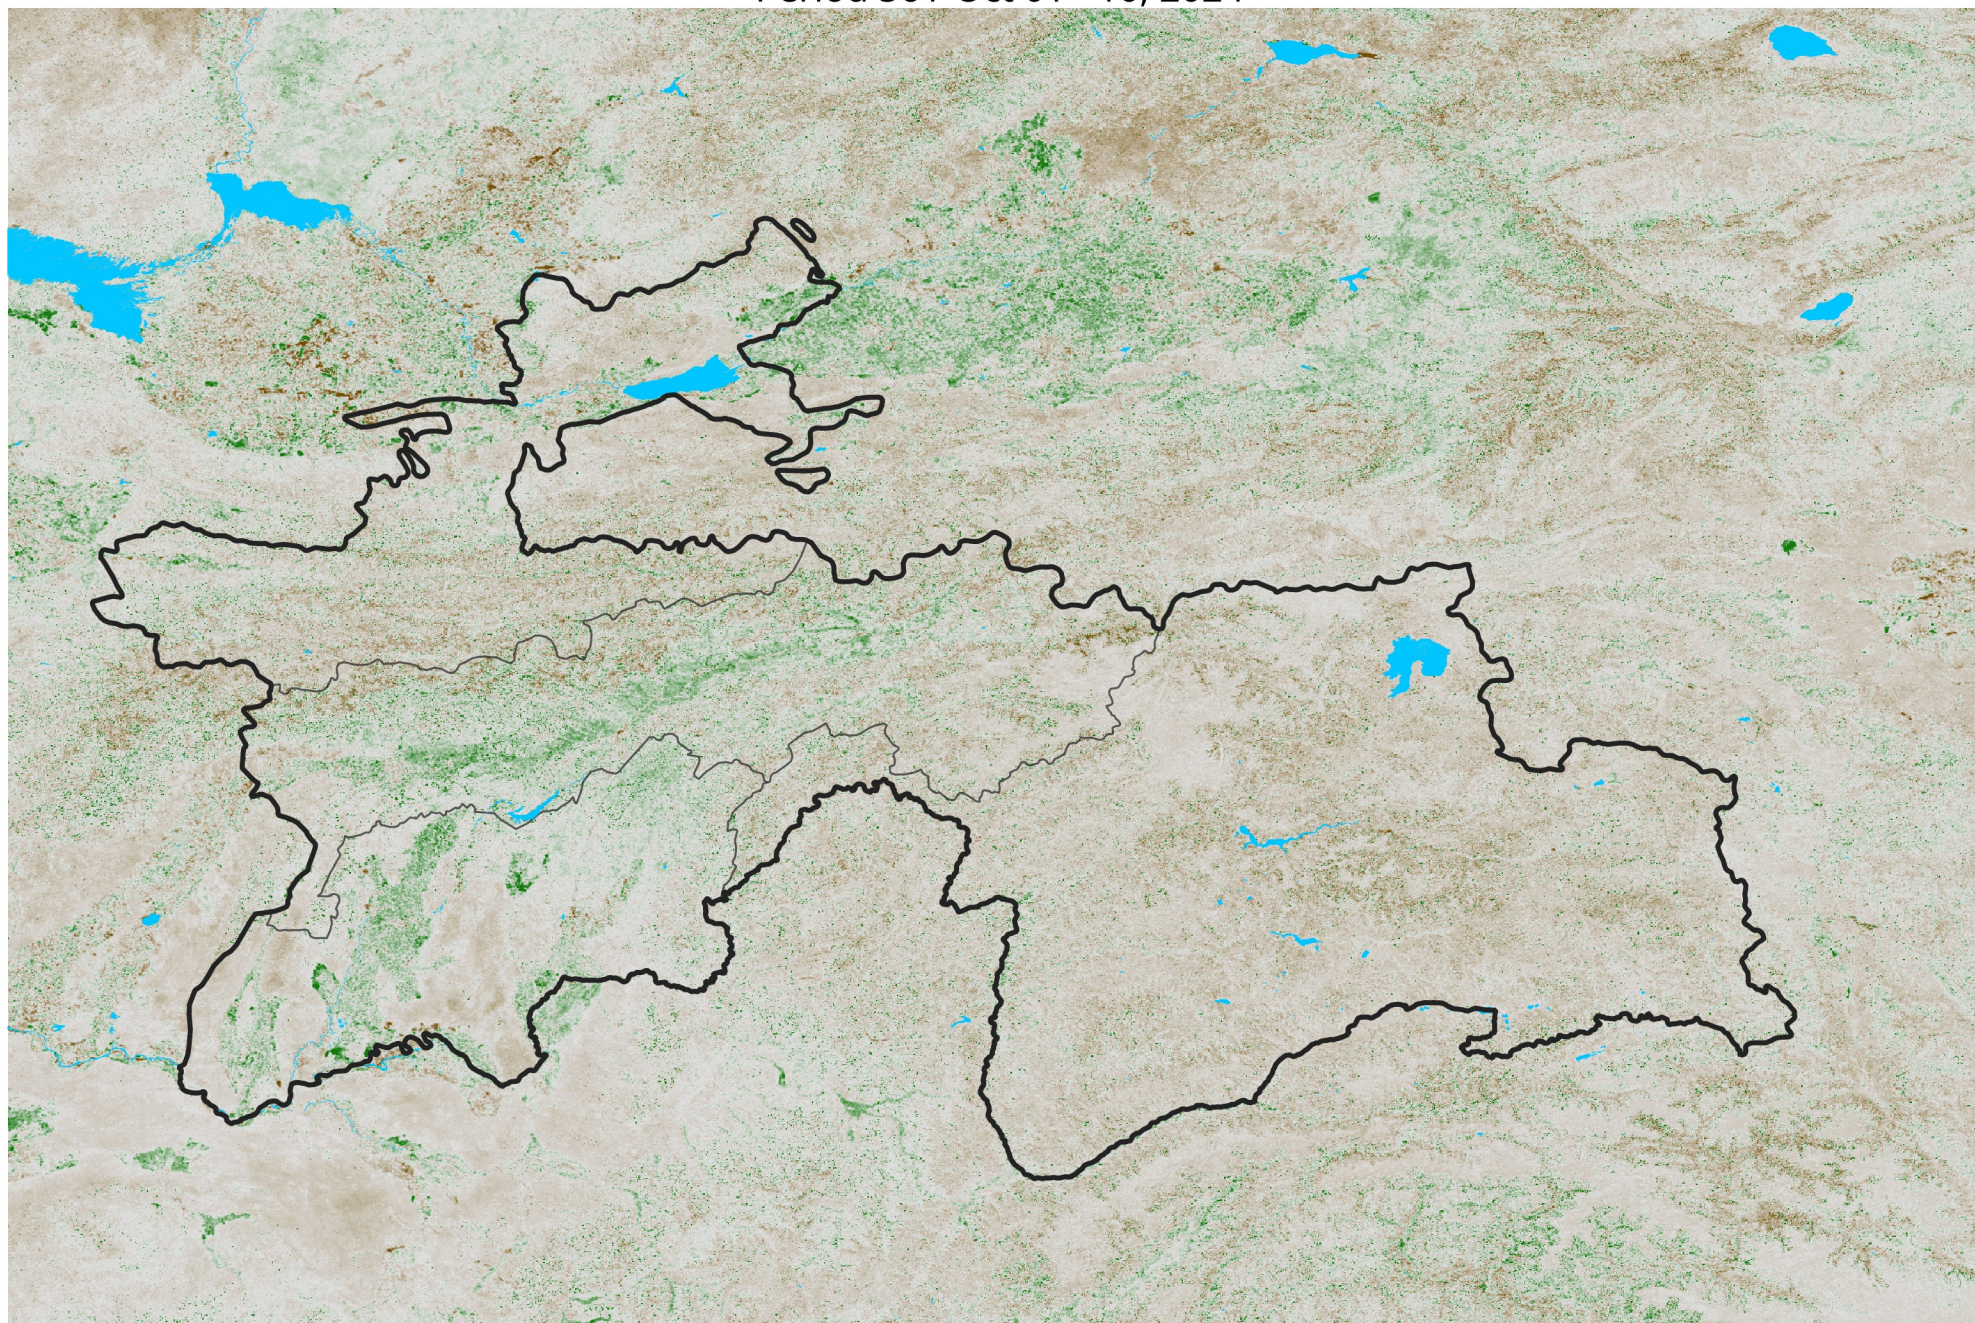

Tajikistan NDVI Anomaly

2024 minus Mean (2012 - 2021)

Period 56 / Oct 01 - 10, 2024

NDVI Anomaly

< -0.3 -0.2 -0.1 -0.05 0.05 0.1 0.2 >0.3

Negative

No Difference

Positive