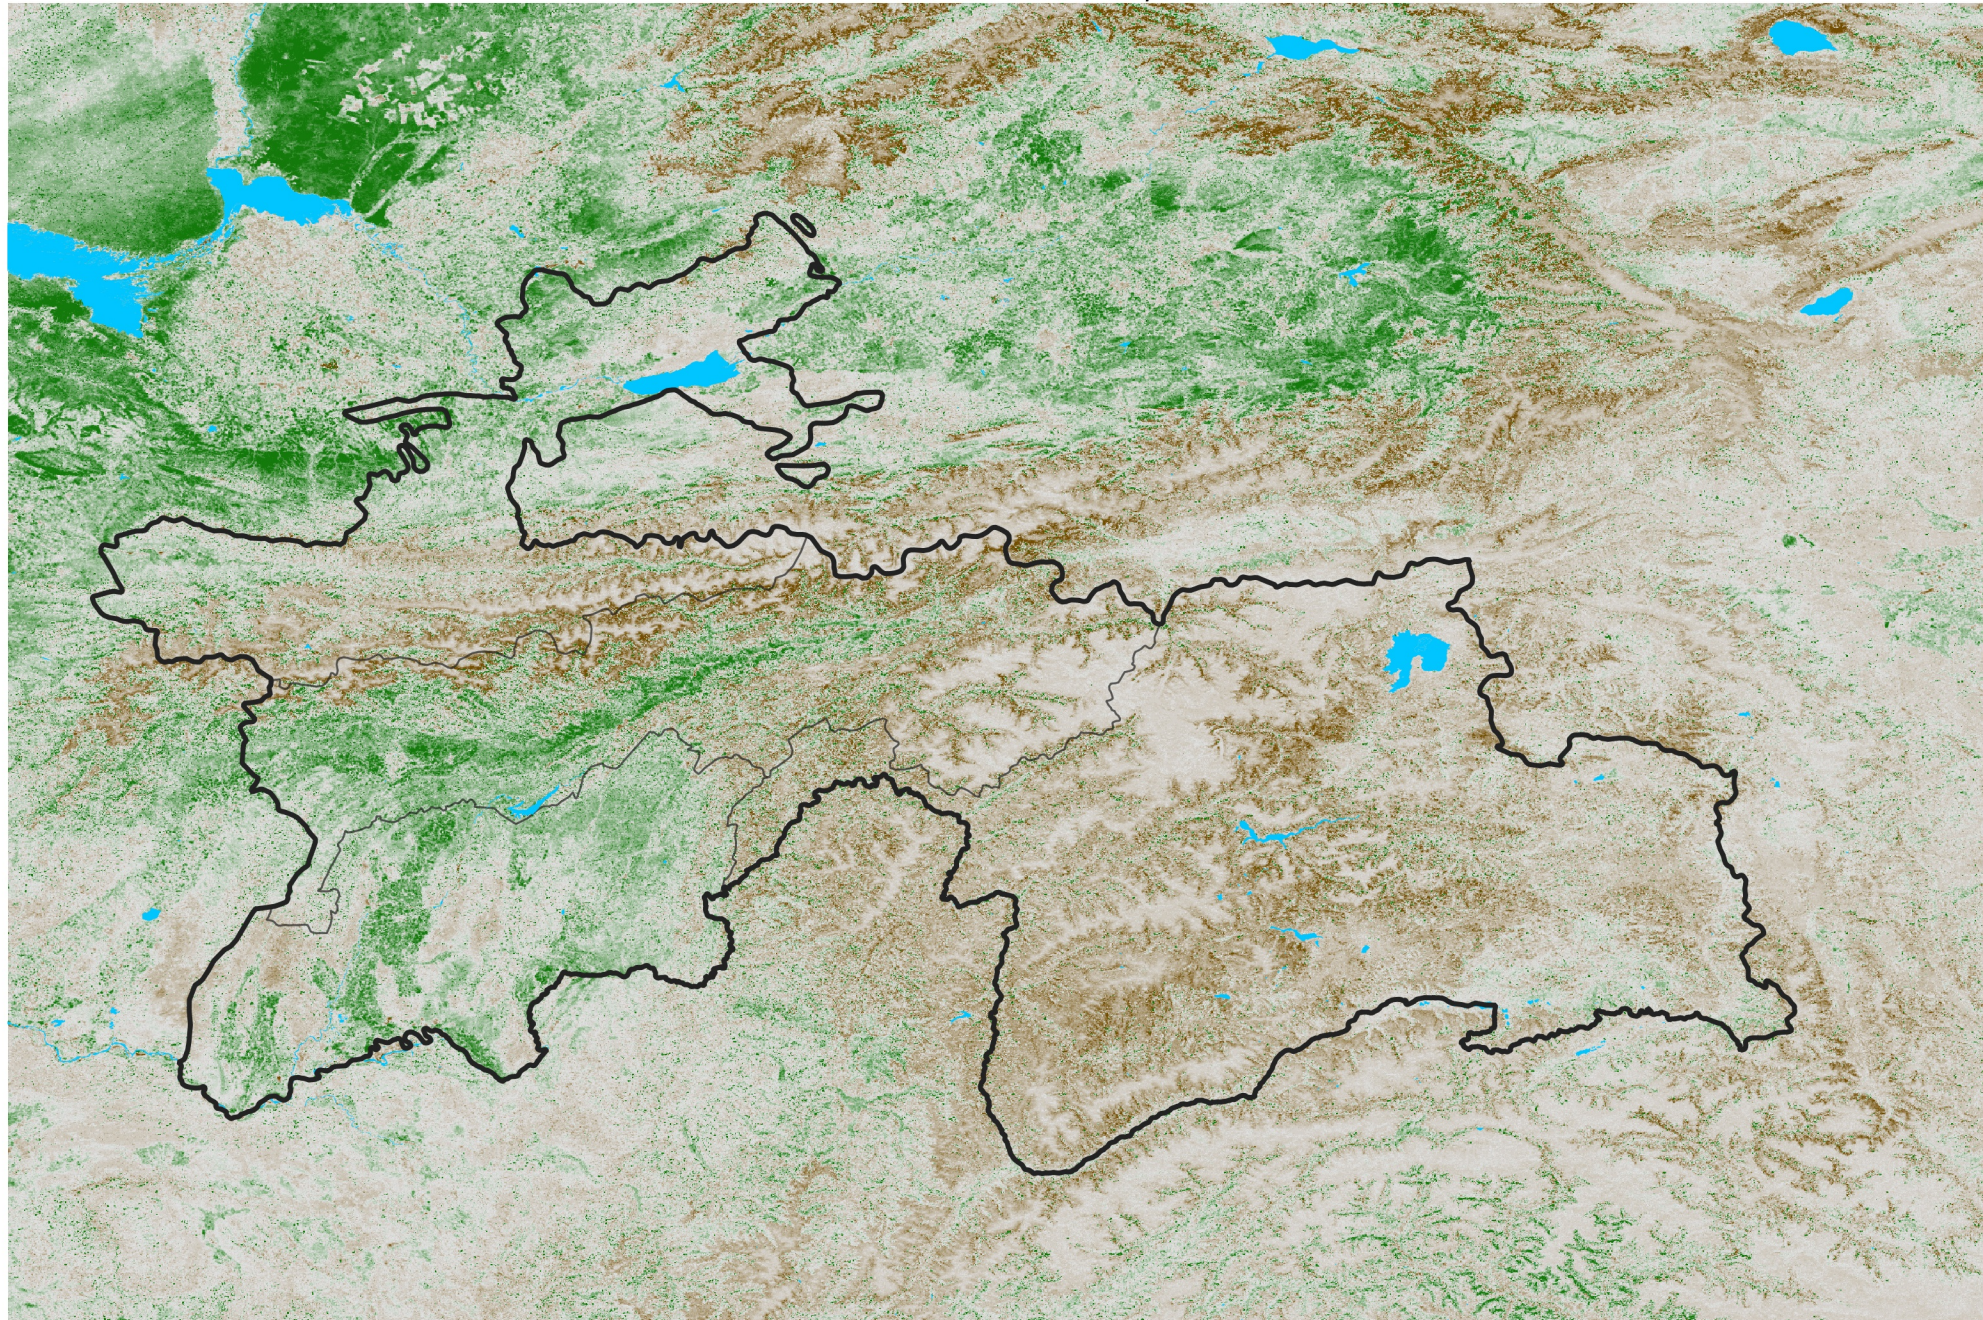

Tajikistan NDVI Anomaly

2024 minus Mean (2012 - 2021)

Period 63 / Nov 06 - 15, 2024

NDVI Anomaly

< -0.3 -0.2 -0.1 -0.05 0.05 0.1 0.2 > 0.3

Negative

No Difference

Positive