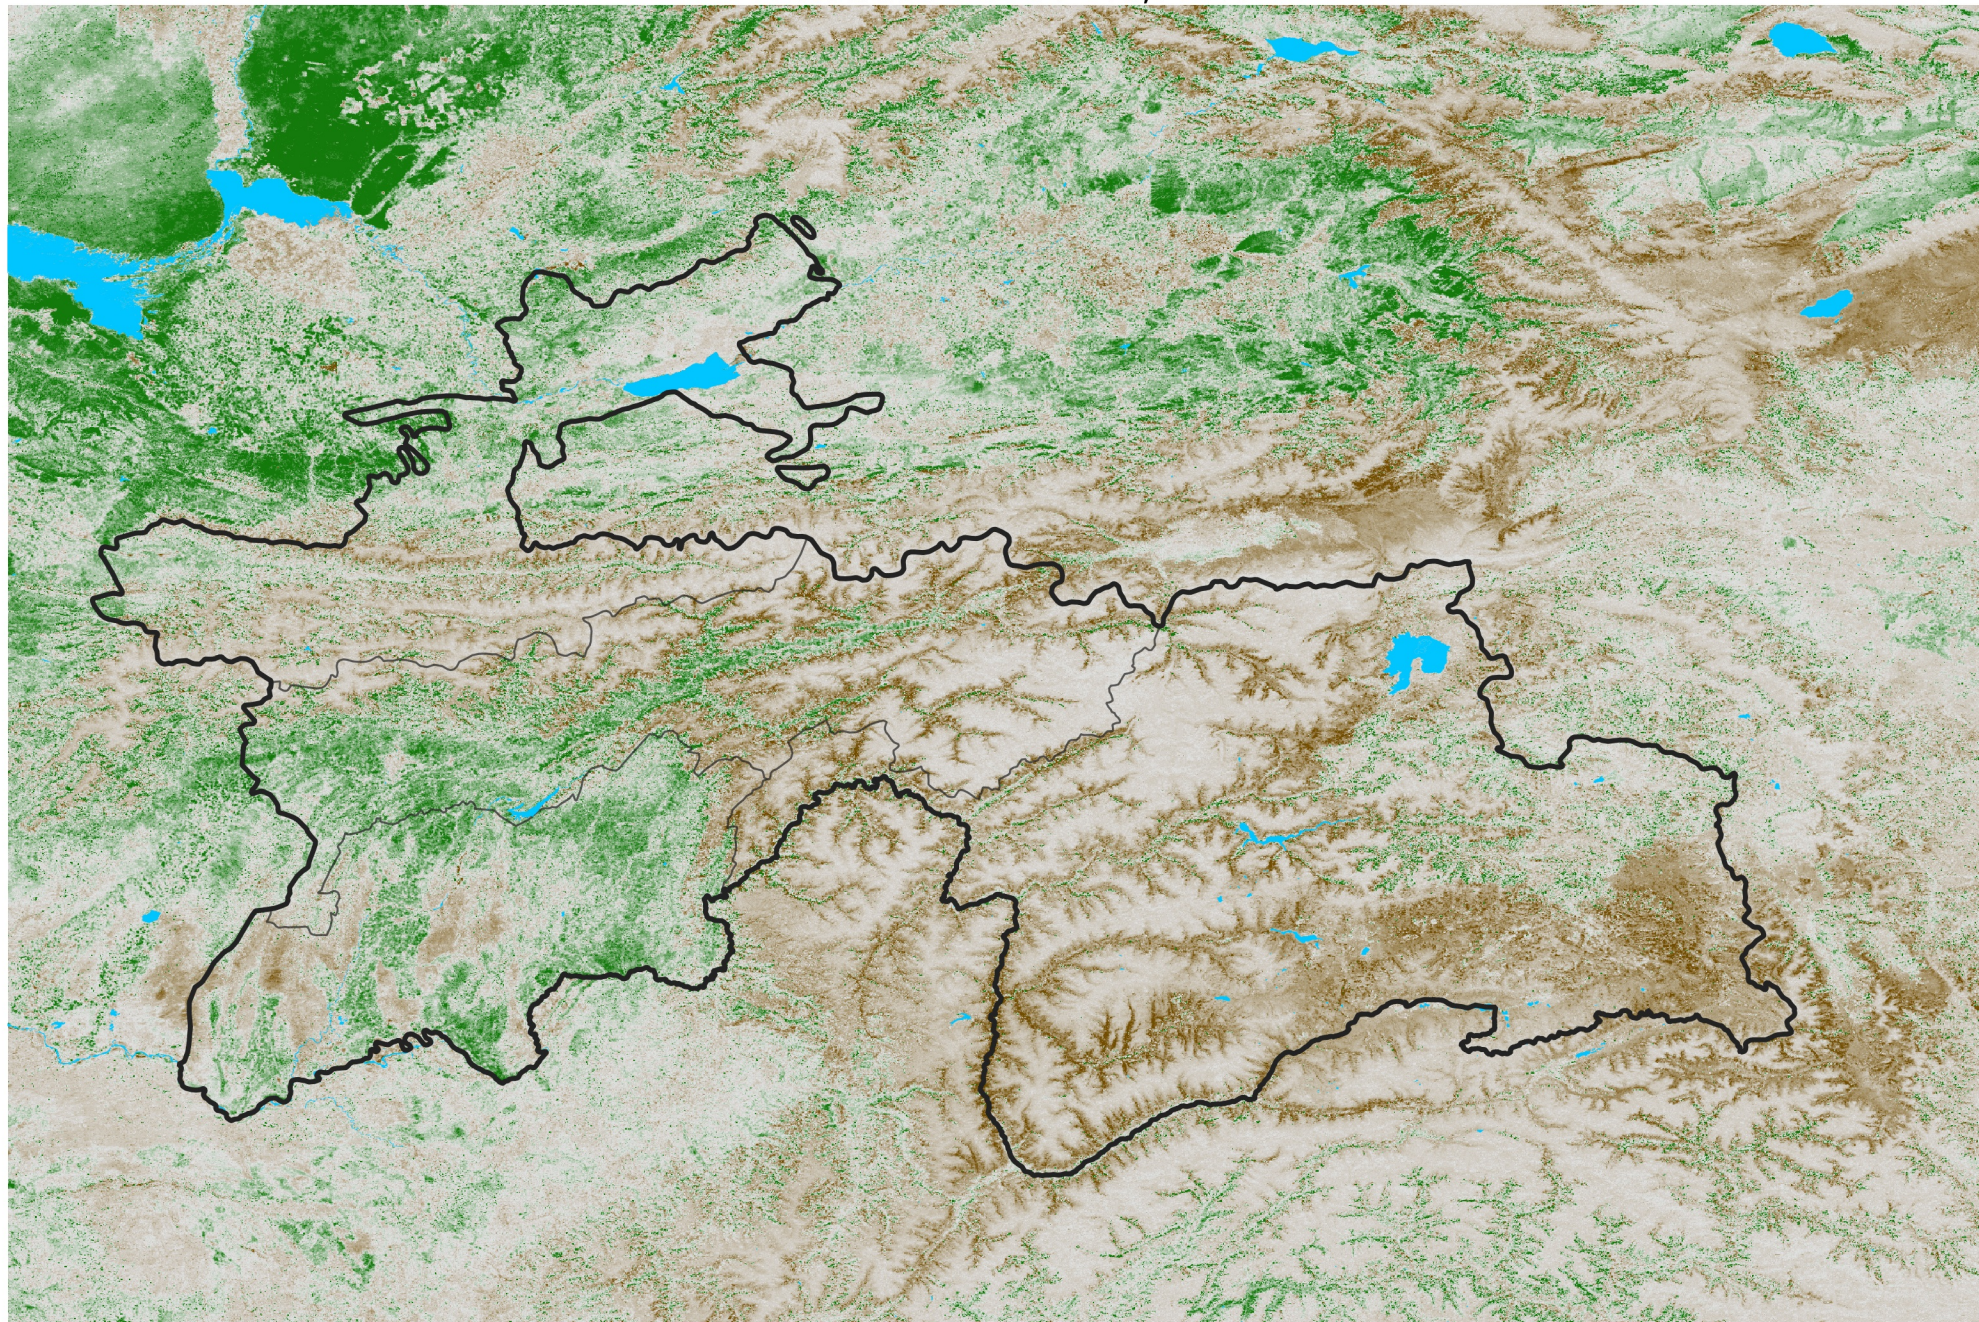

Tajikistan NDVI Anomaly

2024 minus Mean (2012 - 2021)

Period 68 / Dec 01 - 10, 2024

NDVI Anomaly

< -0.3 -0.2 -0.1 -0.05 0.05 0.1 0.2 > 0.3

Negative

No Difference

Positive