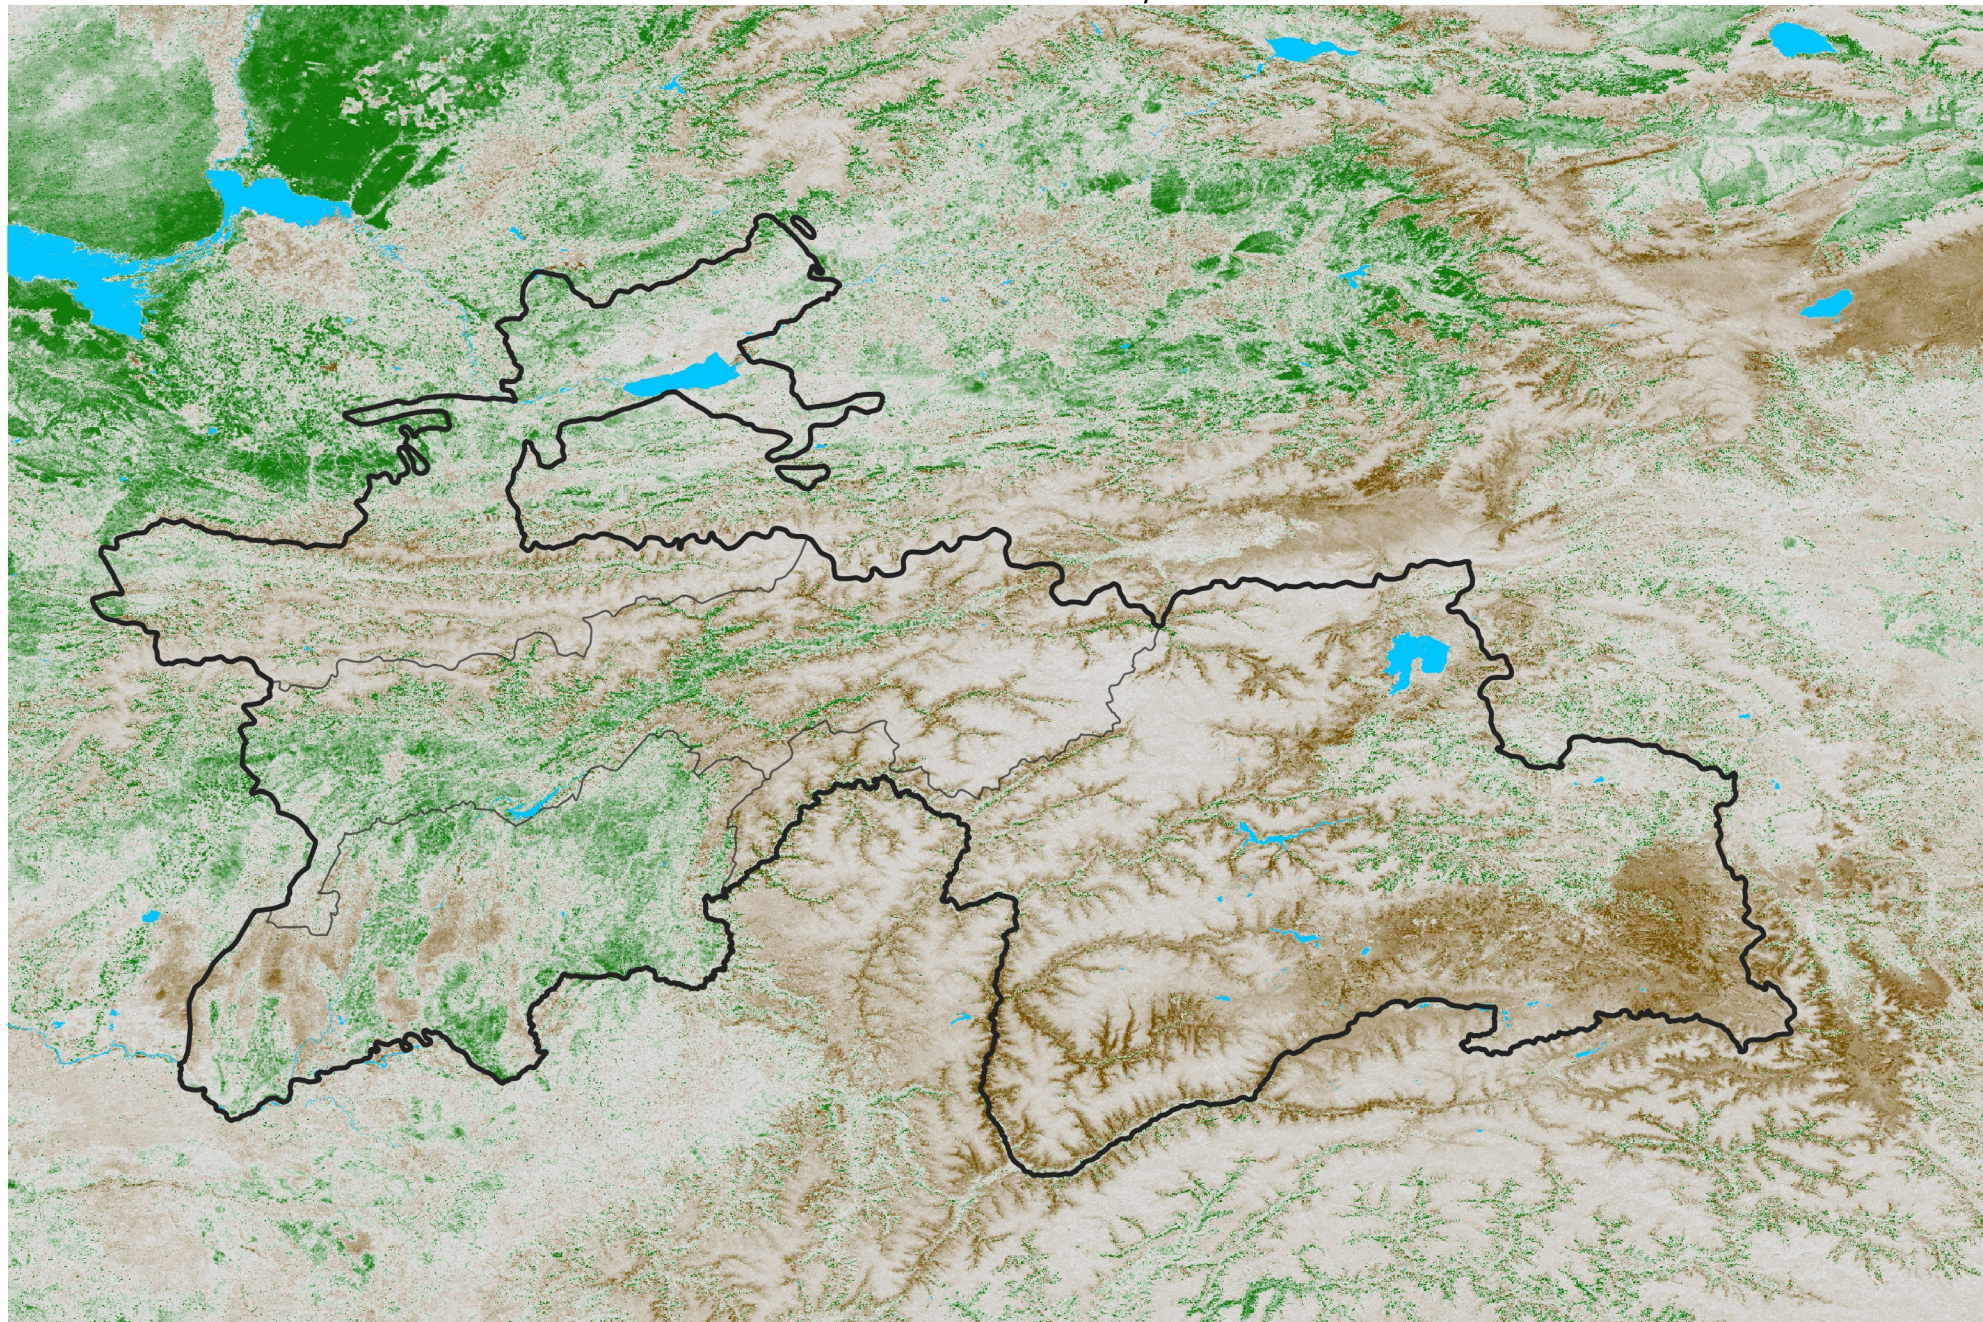

Tajikistan NDVI Anomaly

2024 minus Mean (2012 - 2021)

Period 69 / Dec 06 - 15, 2024

NDVI Anomaly

< -0.3 -0.2 -0.1 -0.05 0.05 0.1 0.2 > 0.3

Negative

No Difference

Positive