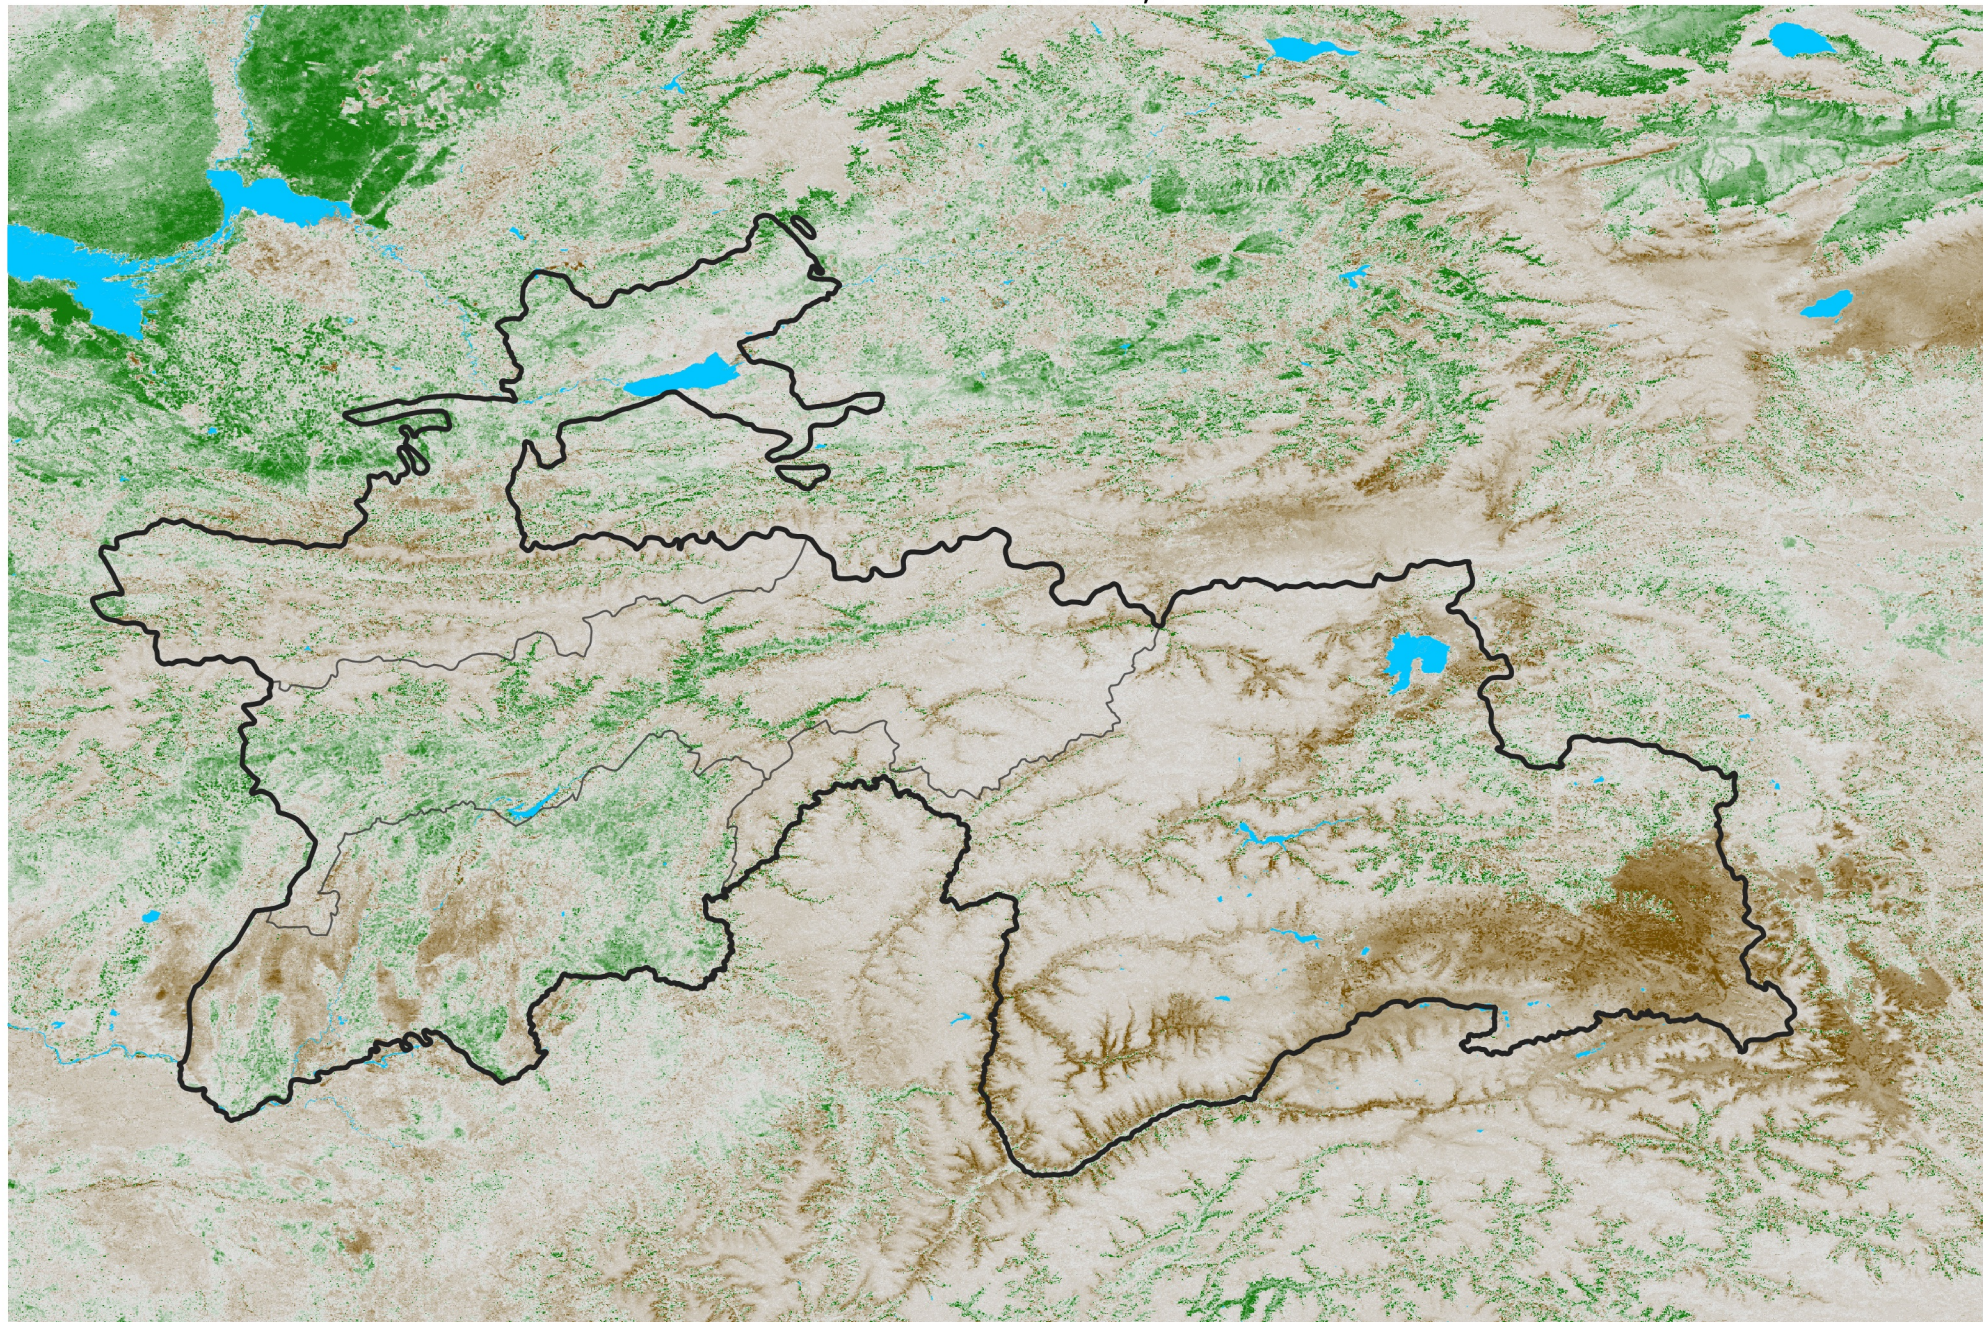

Tajikistan NDVI Anomaly

2024 minus Mean (2012 - 2021)

Period 71 / Dec 16 - 25, 2024

NDVI Anomaly

< -0.3 -0.2 -0.1 -0.05 0.05 0.1 0.2 > 0.3

Negative

No Difference

Positive