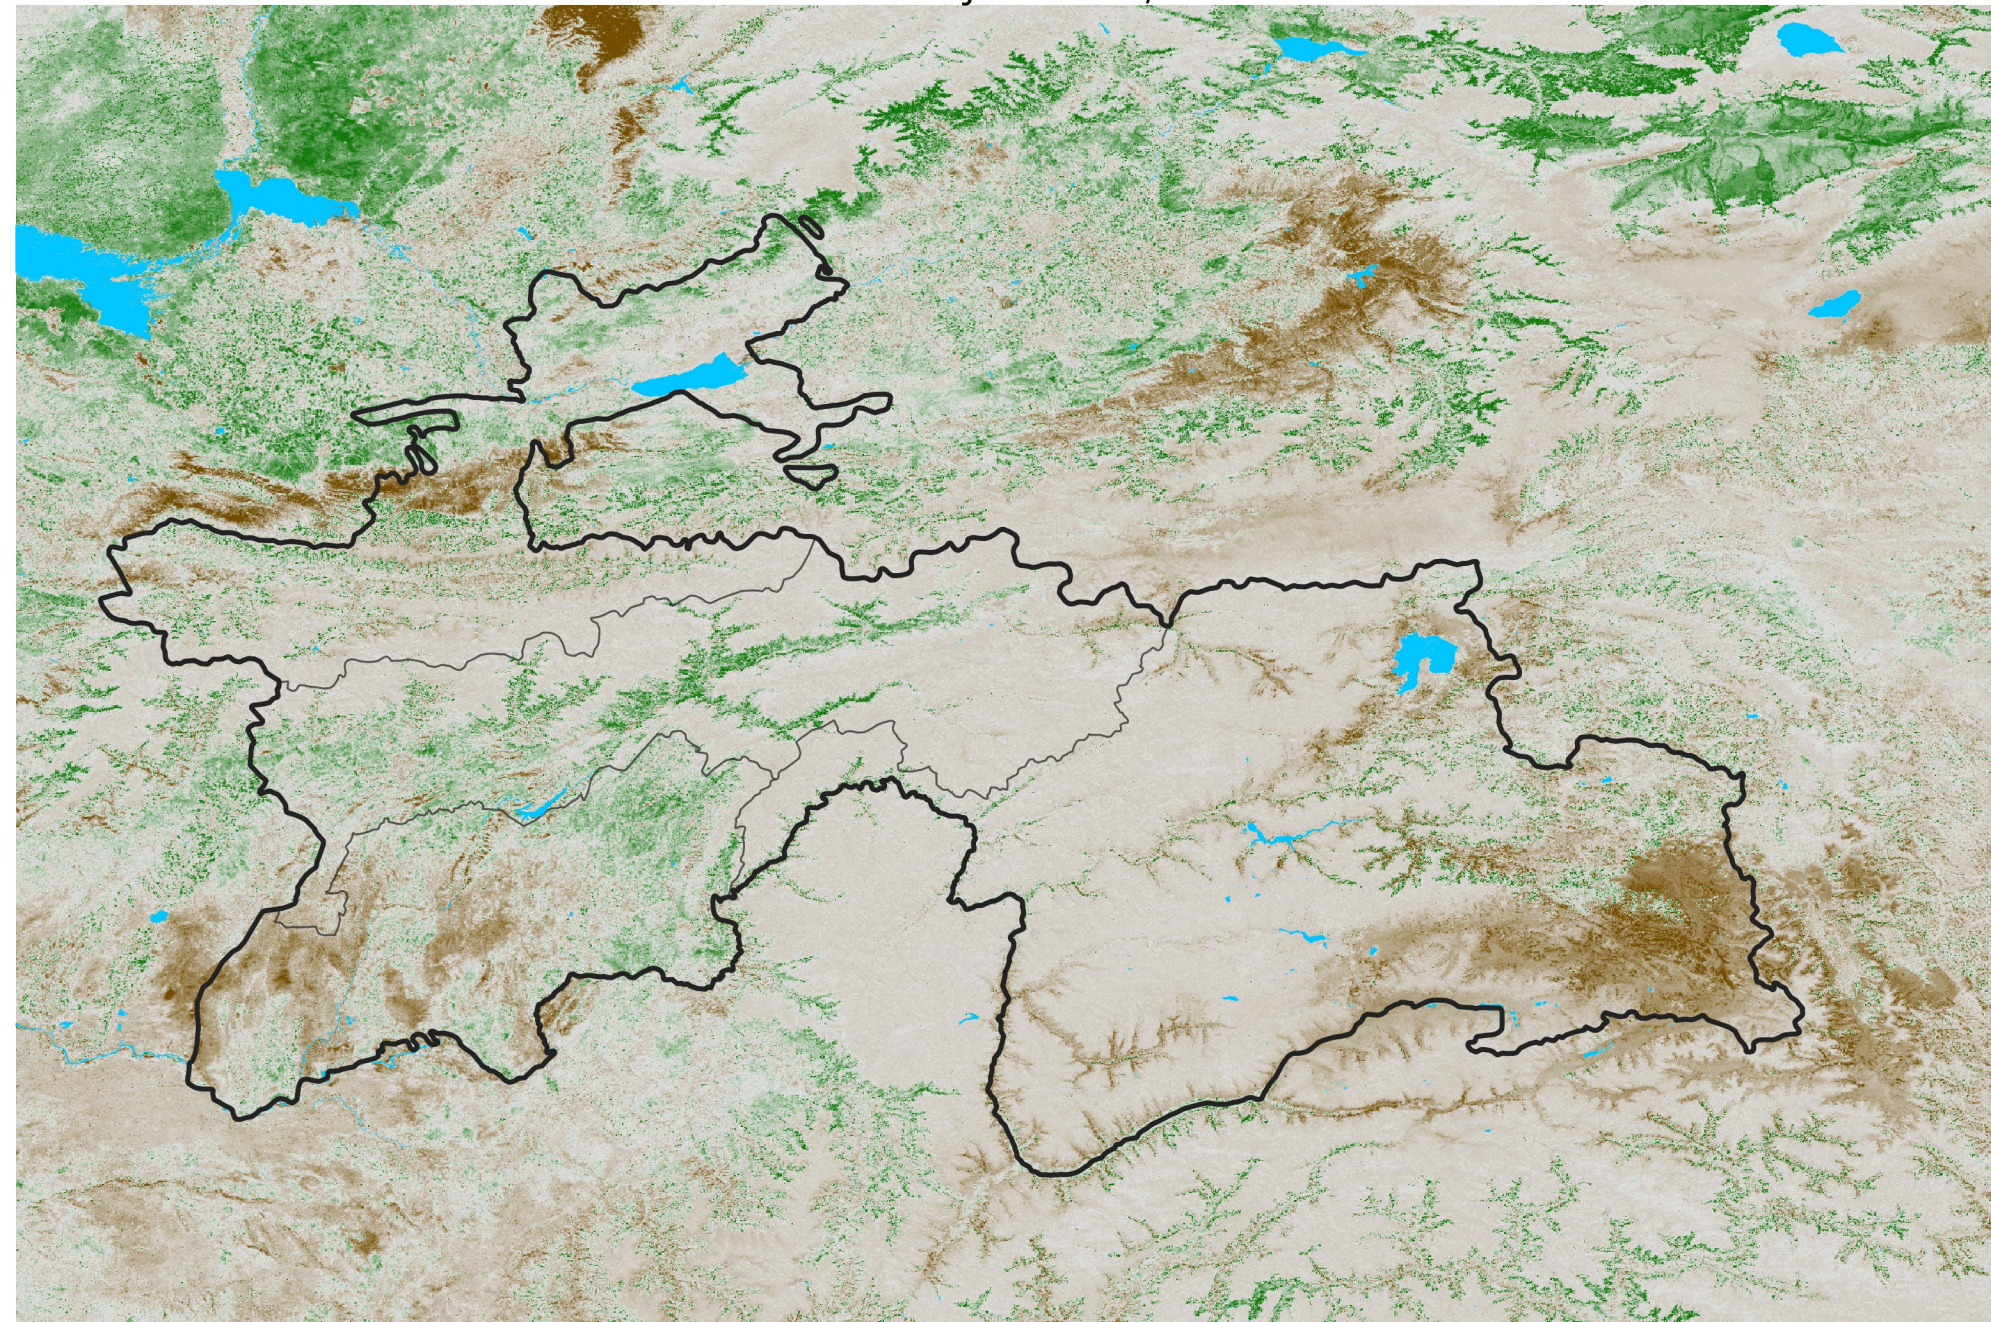

Tajikistan NDVI Anomaly

2025 minus Mean (2012 - 2021)

Period 03 / Jan 06 - 15, 2025

NDVI Anomaly

< -0.3 -0.2 -0.1 -0.05 0.05 0.1 0.2 > 0.3

Negative

No Difference

Positive