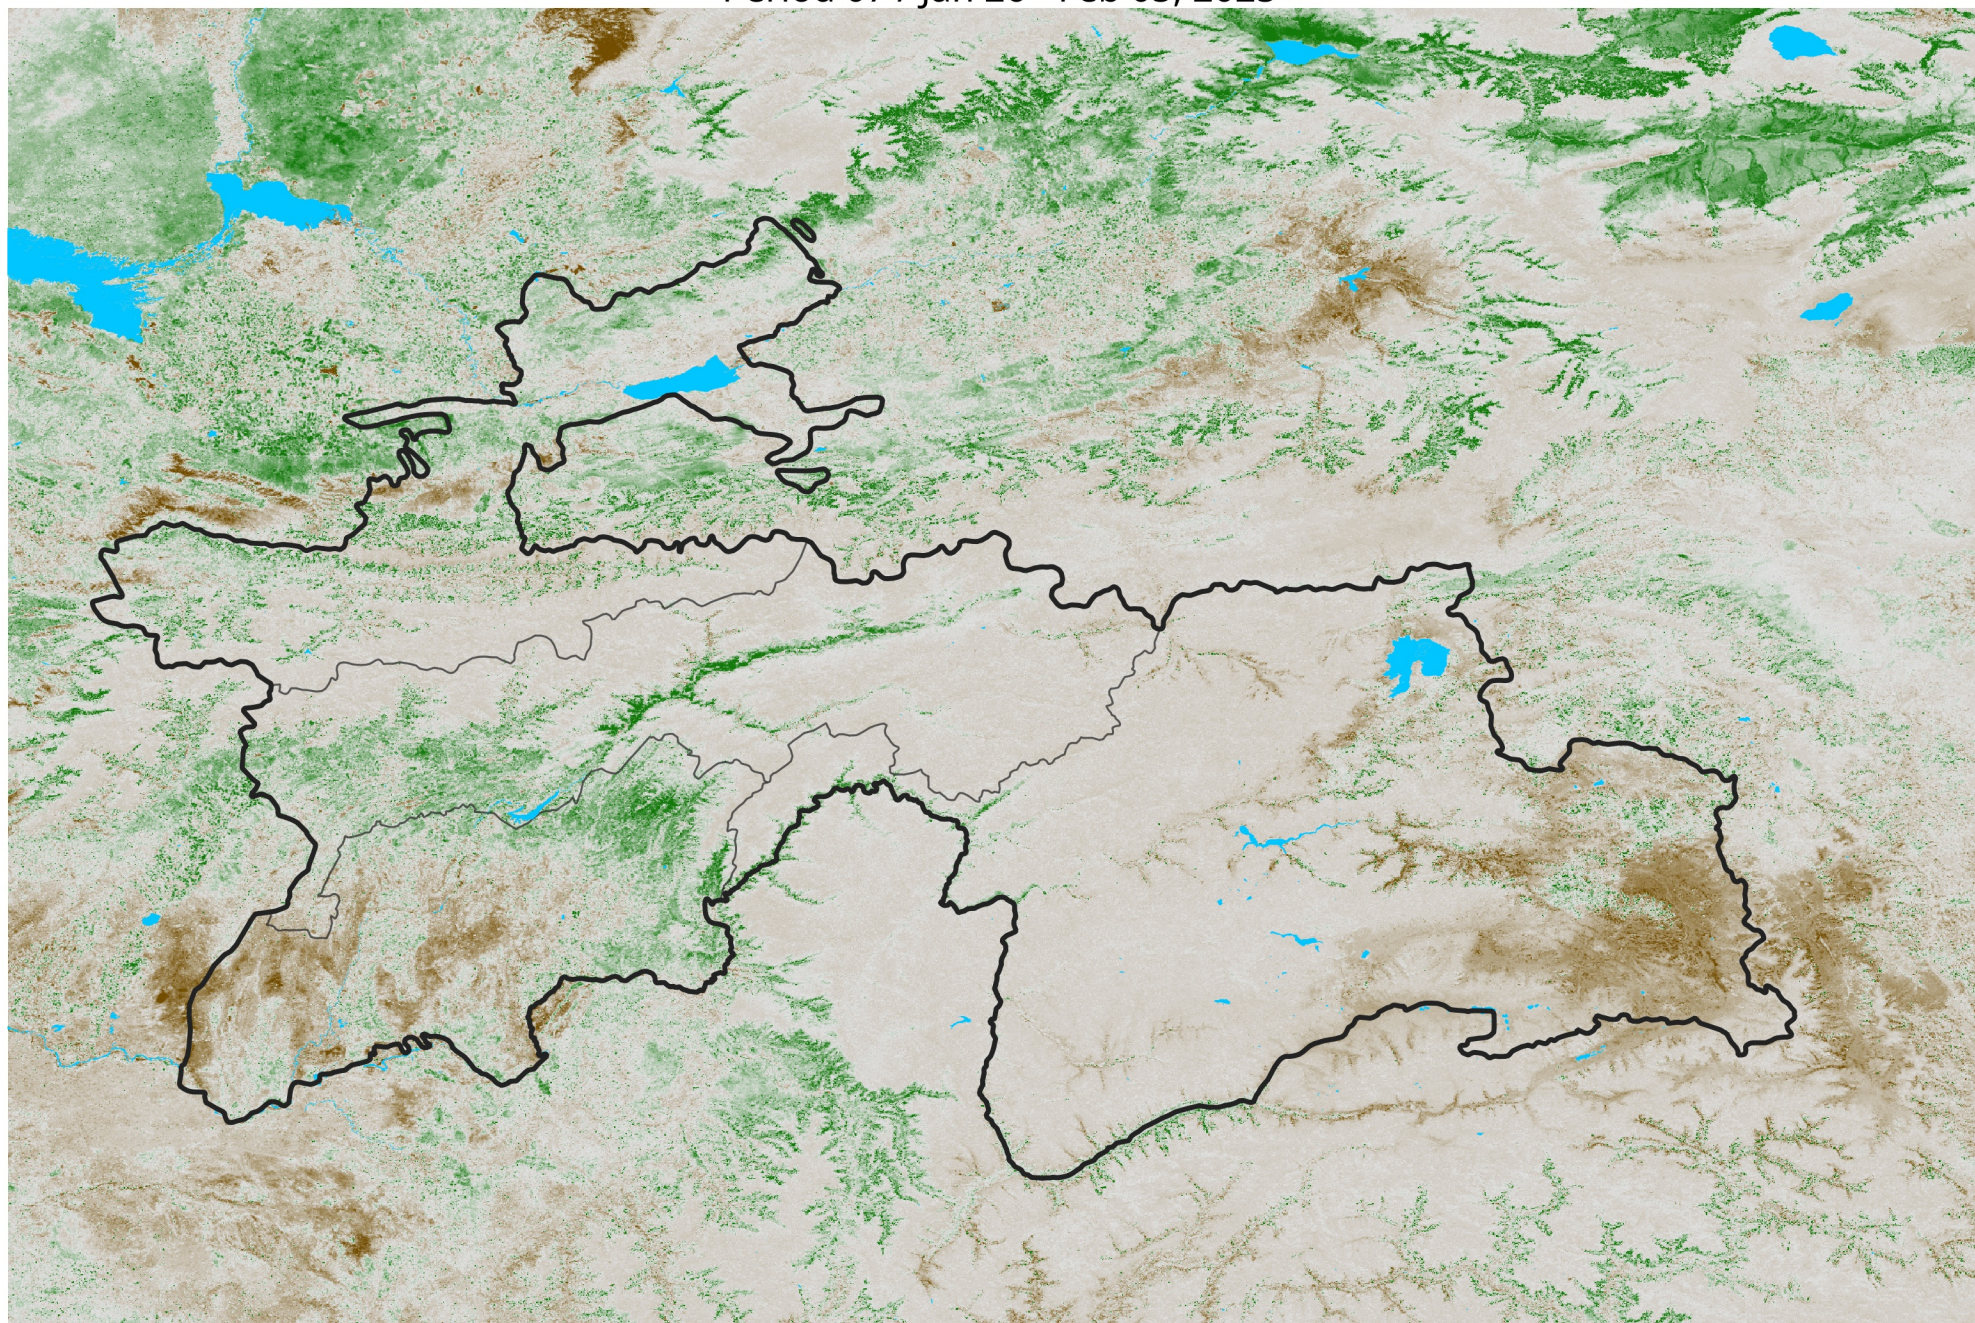

Tajikistan NDVI Anomaly

2025 minus Mean (2012 - 2021)

Period 07 / Jan 26 - Feb 05, 2025

NDVI Anomaly

< -0.3 -0.2 -0.1 -0.05 0.05 0.1 0.2 > 0.3

Negative

No Difference

Positive