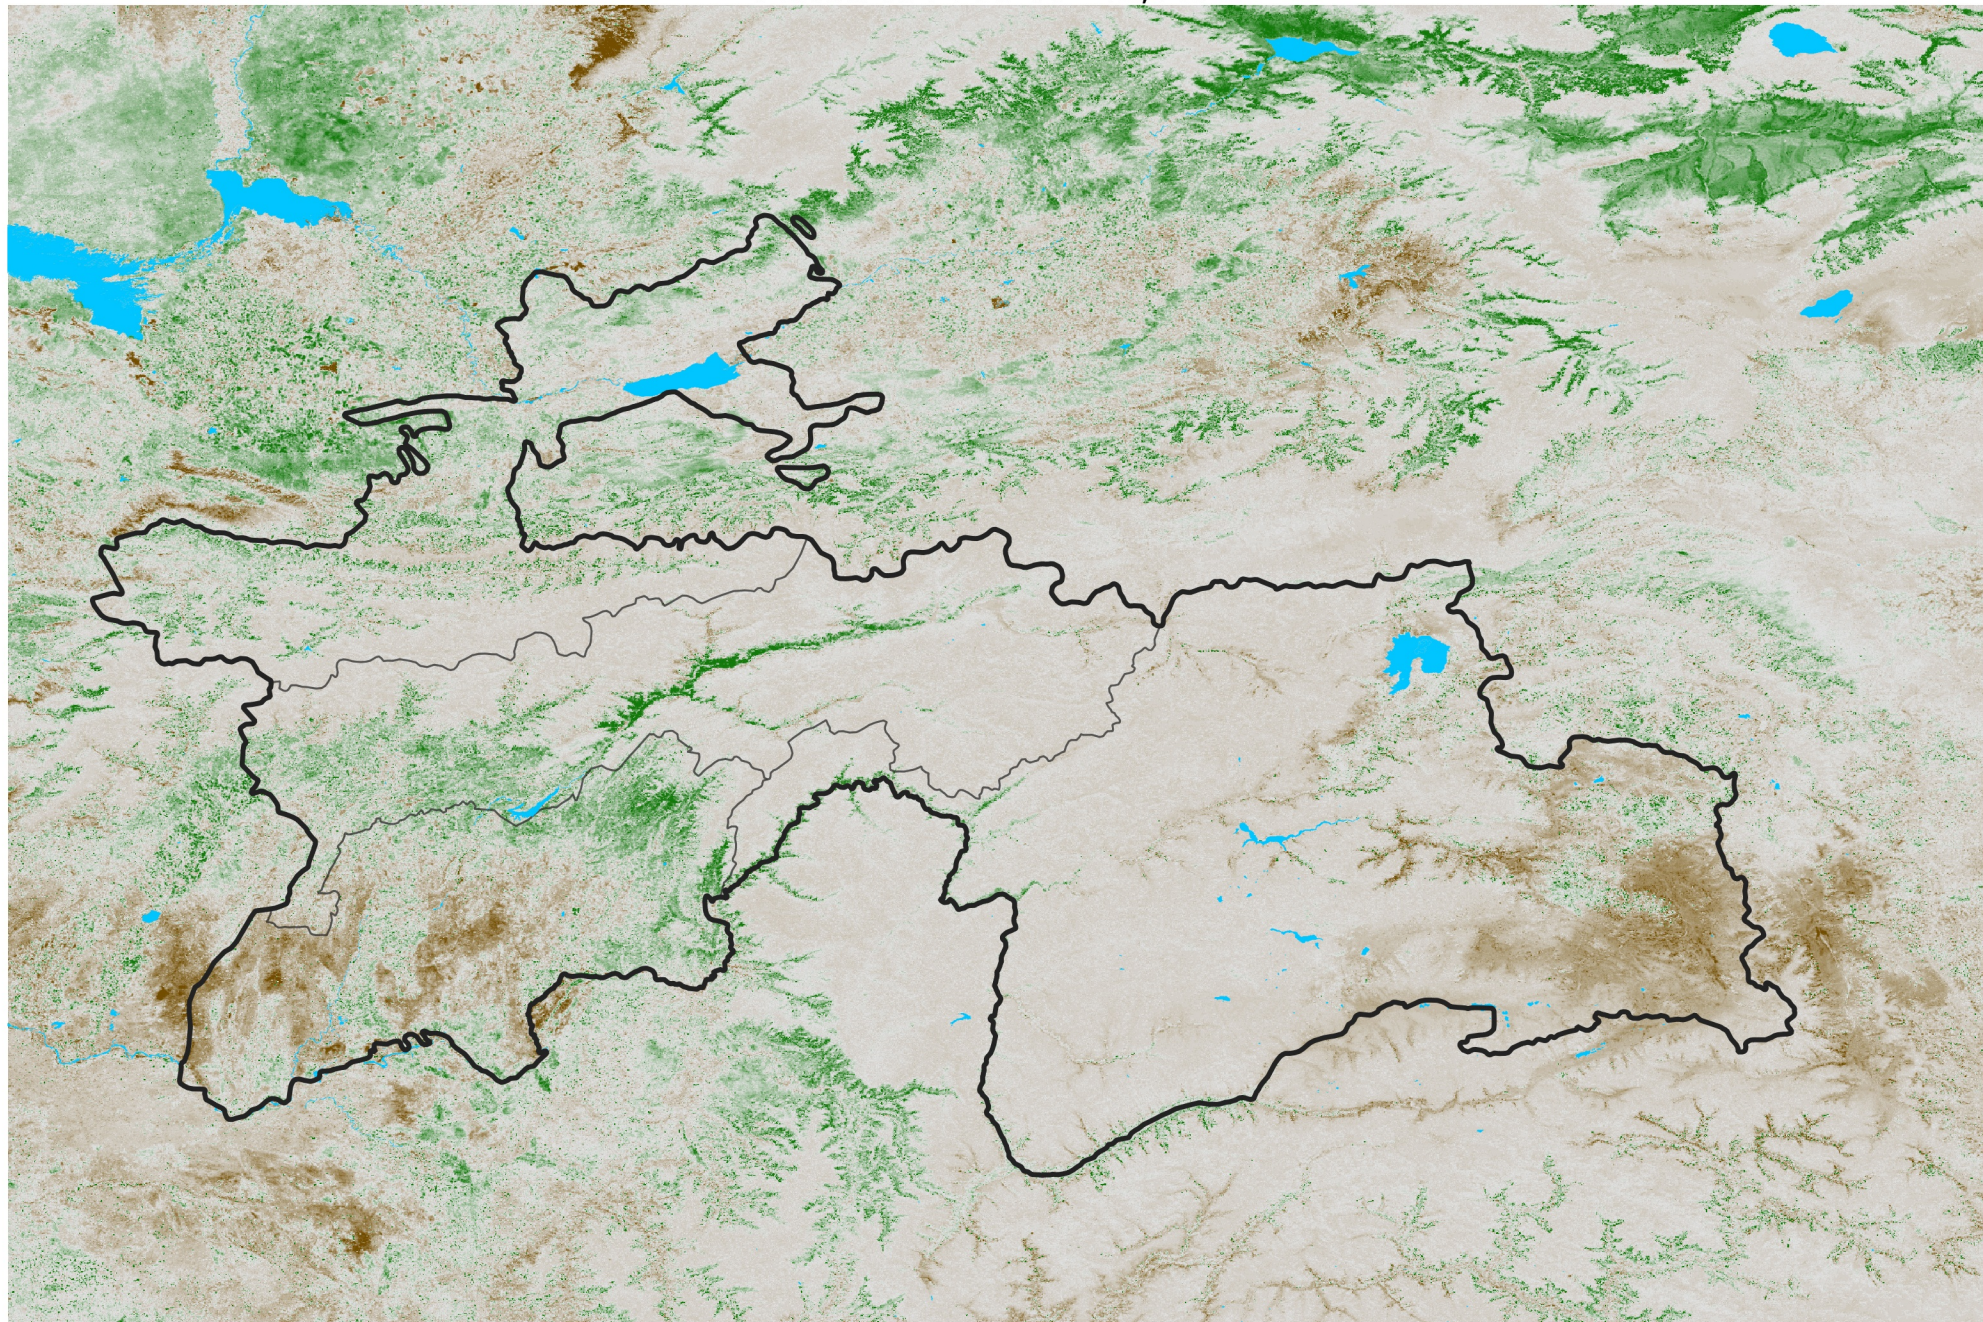

Tajikistan NDVI Anomaly

2025 minus Mean (2012 - 2021)

Period 09 / Feb 06 - 15, 2025

NDVI Anomaly

< -0.3 -0.2 -0.1 -0.05 0.05 0.1 0.2 > 0.3

Negative

No Difference

Positive