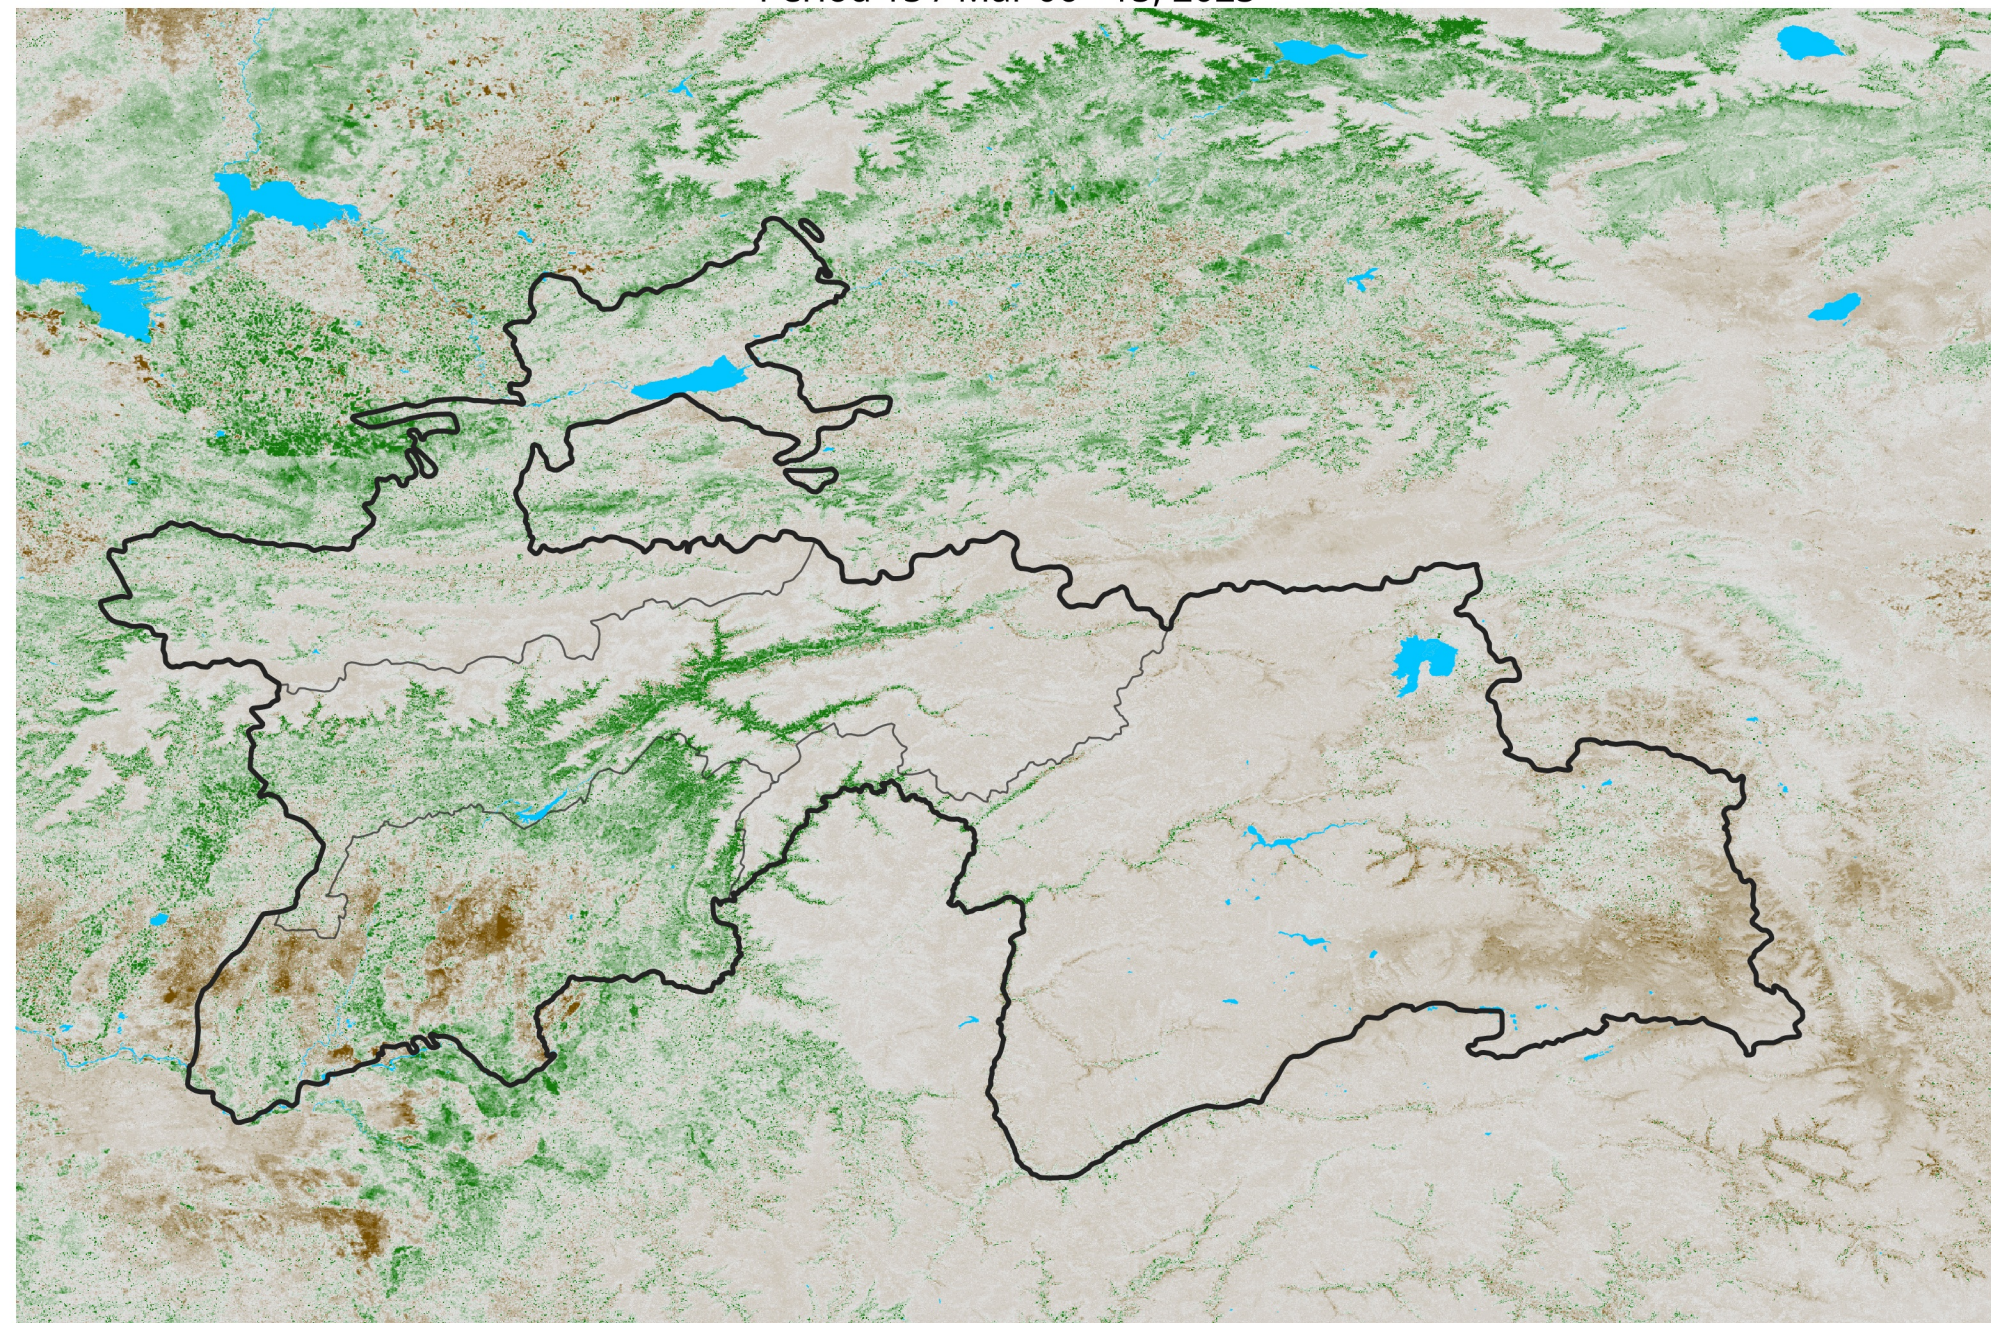

Tajikistan NDVI Anomaly

2025 minus Mean (2012 - 2021)

Period 15 / Mar 06 - 15, 2025

NDVI Anomaly

< -0.3 -0.2 -0.1 -0.05 0.05 0.1 0.2 > 0.3

Negative

No Difference

Positive