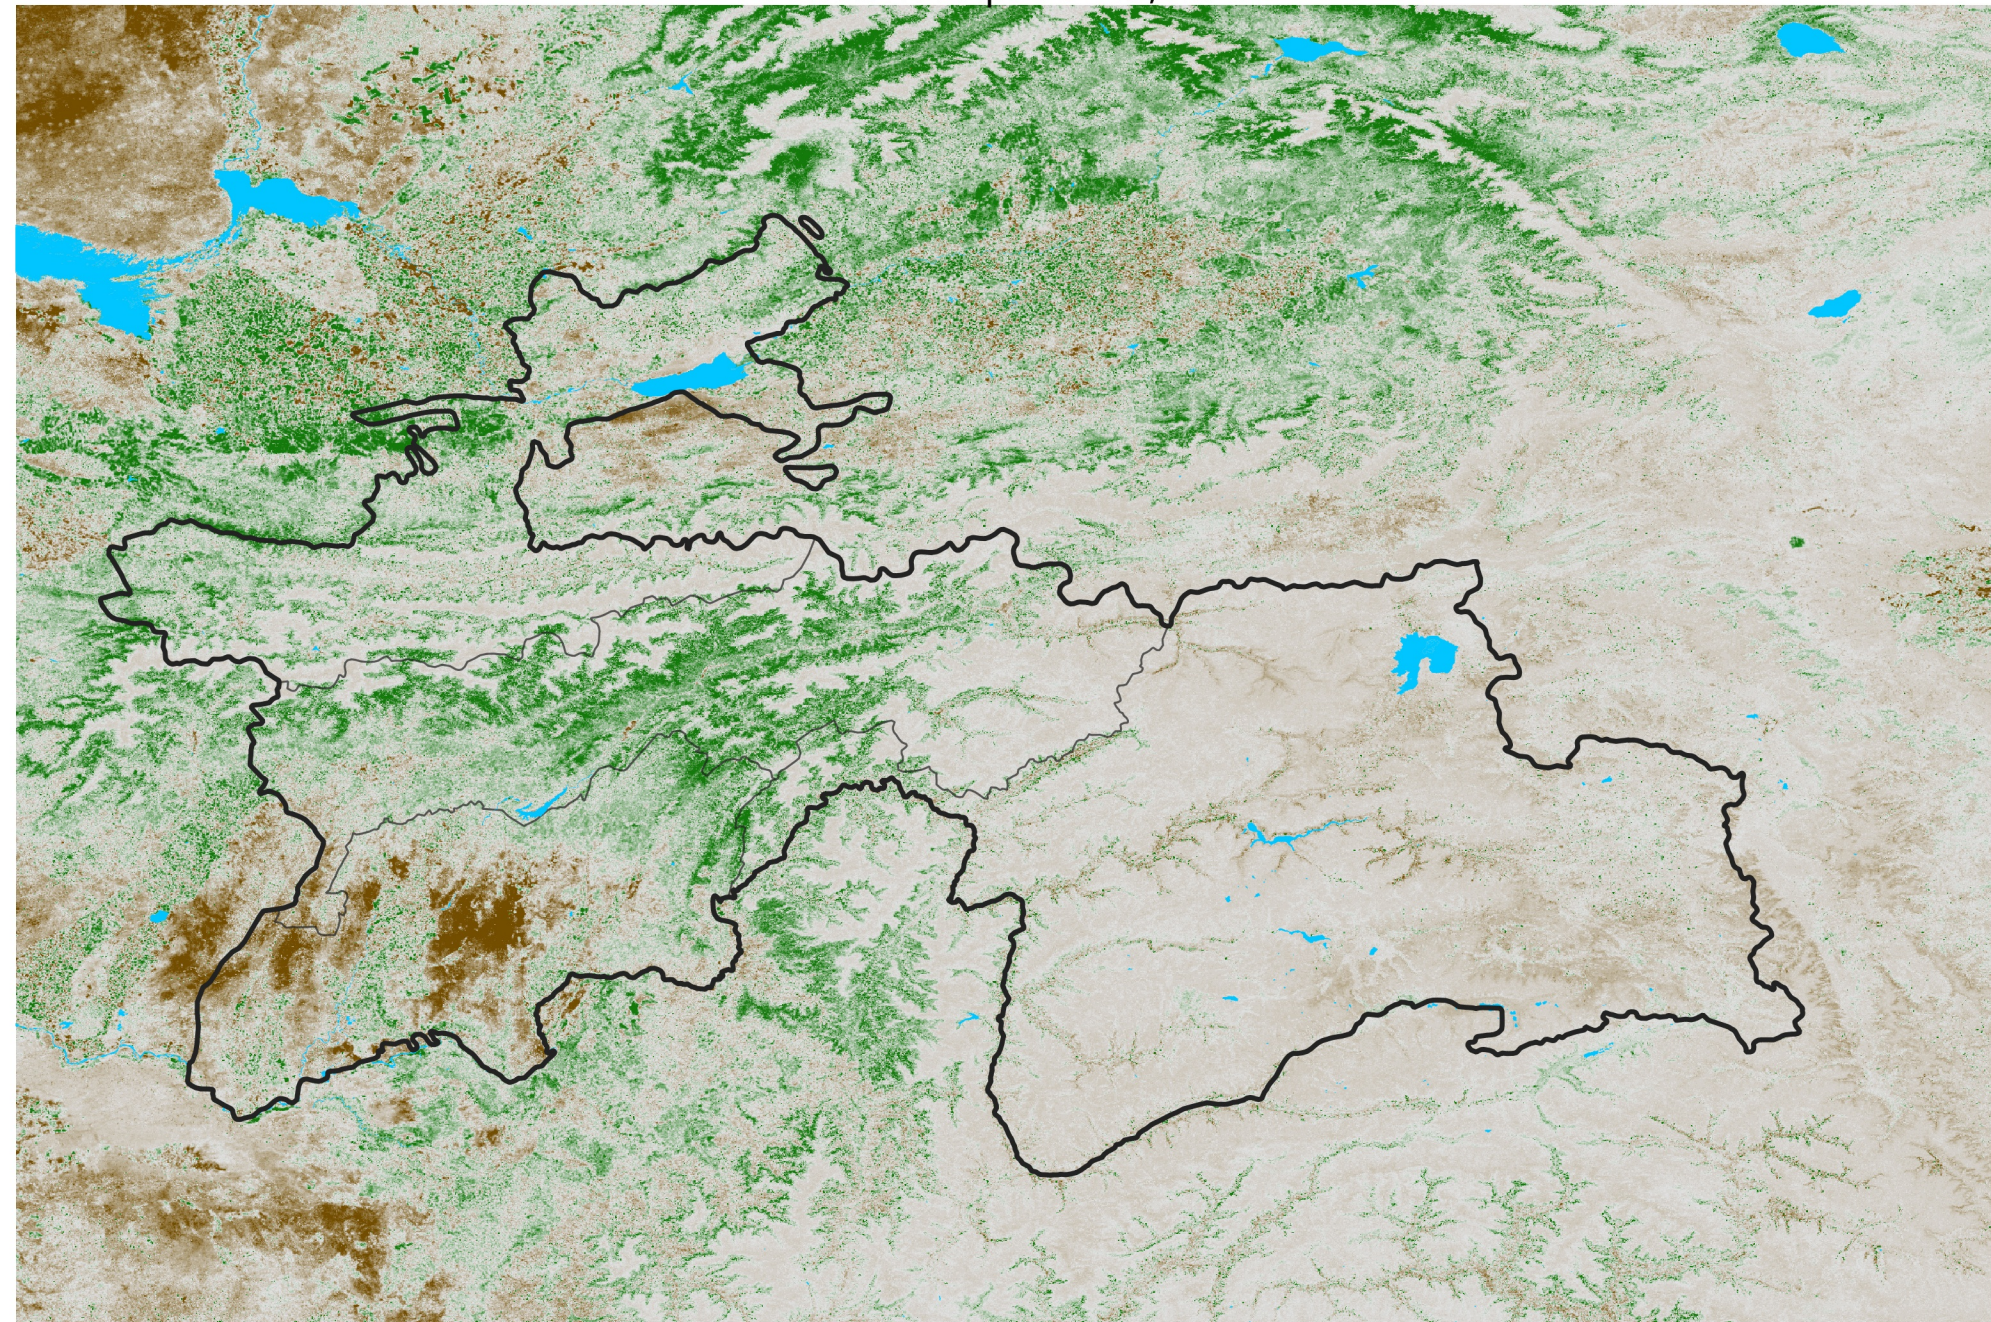

Tajikistan NDVI Anomaly

2025 minus Mean (2012 - 2021)

Period 21 / Apr 06 - 15, 2025

NDVI Anomaly

< -0.3 -0.2 -0.1 -0.05 0.05 0.1 0.2 > 0.3

Negative

No Difference

Positive