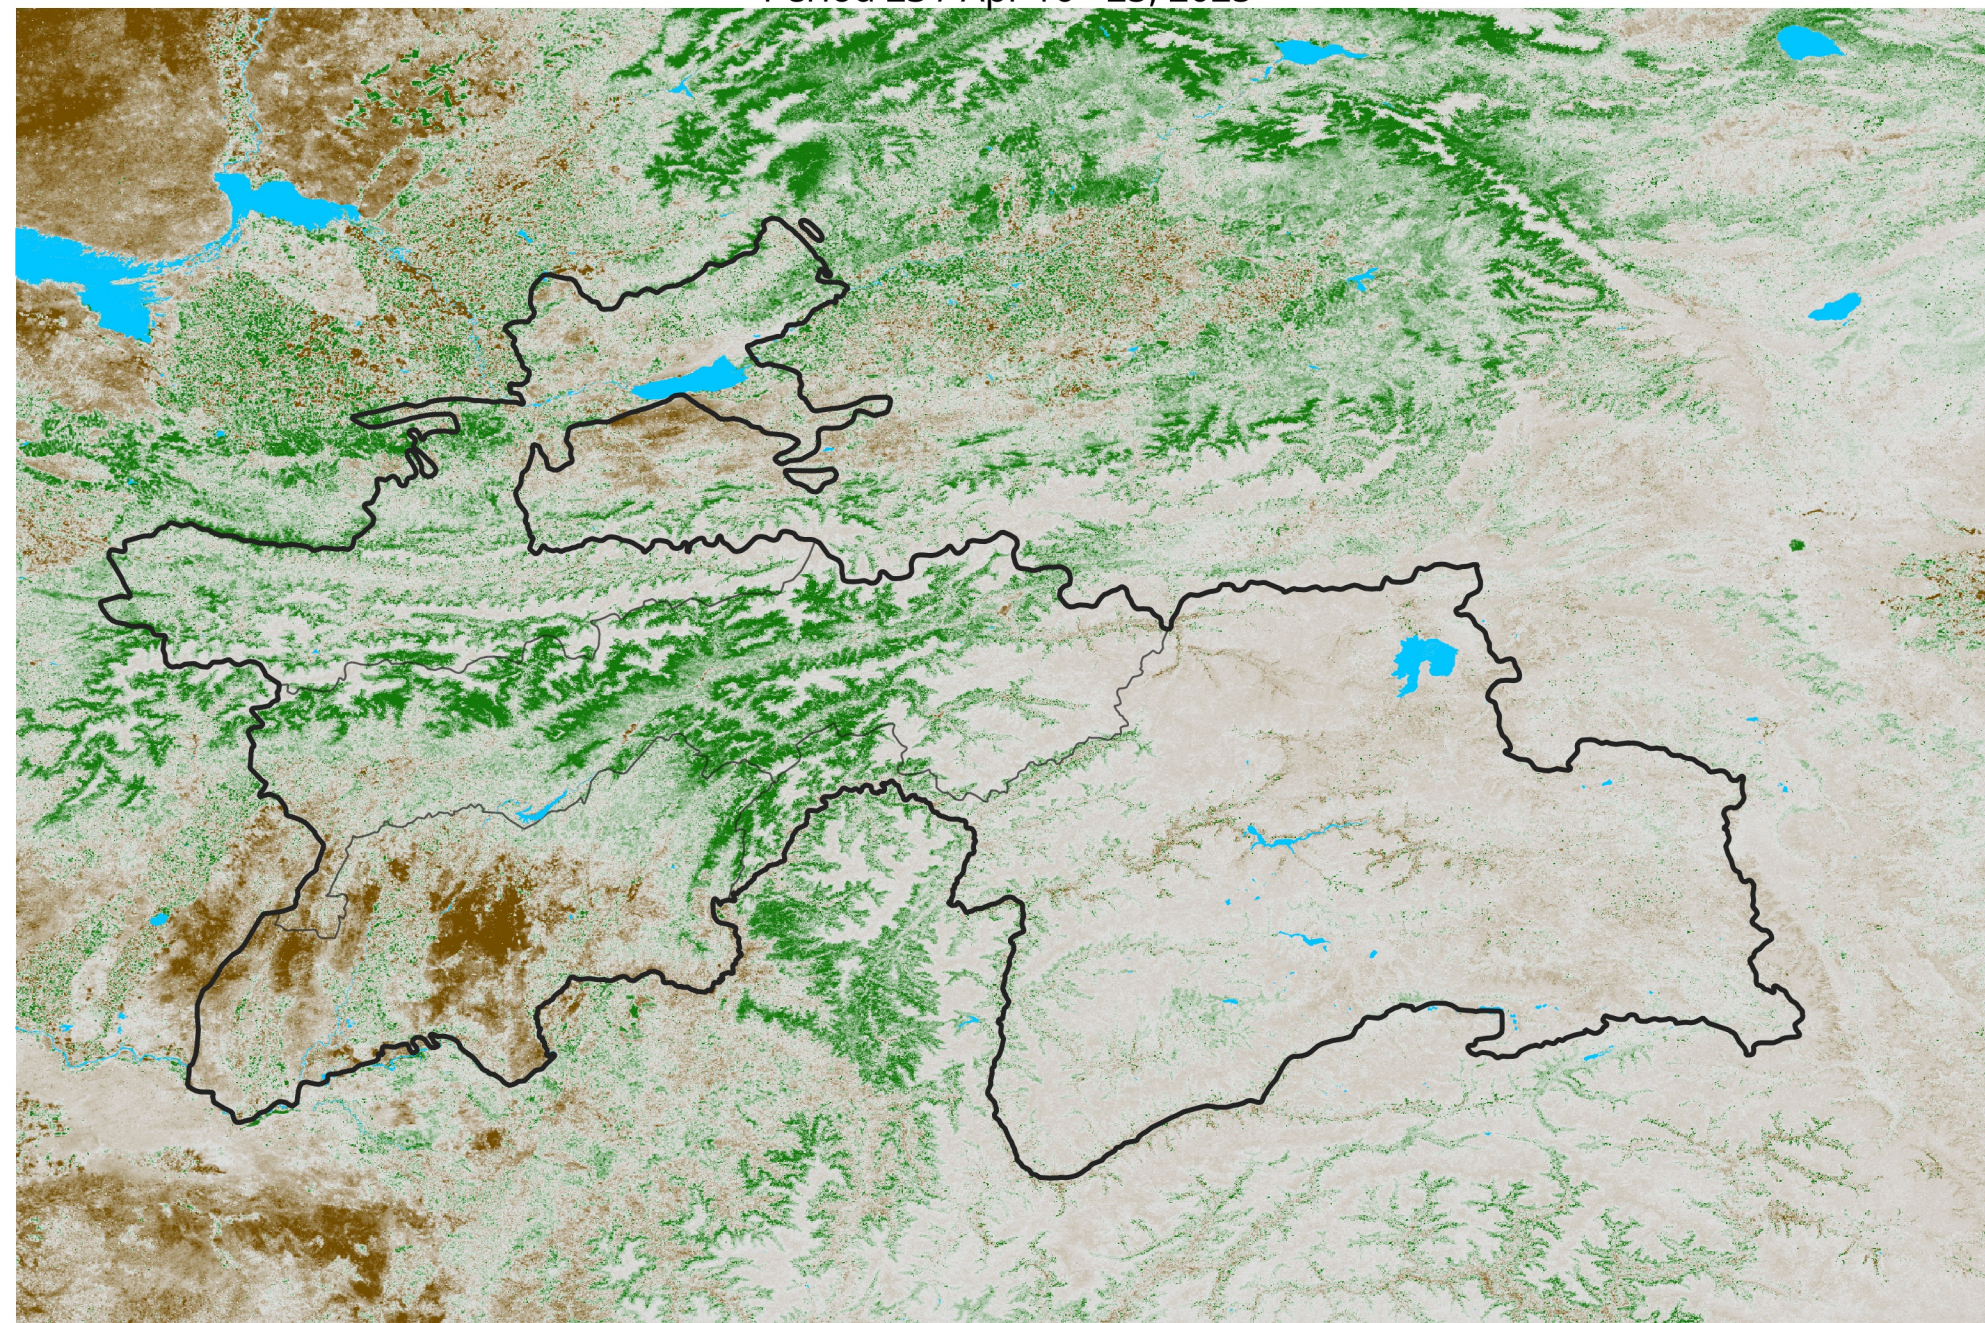

Tajikistan NDVI Anomaly

2025 minus Mean (2012 - 2021)

Period 23 / Apr 16 - 25, 2025

NDVI Anomaly

< -0.3 -0.2 -0.1 -0.05 0.05 0.1 0.2 > 0.3

Negative

No Difference

Positive