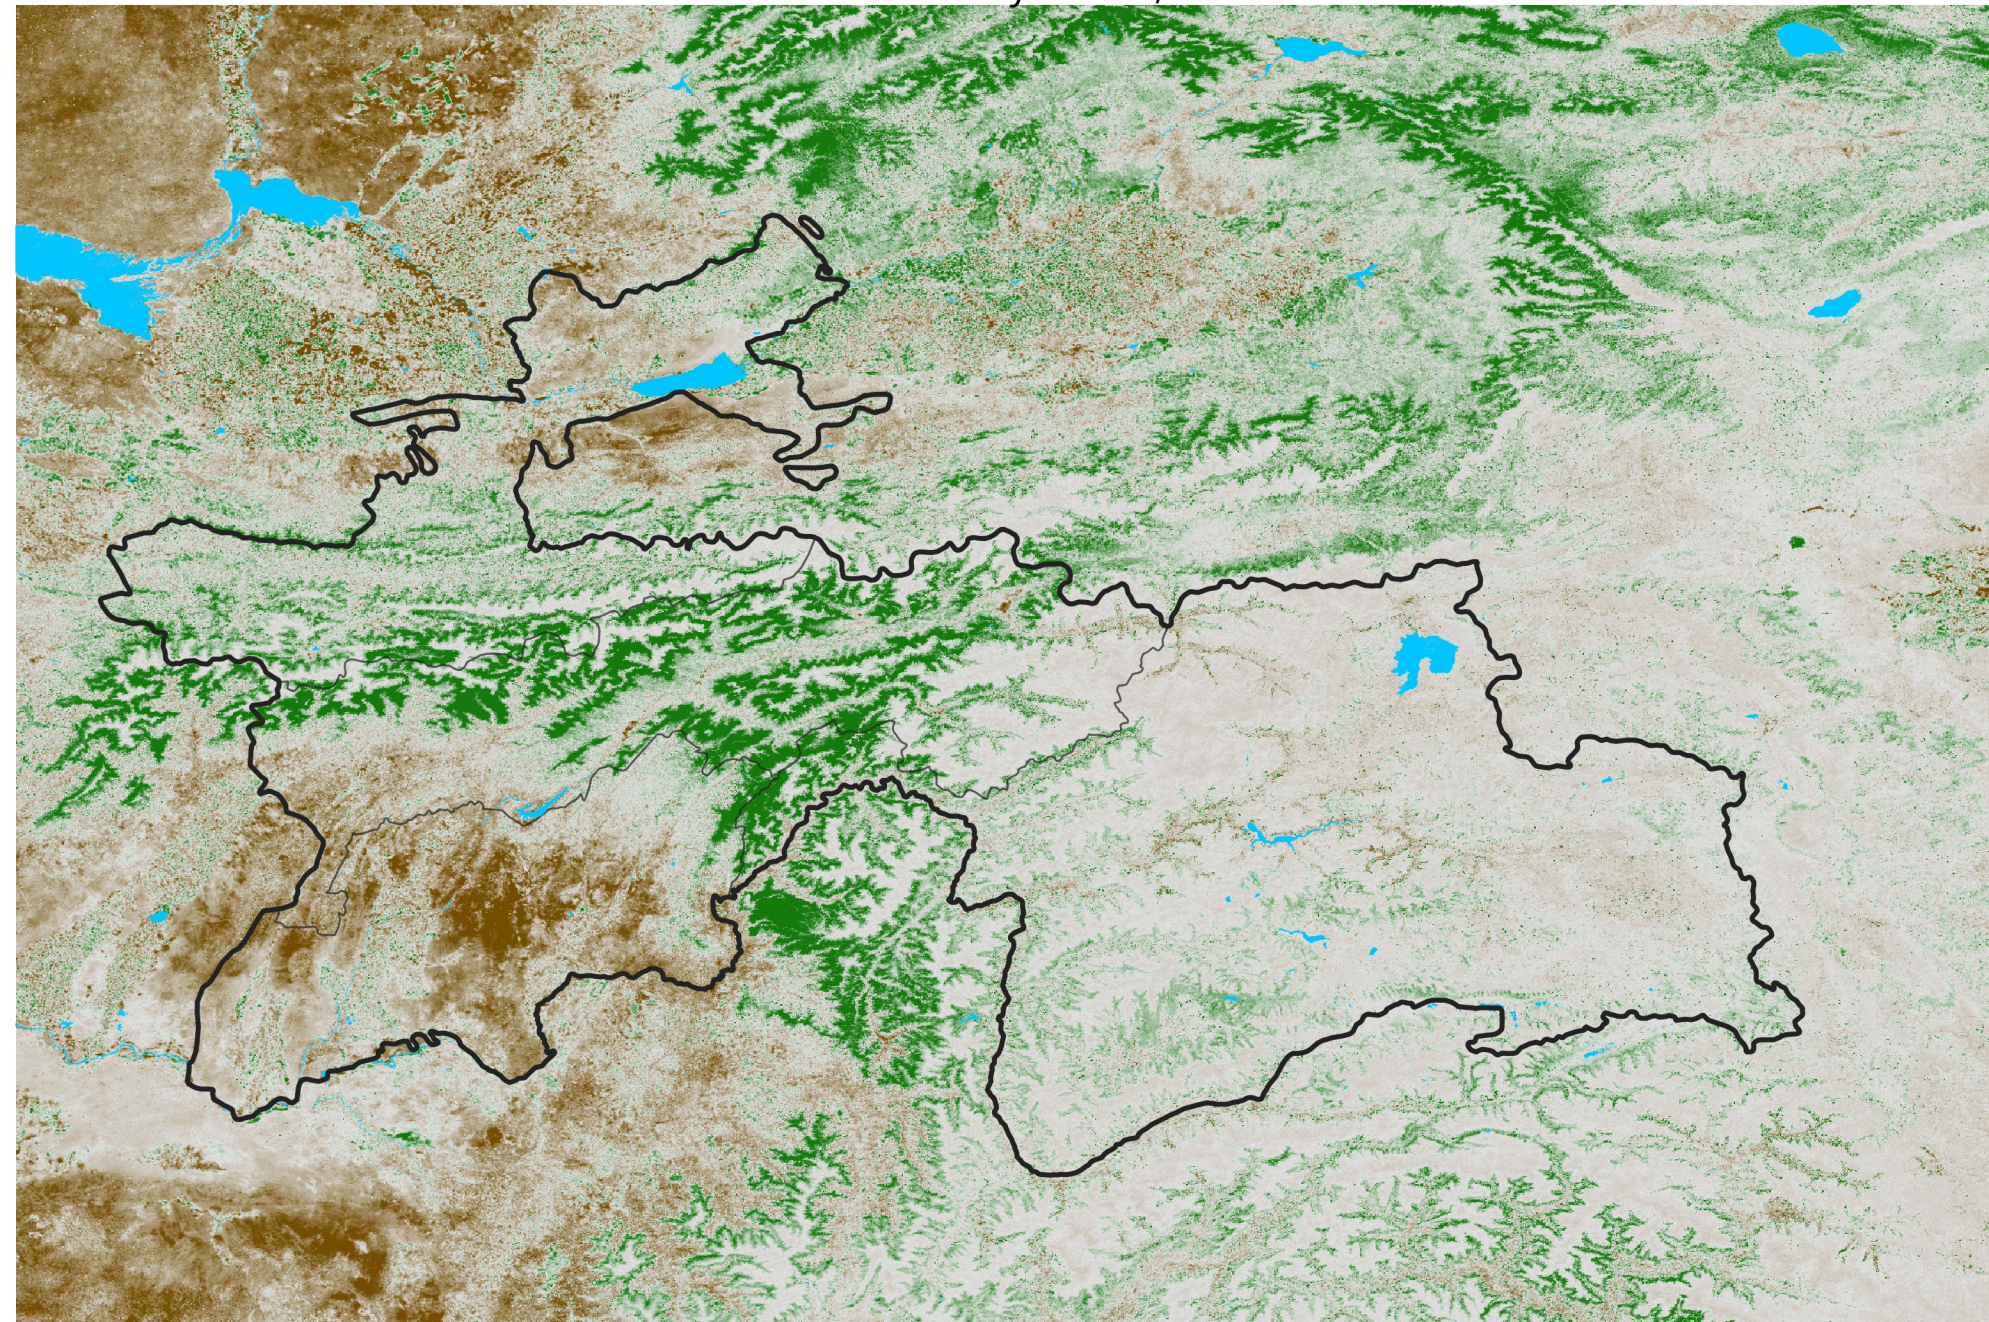

Tajikistan NDVI Anomaly

2025 minus Mean (2012 - 2021)

Period 26 / May 01 - 10, 2025

NDVI Anomaly

< -0.3 -0.2 -0.1 -0.05 0.05 0.1 0.2 > 0.3

Negative

No Difference

Positive