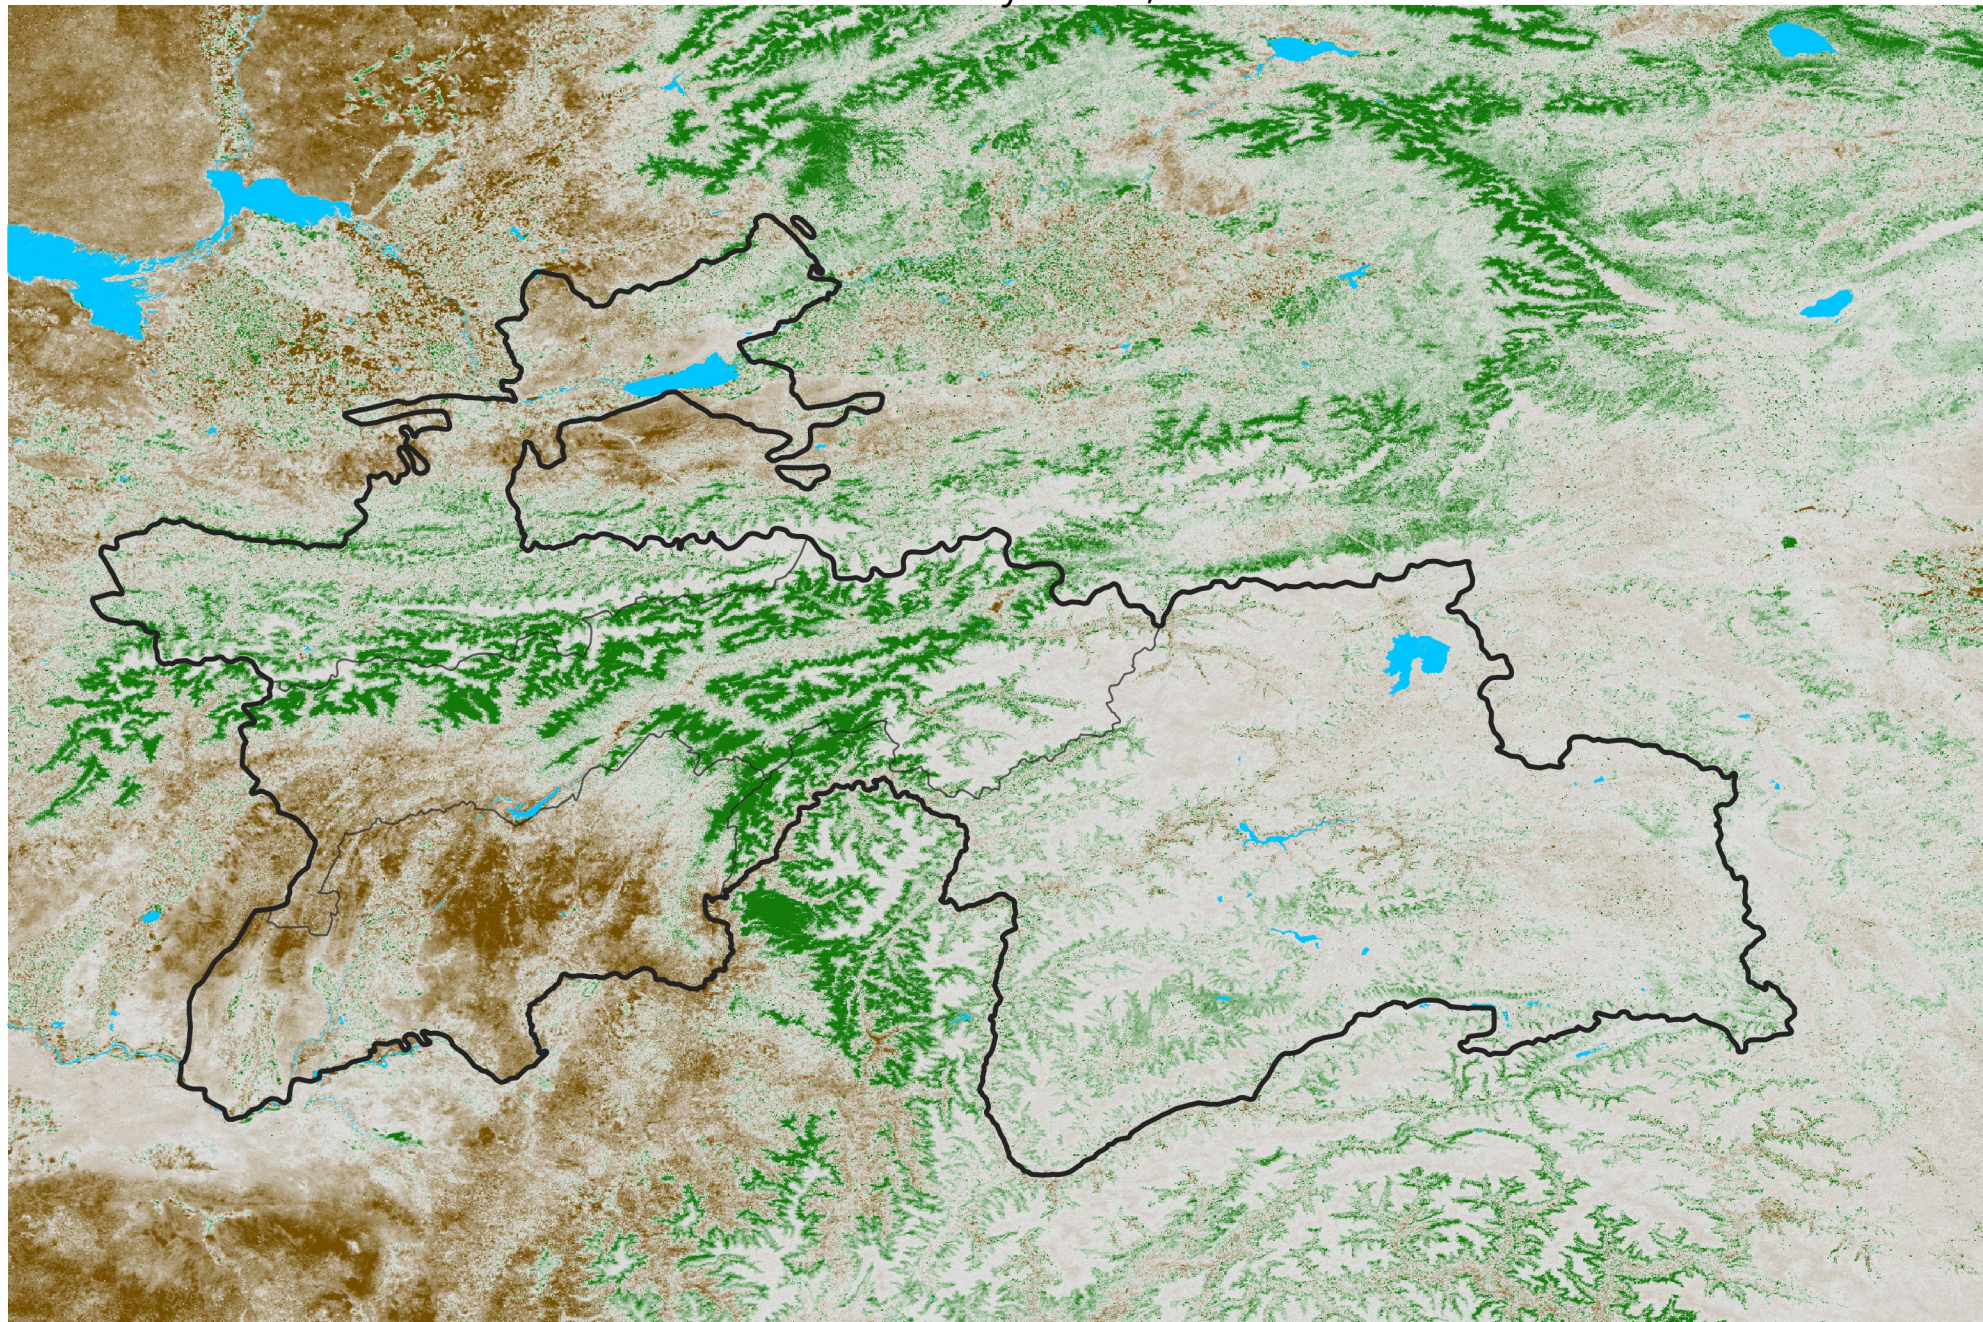

Tajikistan NDVI Anomaly

2025 minus Mean (2012 - 2021)

Period 27 / May 06 - 15, 2025

NDVI Anomaly

< -0.3 -0.2 -0.1 -0.05 0.05 0.1 0.2 > 0.3

Negative

No Difference

Positive