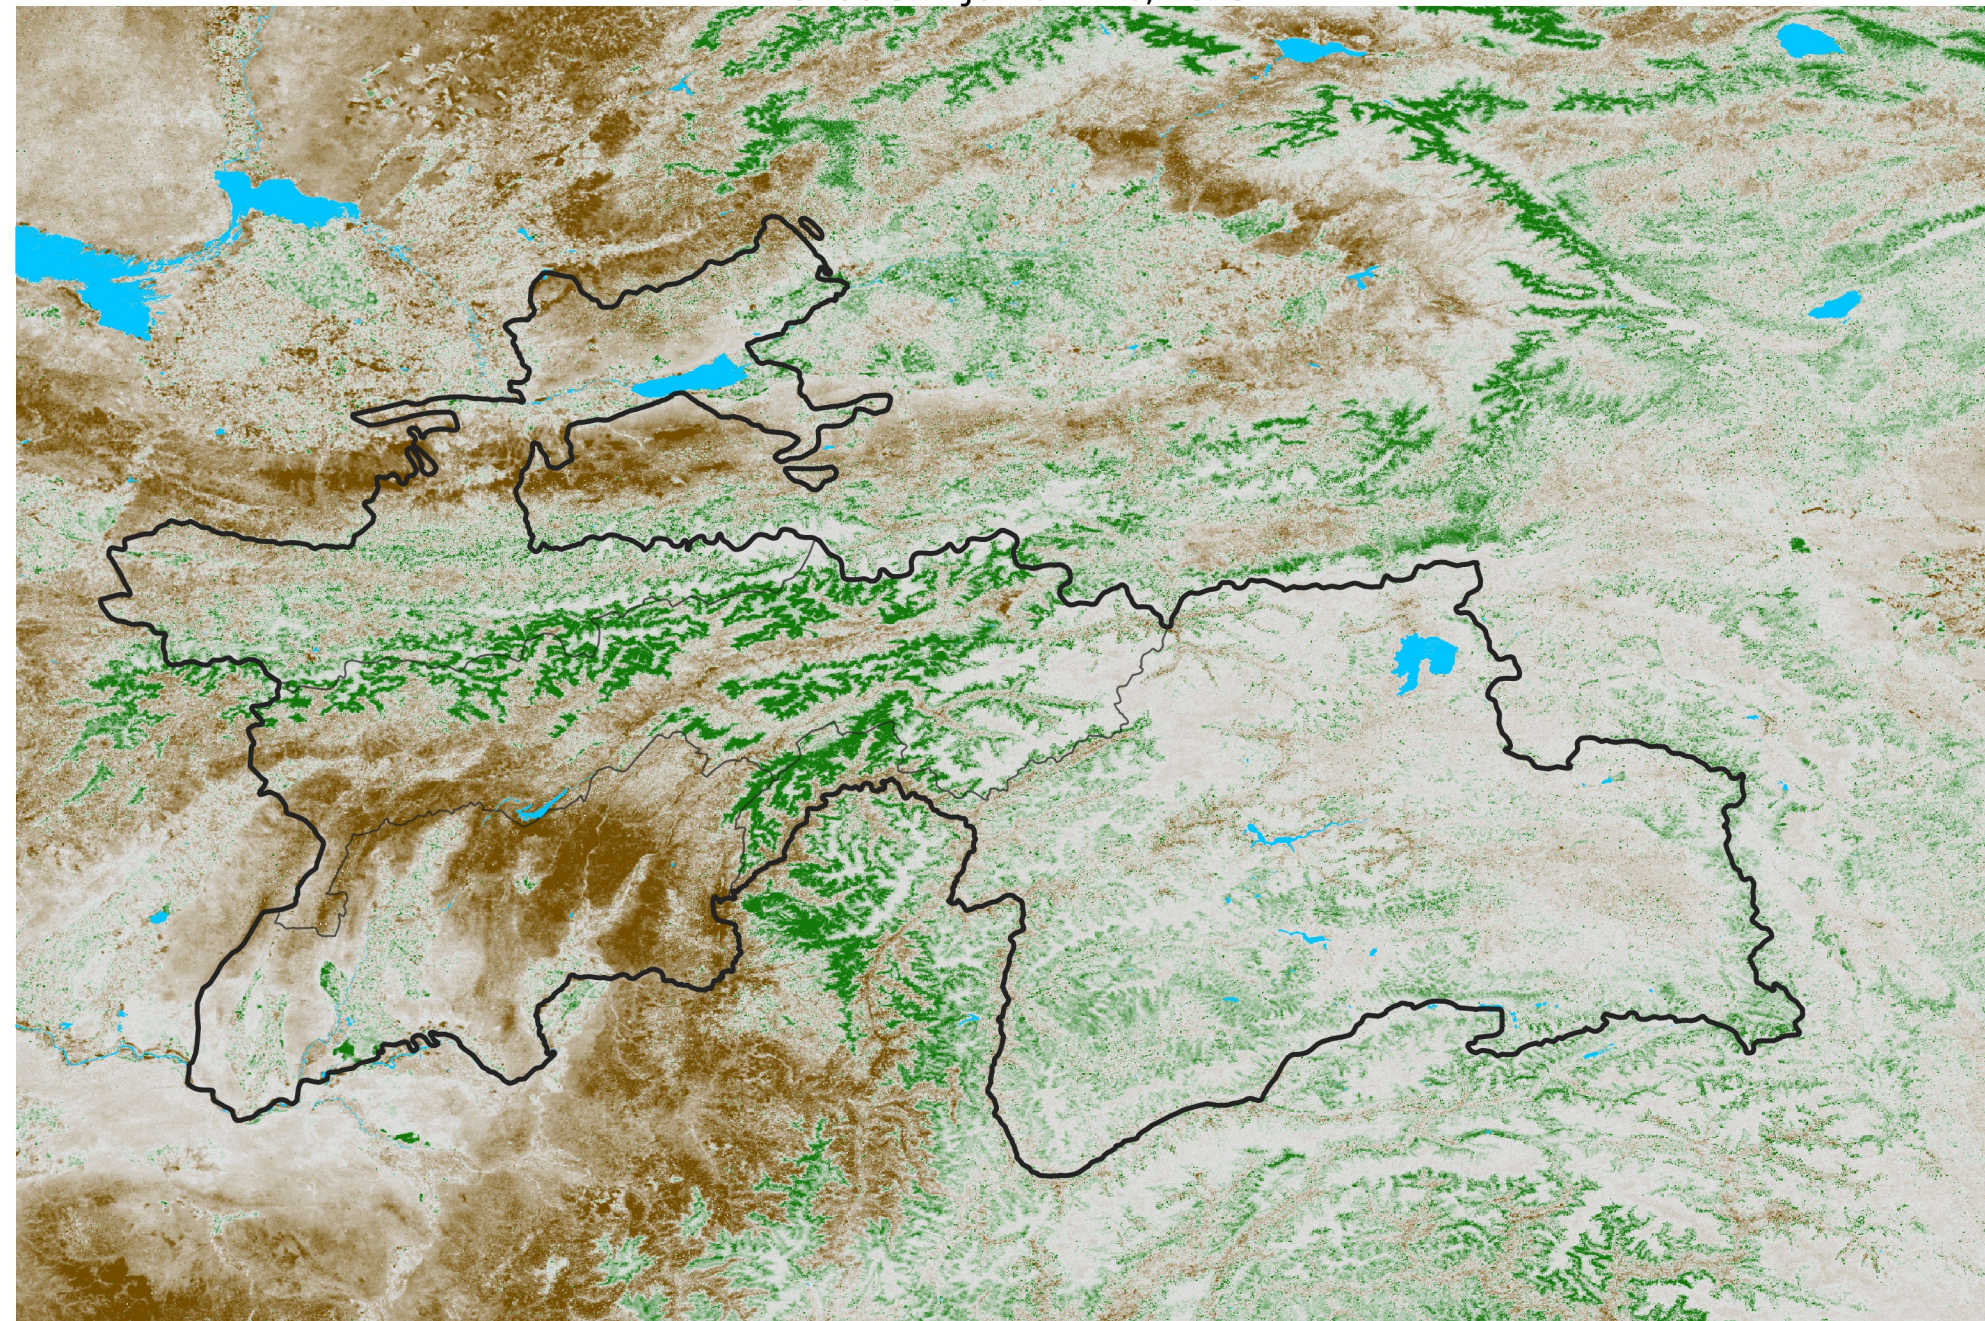

Tajikistan NDVI Anomaly

2025 minus Mean (2012 - 2021)

Period 32 / Jun 01 - 10, 2025

NDVI Anomaly

< -0.3 -0.2 -0.1 -0.05 0.05 0.1 0.2 > 0.3

Negative

No Difference

Positive