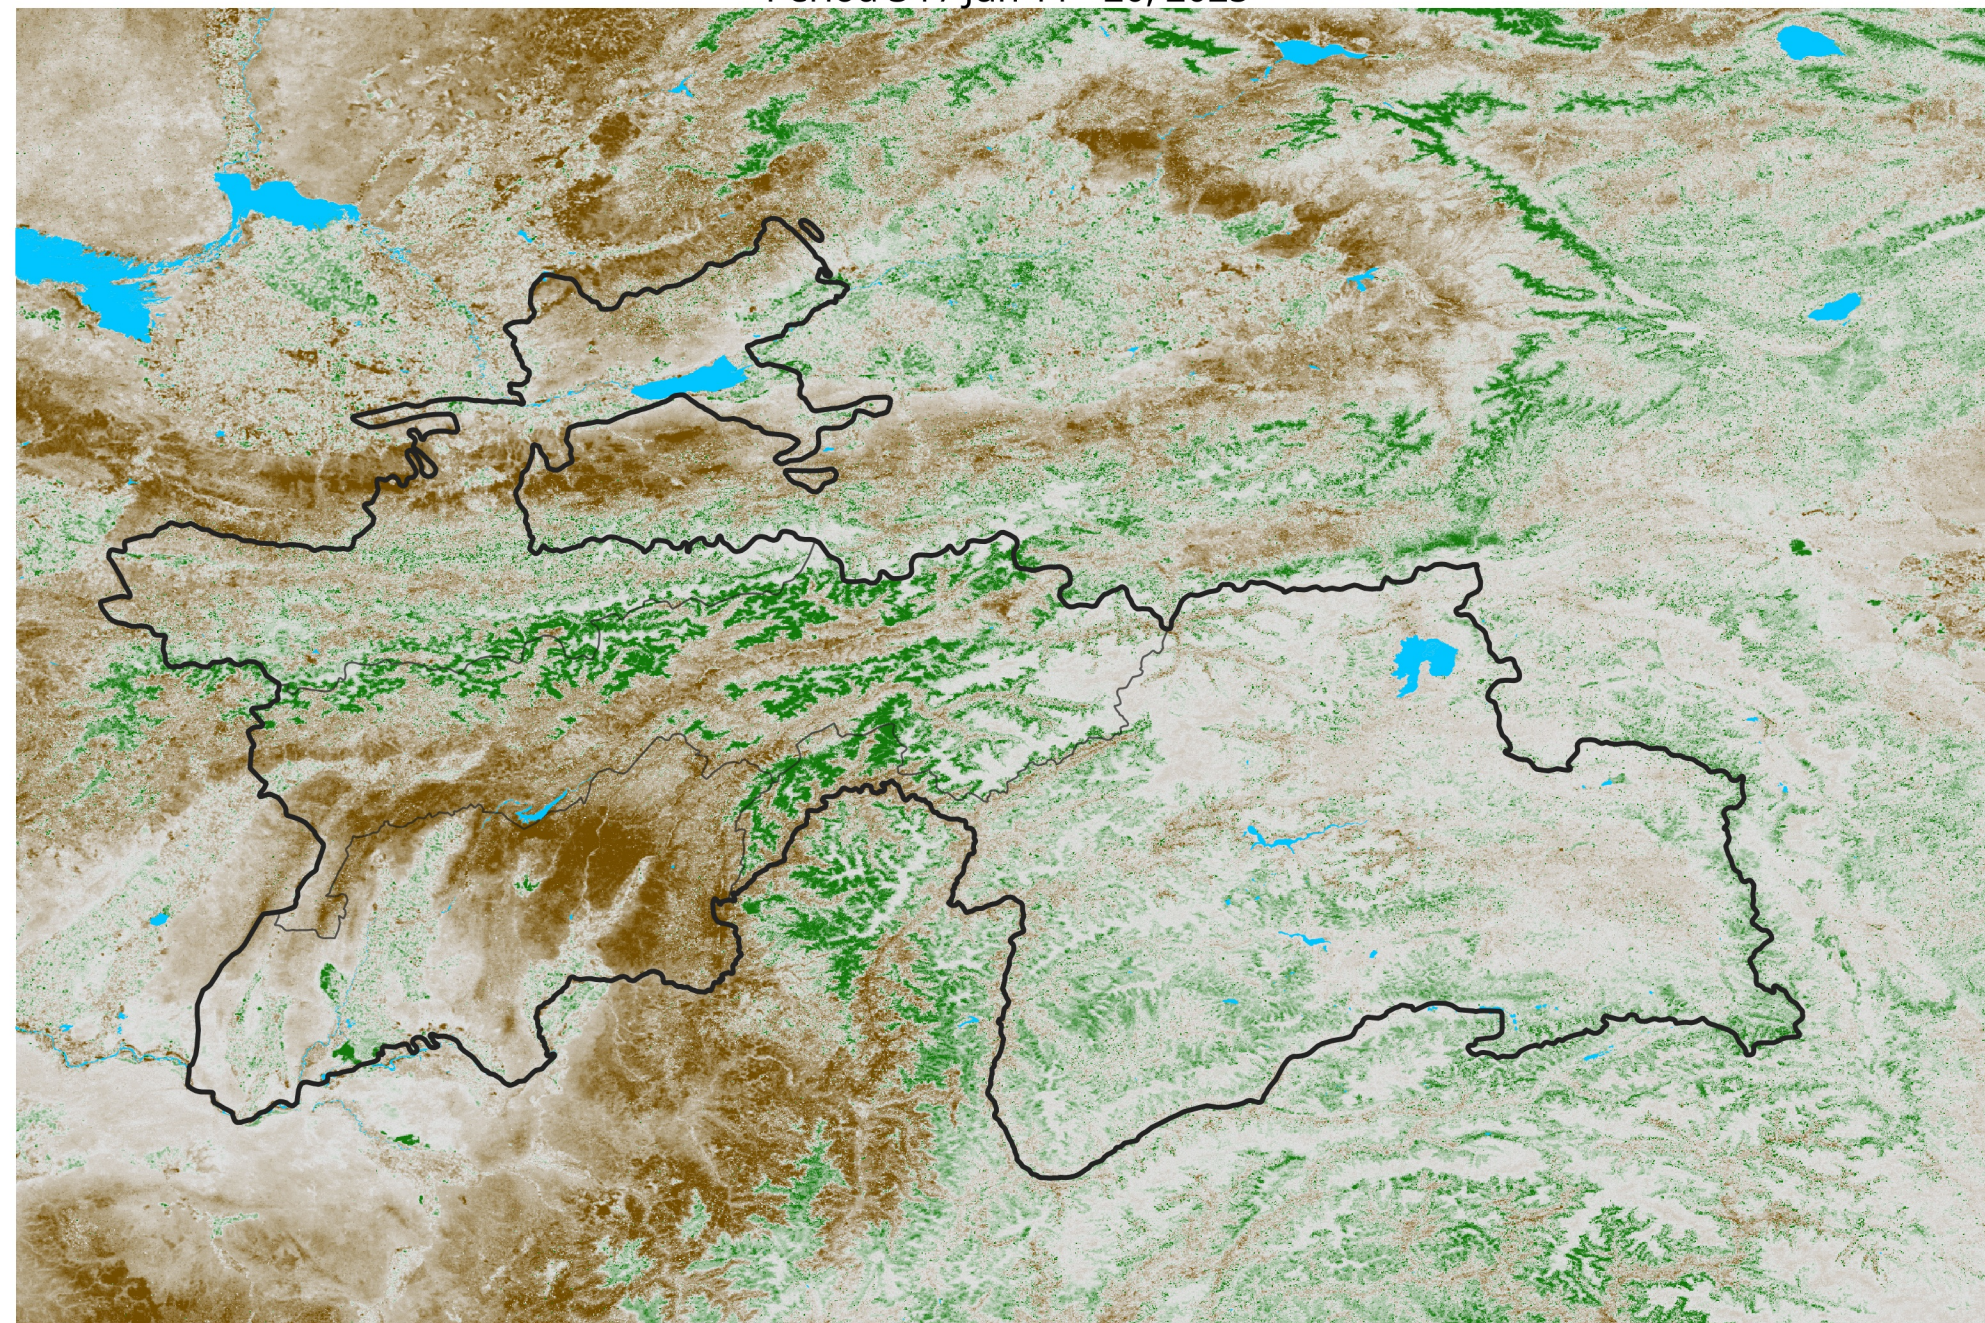

Tajikistan NDVI Anomaly

2025 minus Mean (2012 - 2021)

Period 34 / Jun 11 - 20, 2025

NDVI Anomaly

< -0.3 -0.2 -0.1 -0.05 0.05 0.1 0.2 > 0.3

Negative

No Difference

Positive