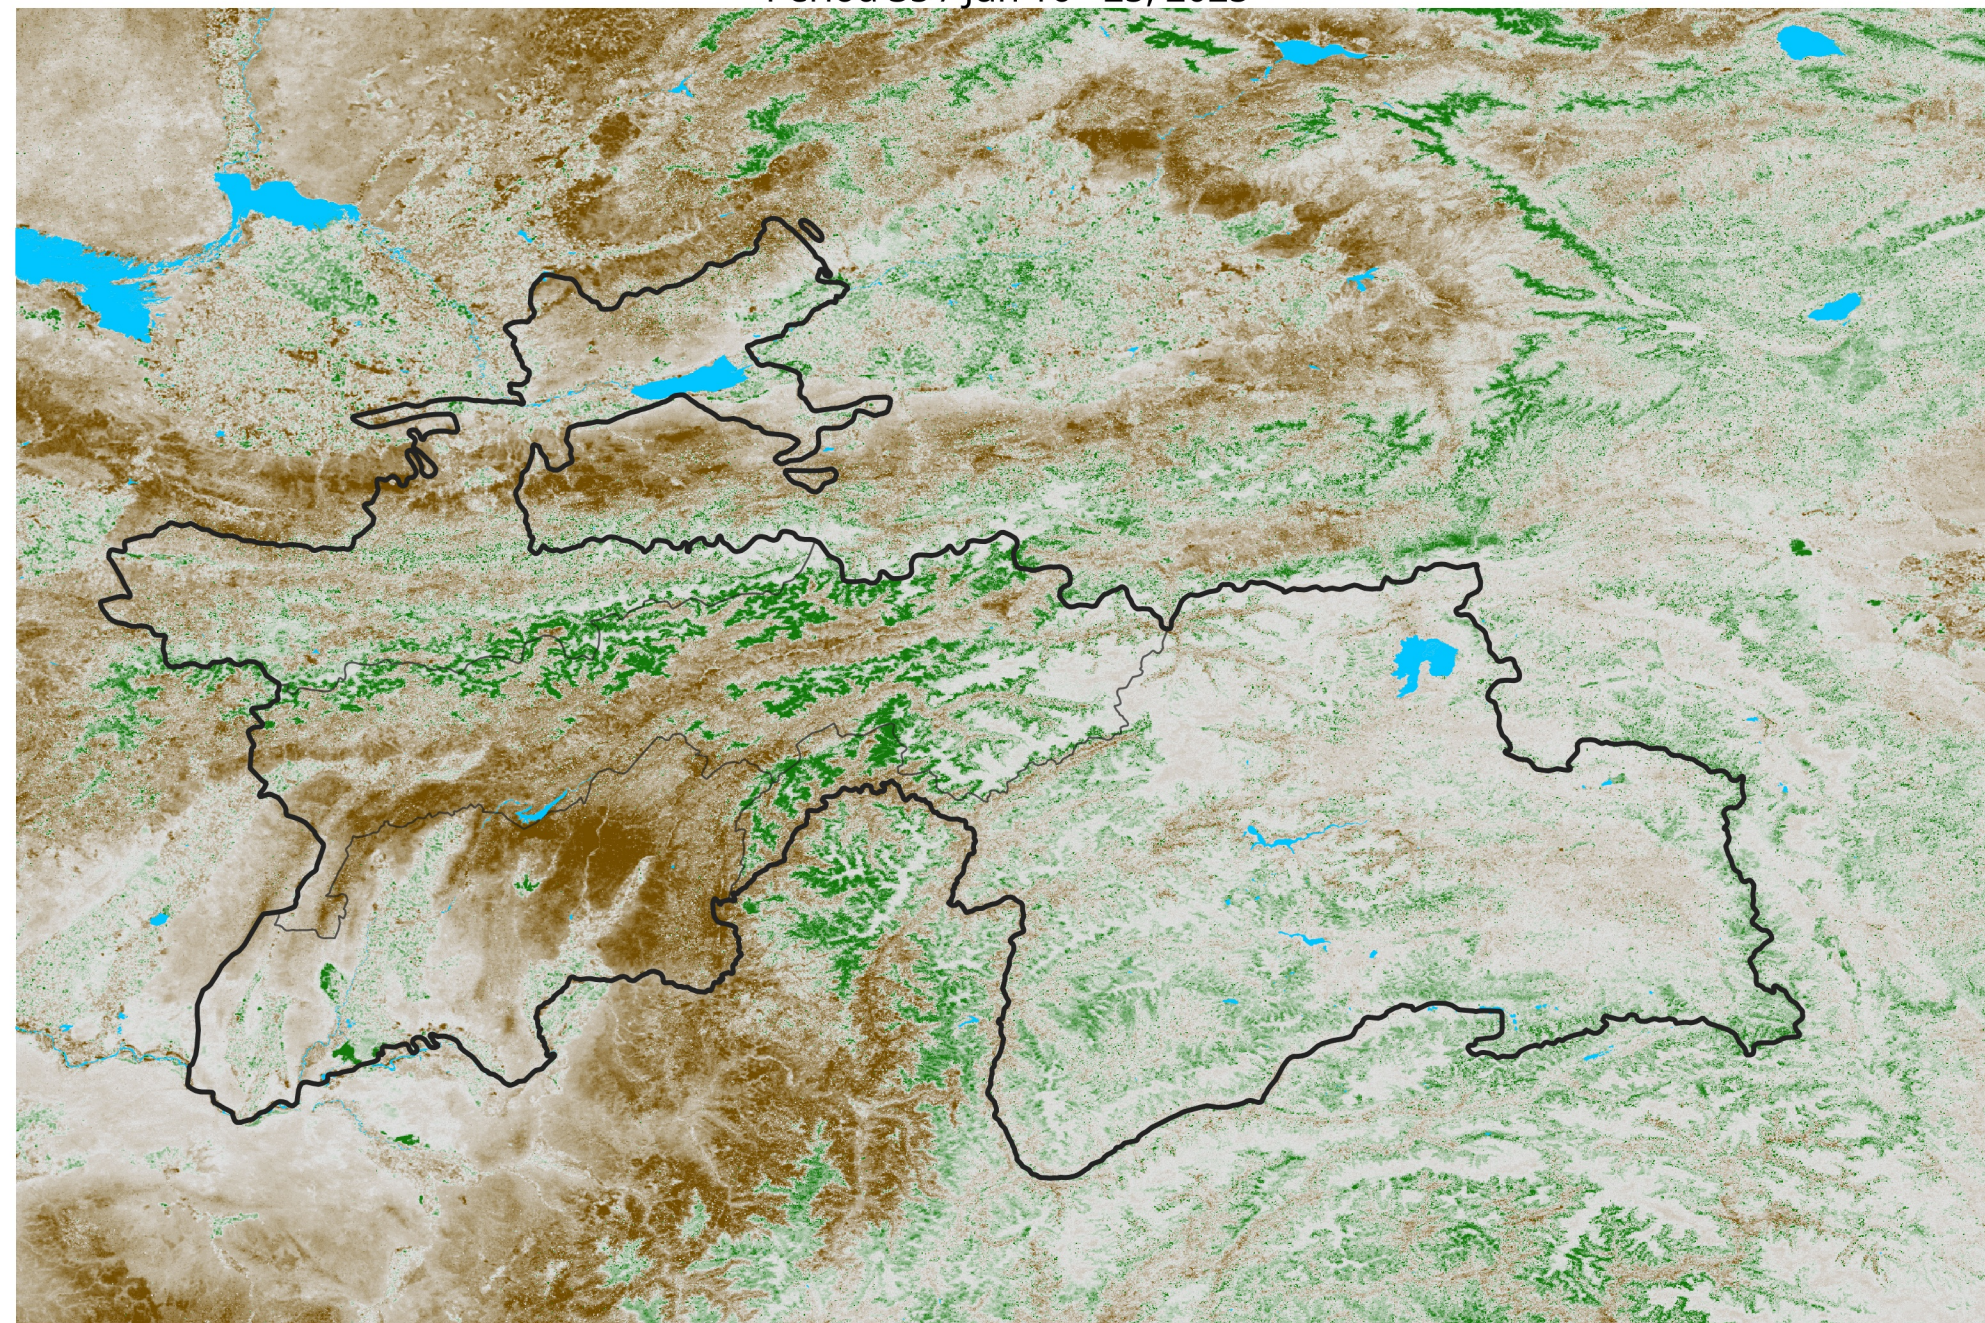

Tajikistan NDVI Anomaly

2025 minus Mean (2012 - 2021)

Period 35 / Jun 16 - 25, 2025

NDVI Anomaly

< -0.3 -0.2 -0.1 -0.05 0.05 0.1 0.2 > 0.3

Negative

No Difference

Positive