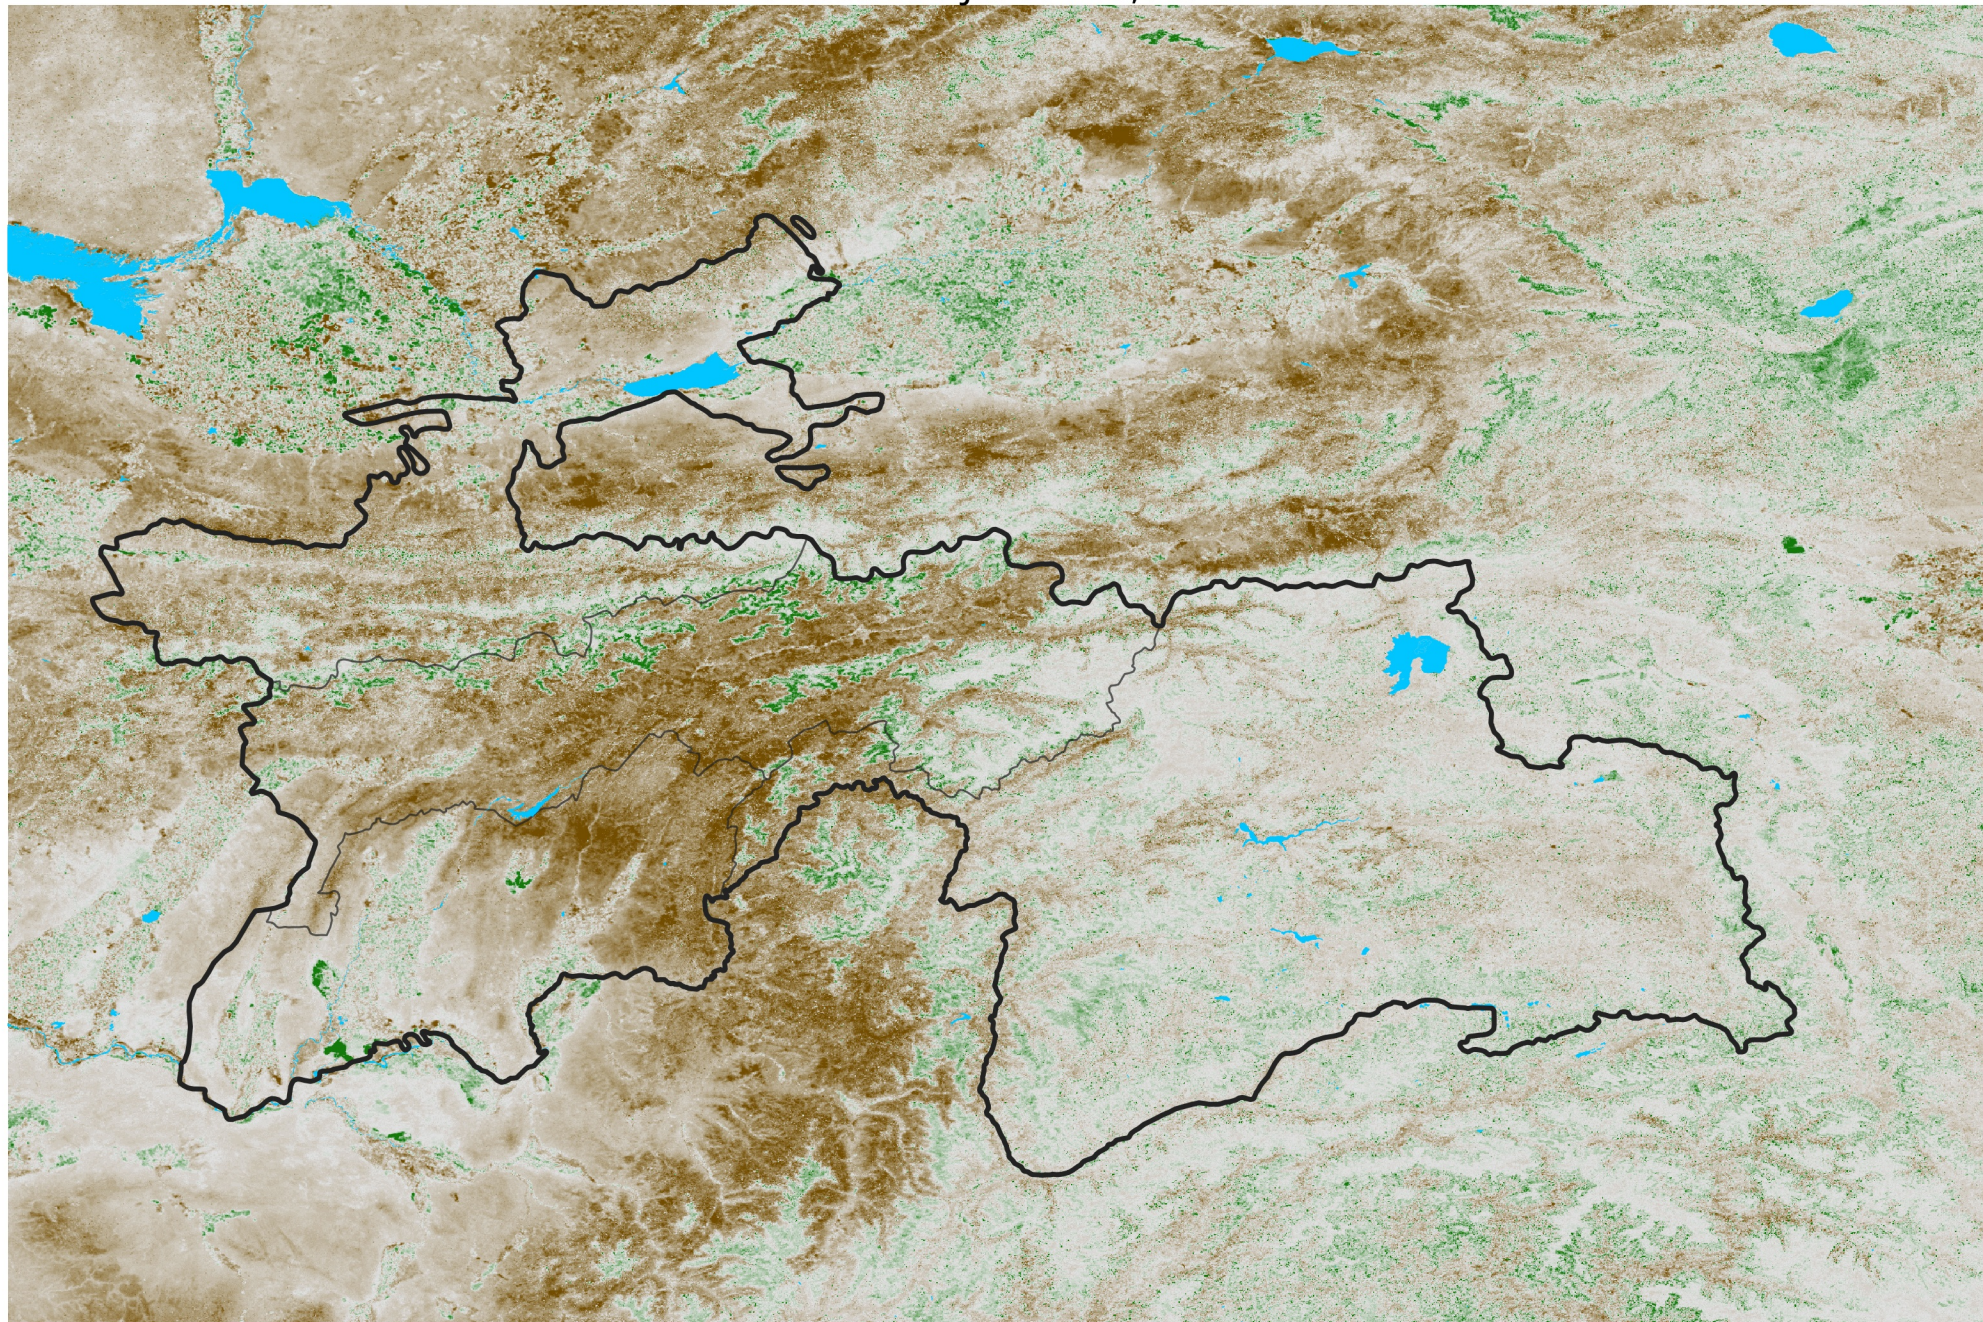

Tajikistan NDVI Anomaly

2025 minus Mean (2012 - 2021)

Period 39 / Jul 06 - 15, 2025

NDVI Anomaly

< -0.3 -0.2 -0.1 -0.05 0.05 0.1 0.2 > 0.3

Negative

No Difference

Positive