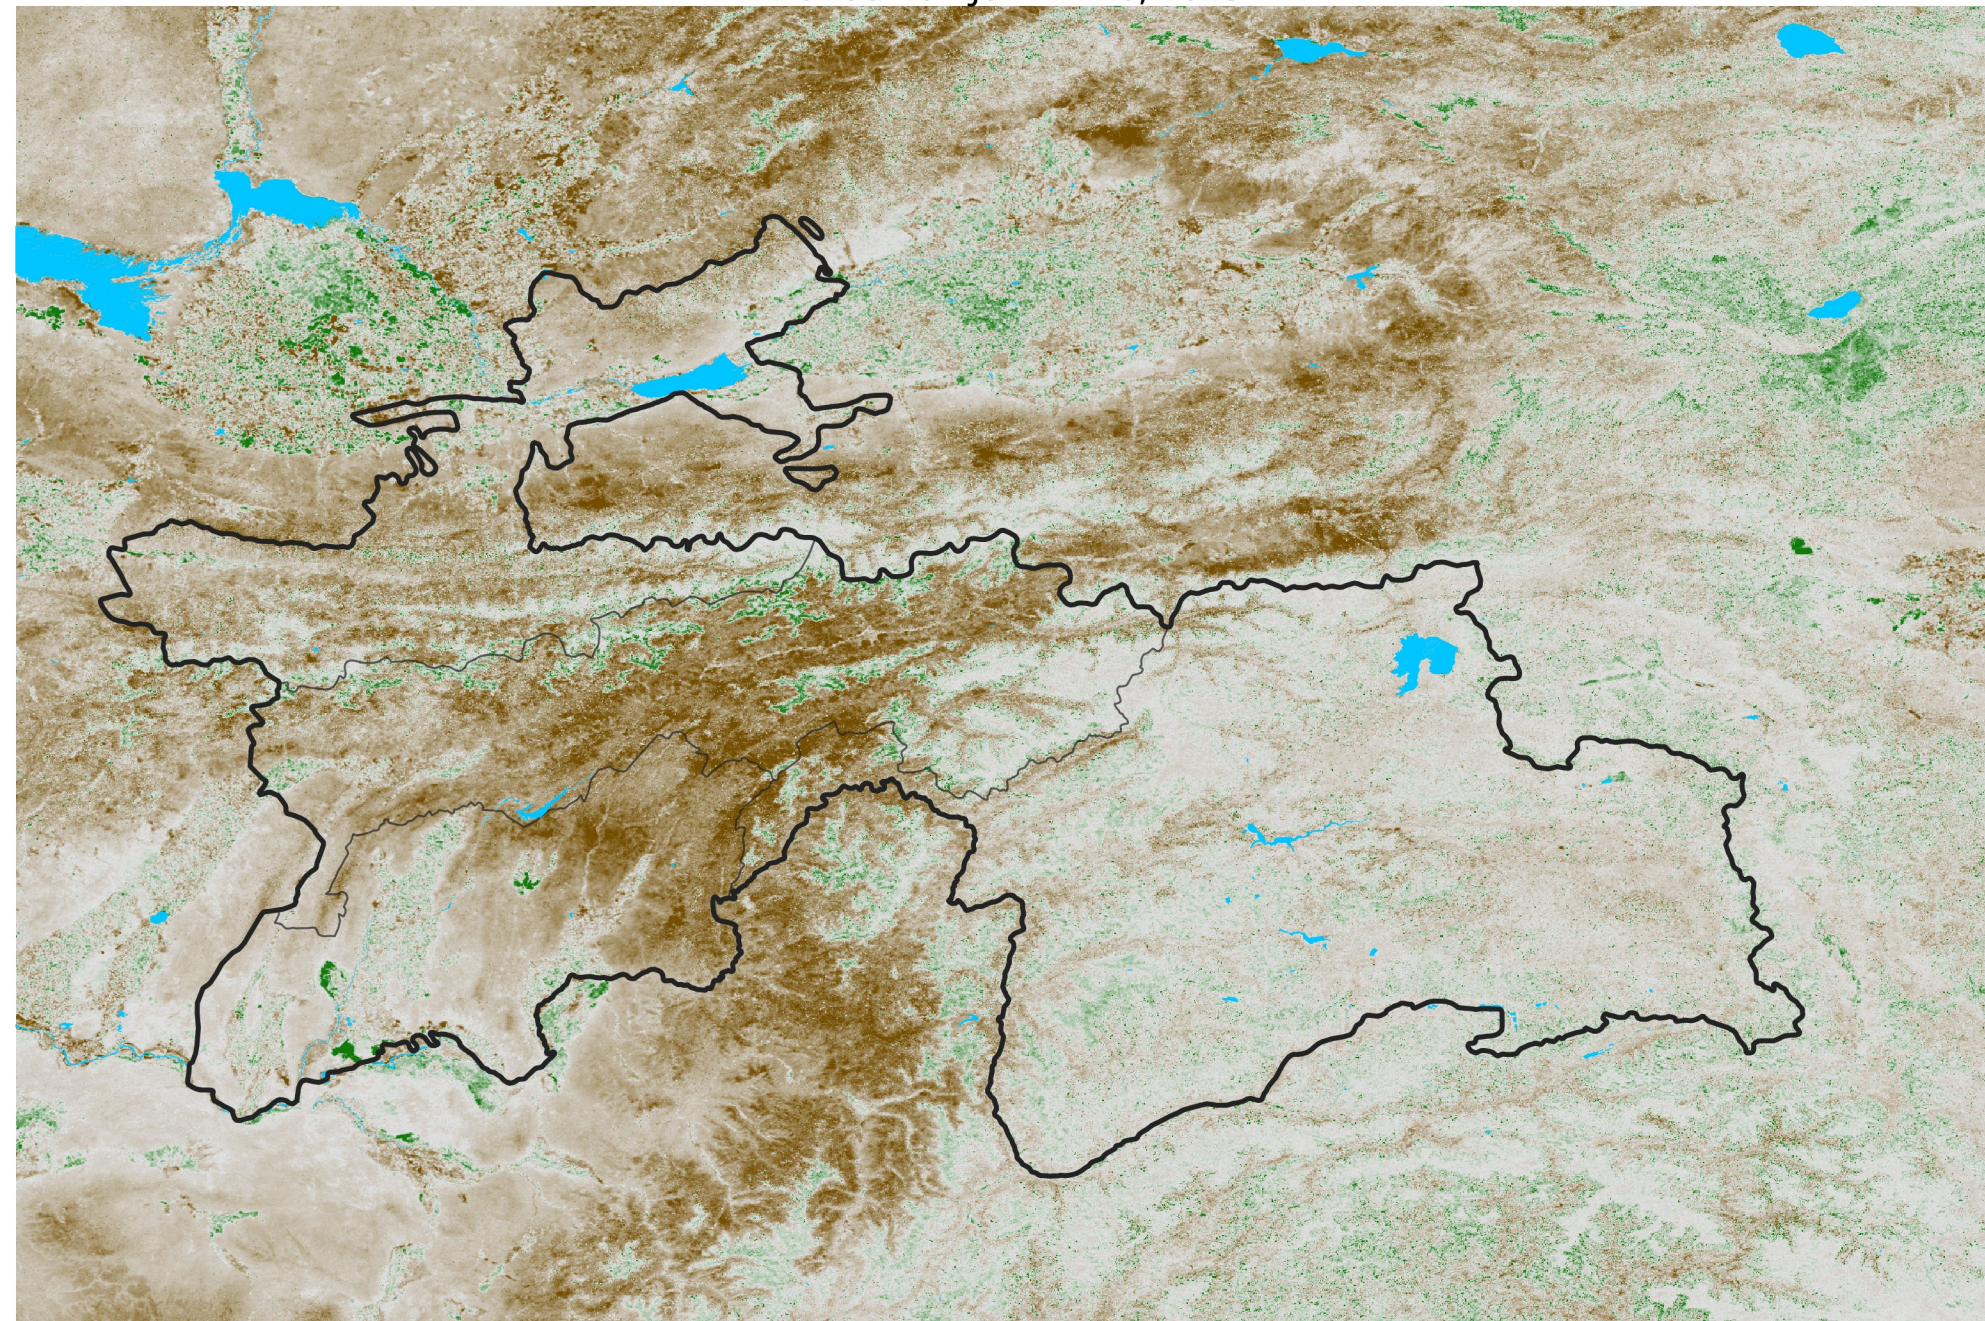

Tajikistan NDVI Anomaly

2025 minus Mean (2012 - 2021)

Period 40 / Jul 11 - 20, 2025

NDVI Anomaly

< -0.3 -0.2 -0.1 -0.05 0.05 0.1 0.2 > 0.3

Negative

No Difference

Positive