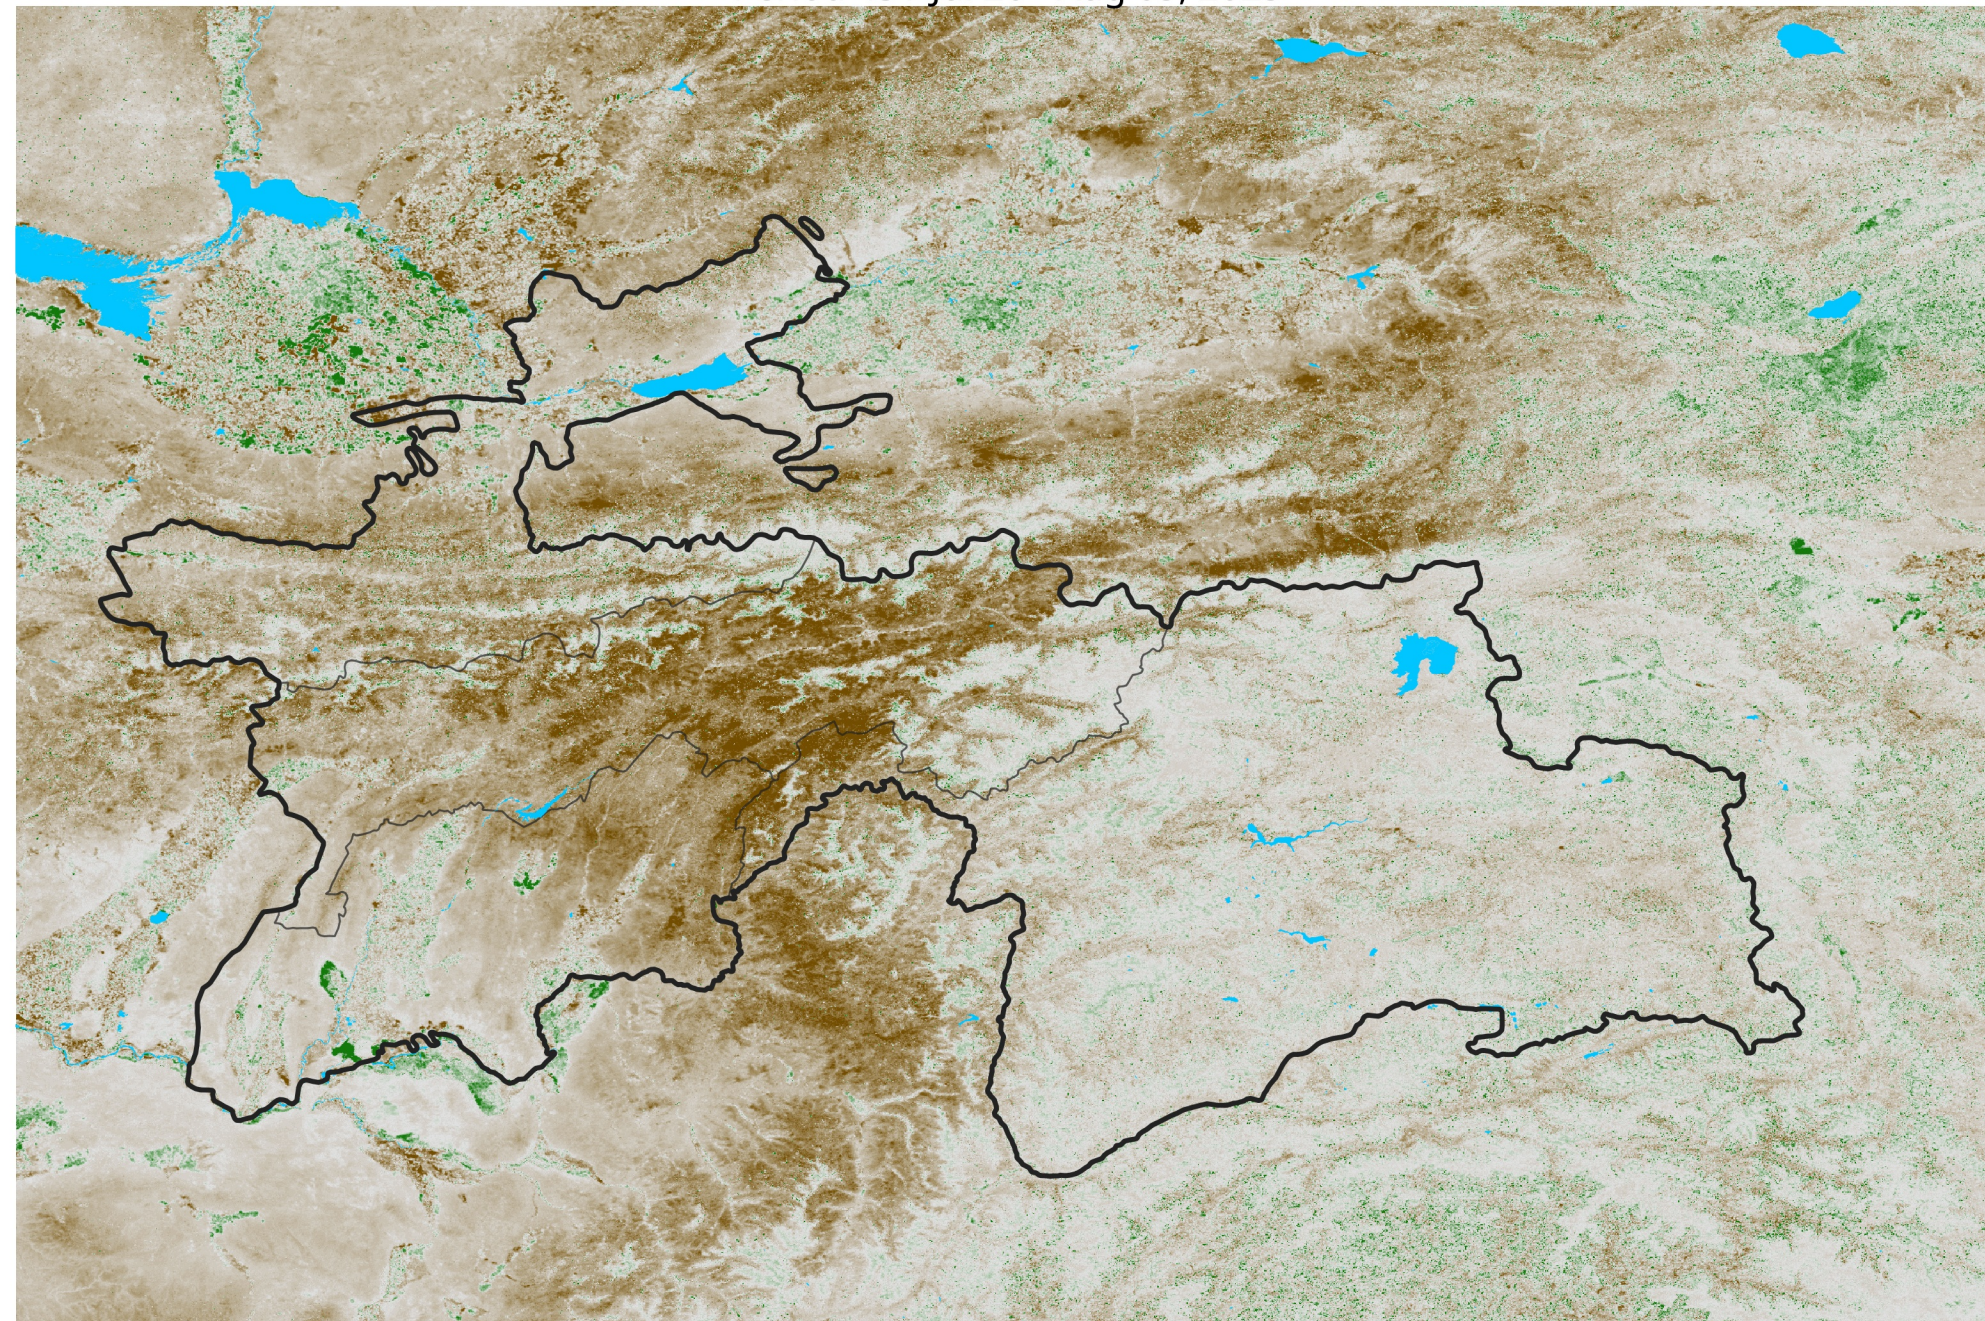

Tajikistan NDVI Anomaly

2025 minus Mean (2012 - 2021)

Period 43 / Jul 26 - Aug 05, 2025

NDVI Anomaly

< -0.3 -0.2 -0.1 -0.05 0.05 0.1 0.2 > 0.3

Negative

No Difference

Positive