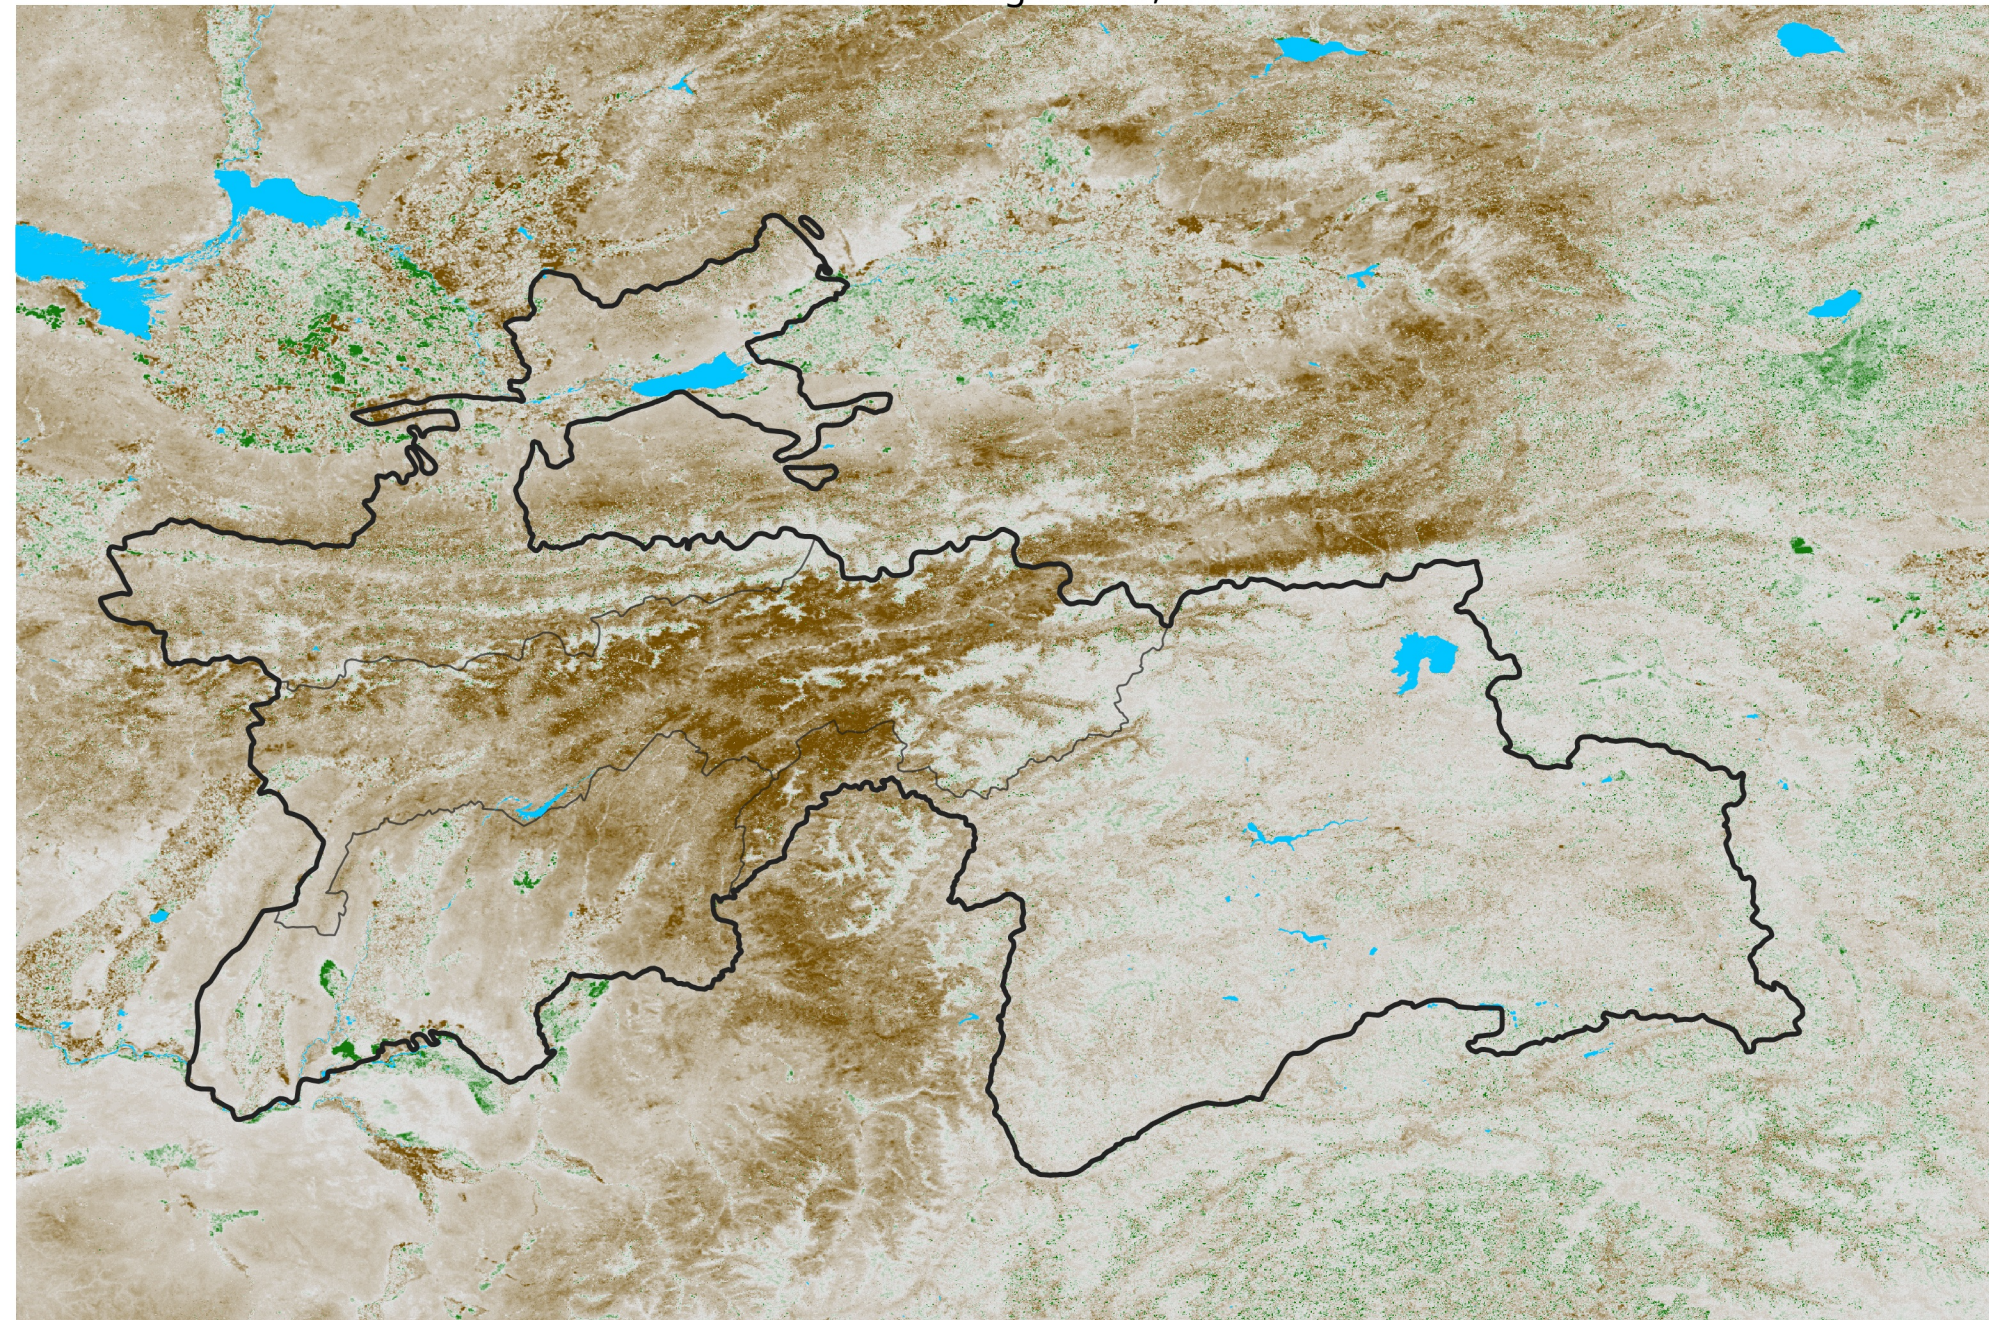

Tajikistan NDVI Anomaly

2025 minus Mean (2012 - 2021)

Period 45 / Aug 06 - 15, 2025

NDVI Anomaly

< -0.3 -0.2 -0.1 -0.05 0.05 0.1 0.2 > 0.3

Negative

No Difference

Positive