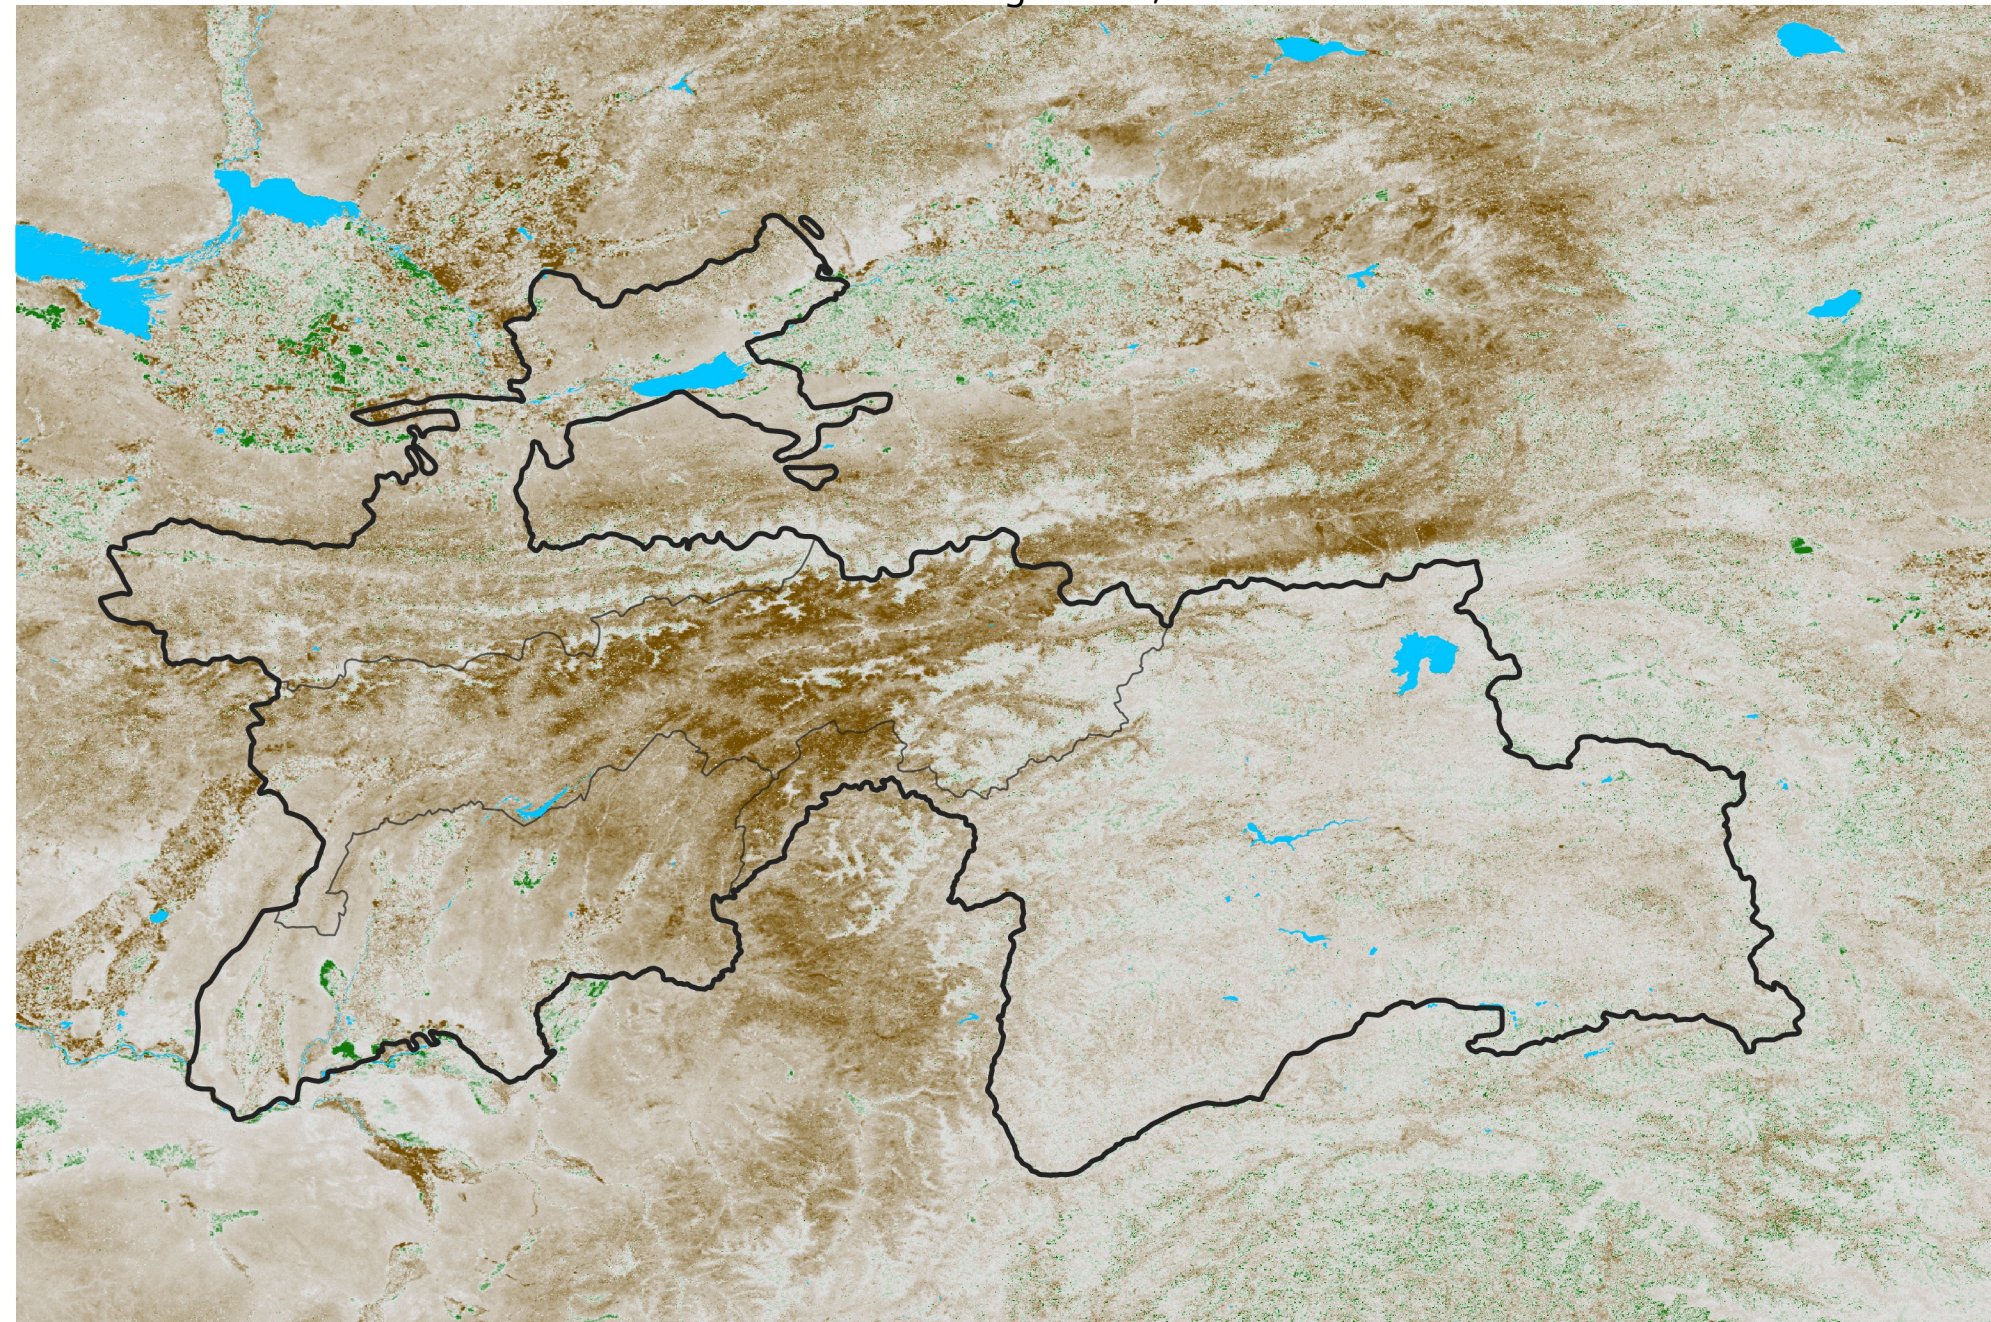

Tajikistan NDVI Anomaly

2025 minus Mean (2012 - 2021)

Period 47 / Aug 16 - 25, 2025

NDVI Anomaly

< -0.3 -0.2 -0.1 -0.05 0.05 0.1 0.2 > 0.3

Negative

No Difference

Positive