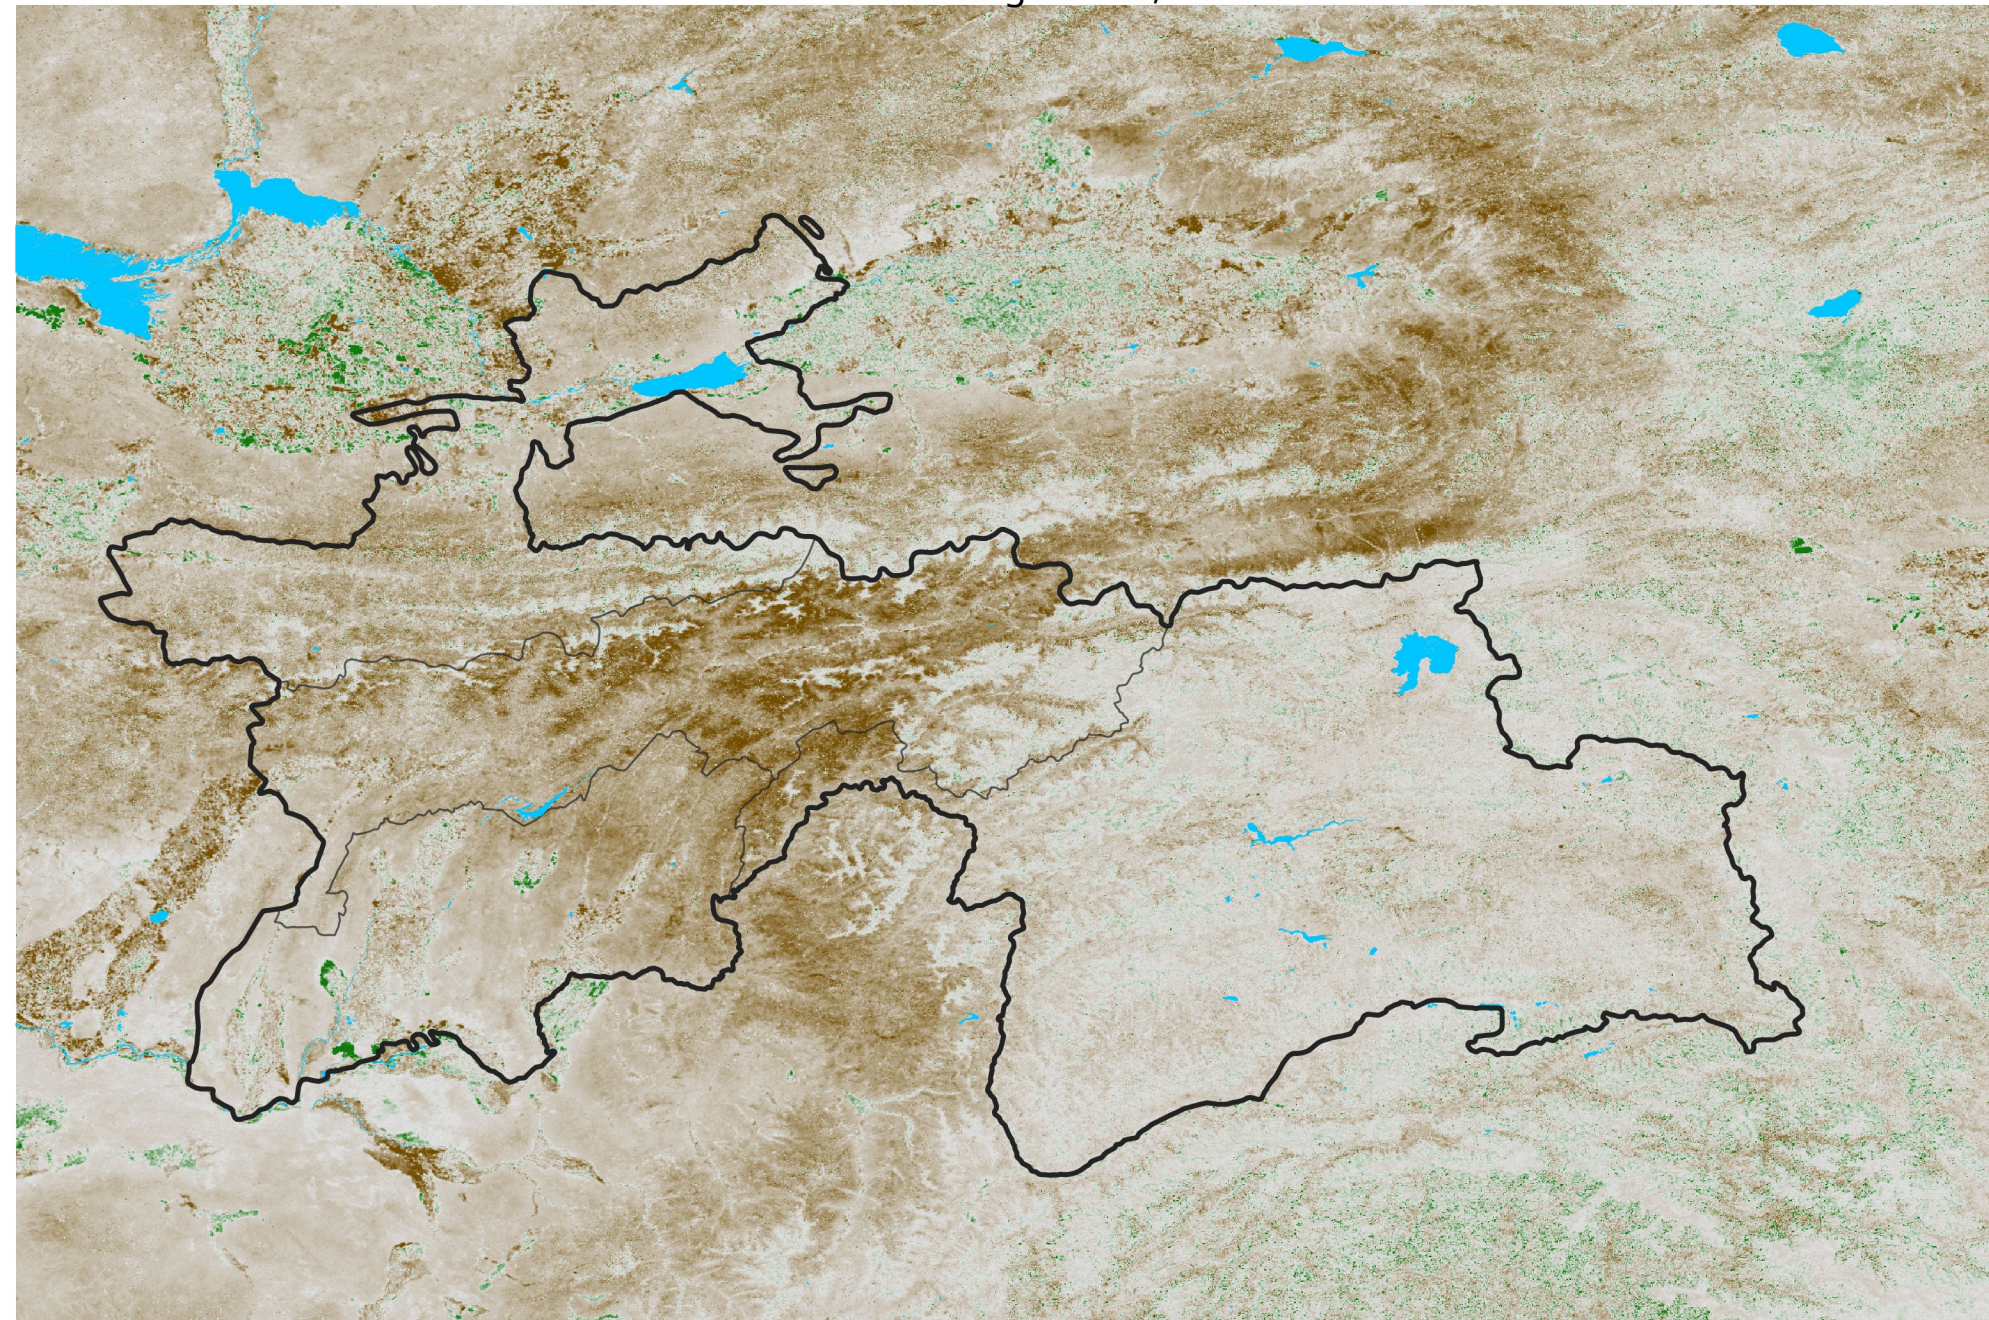

Tajikistan NDVI Anomaly

2025 minus Mean (2012 - 2021)

Period 48 / Aug 21 - 31, 2025

NDVI Anomaly

< -0.3 -0.2 -0.1 -0.05 0.05 0.1 0.2 > 0.3

Negative

No Difference

Positive