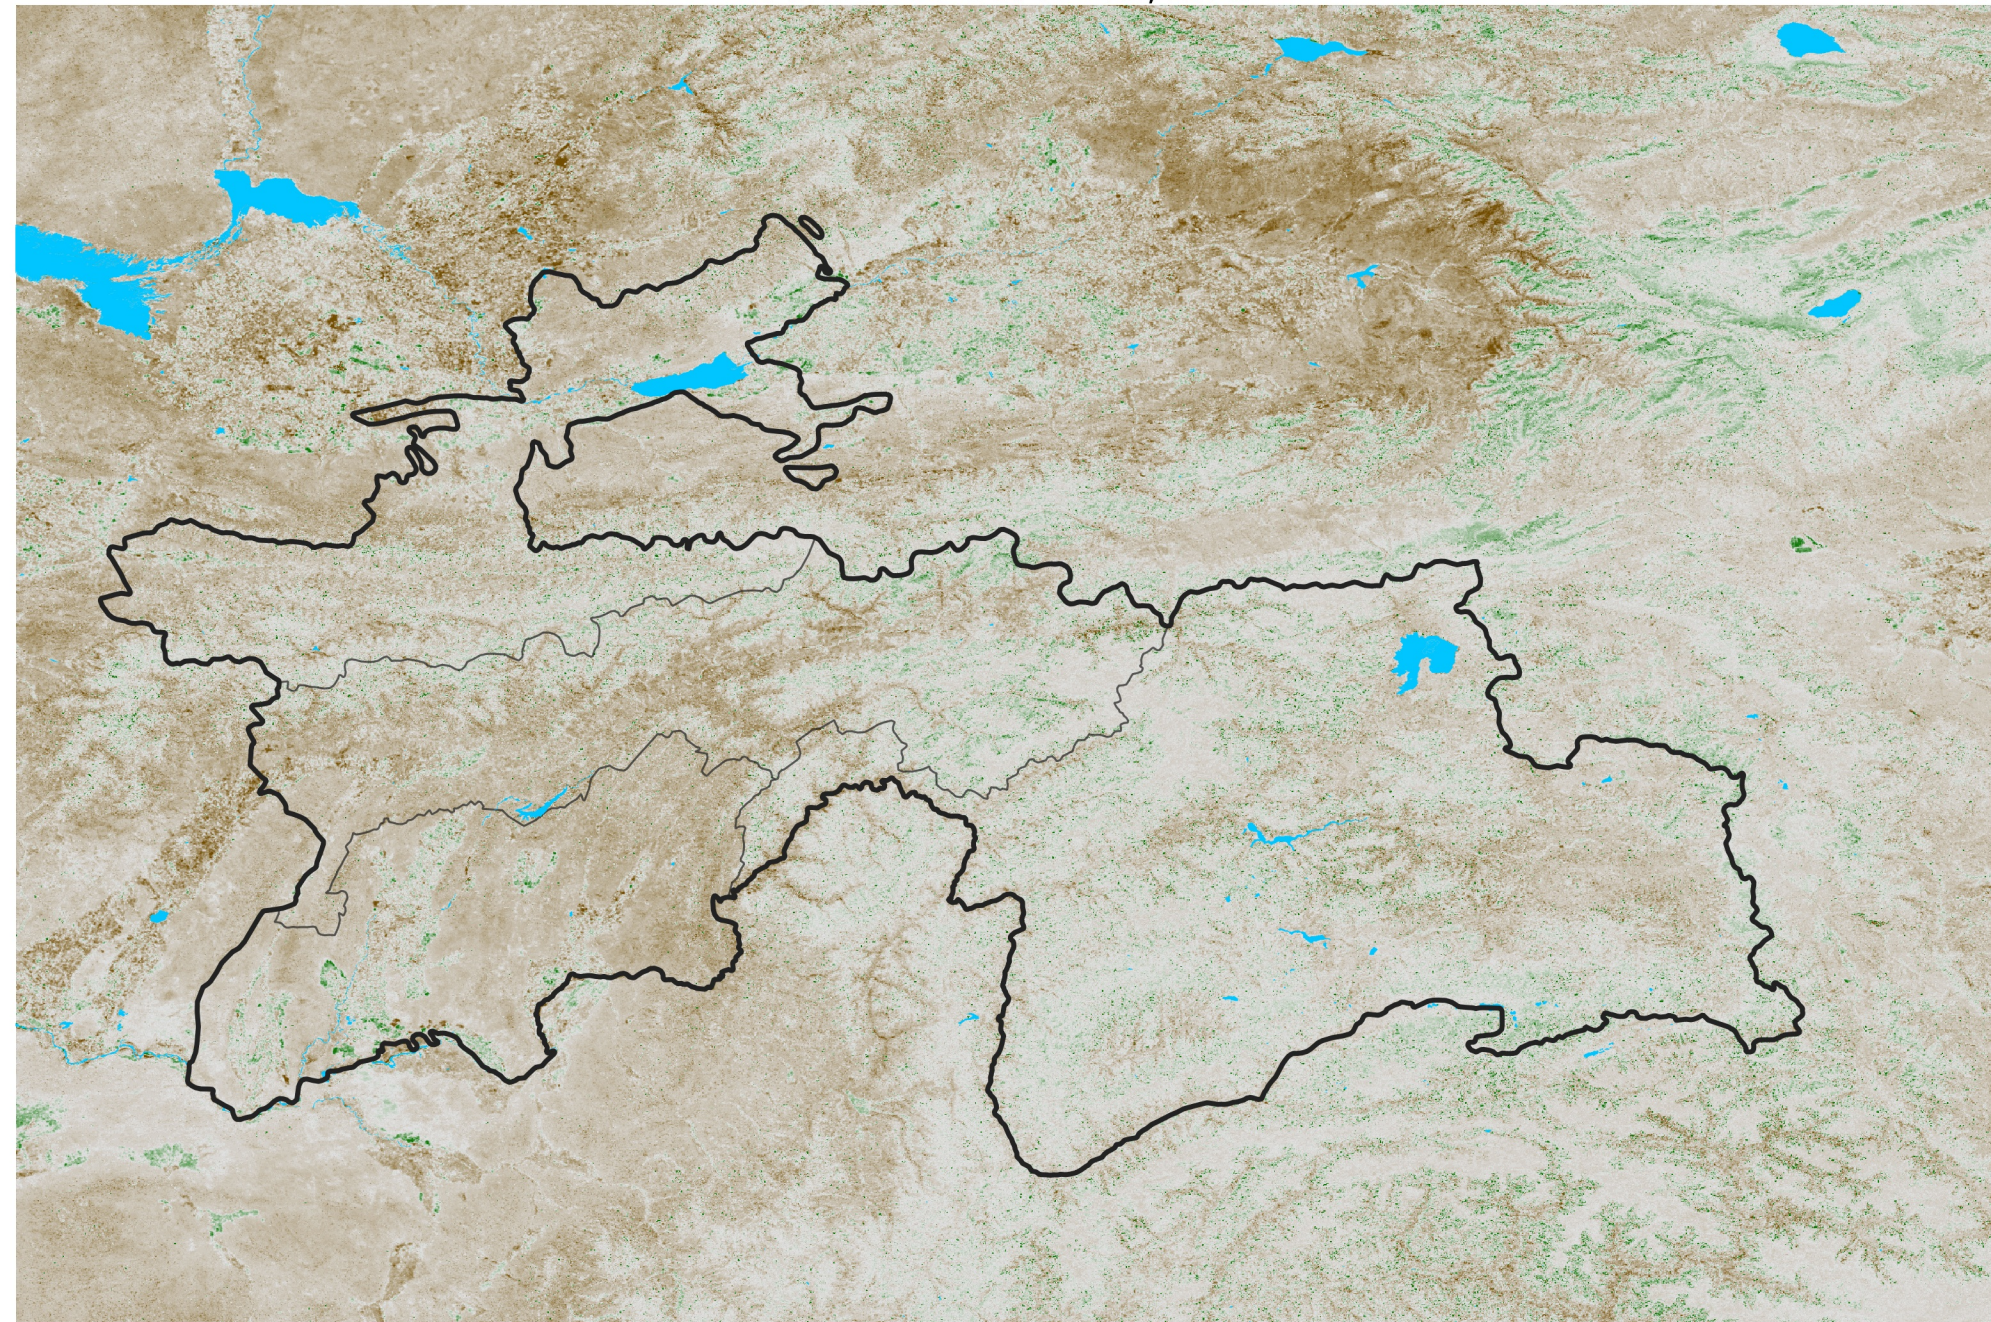

Tajikistan NDVI Anomaly

2025 minus Mean (2012 - 2021)

Period 59 / Oct 16 - 25, 2025

NDVI Anomaly

< -0.3 -0.2 -0.1 -0.05 0.05 0.1 0.2 > 0.3

Negative

No Difference

Positive