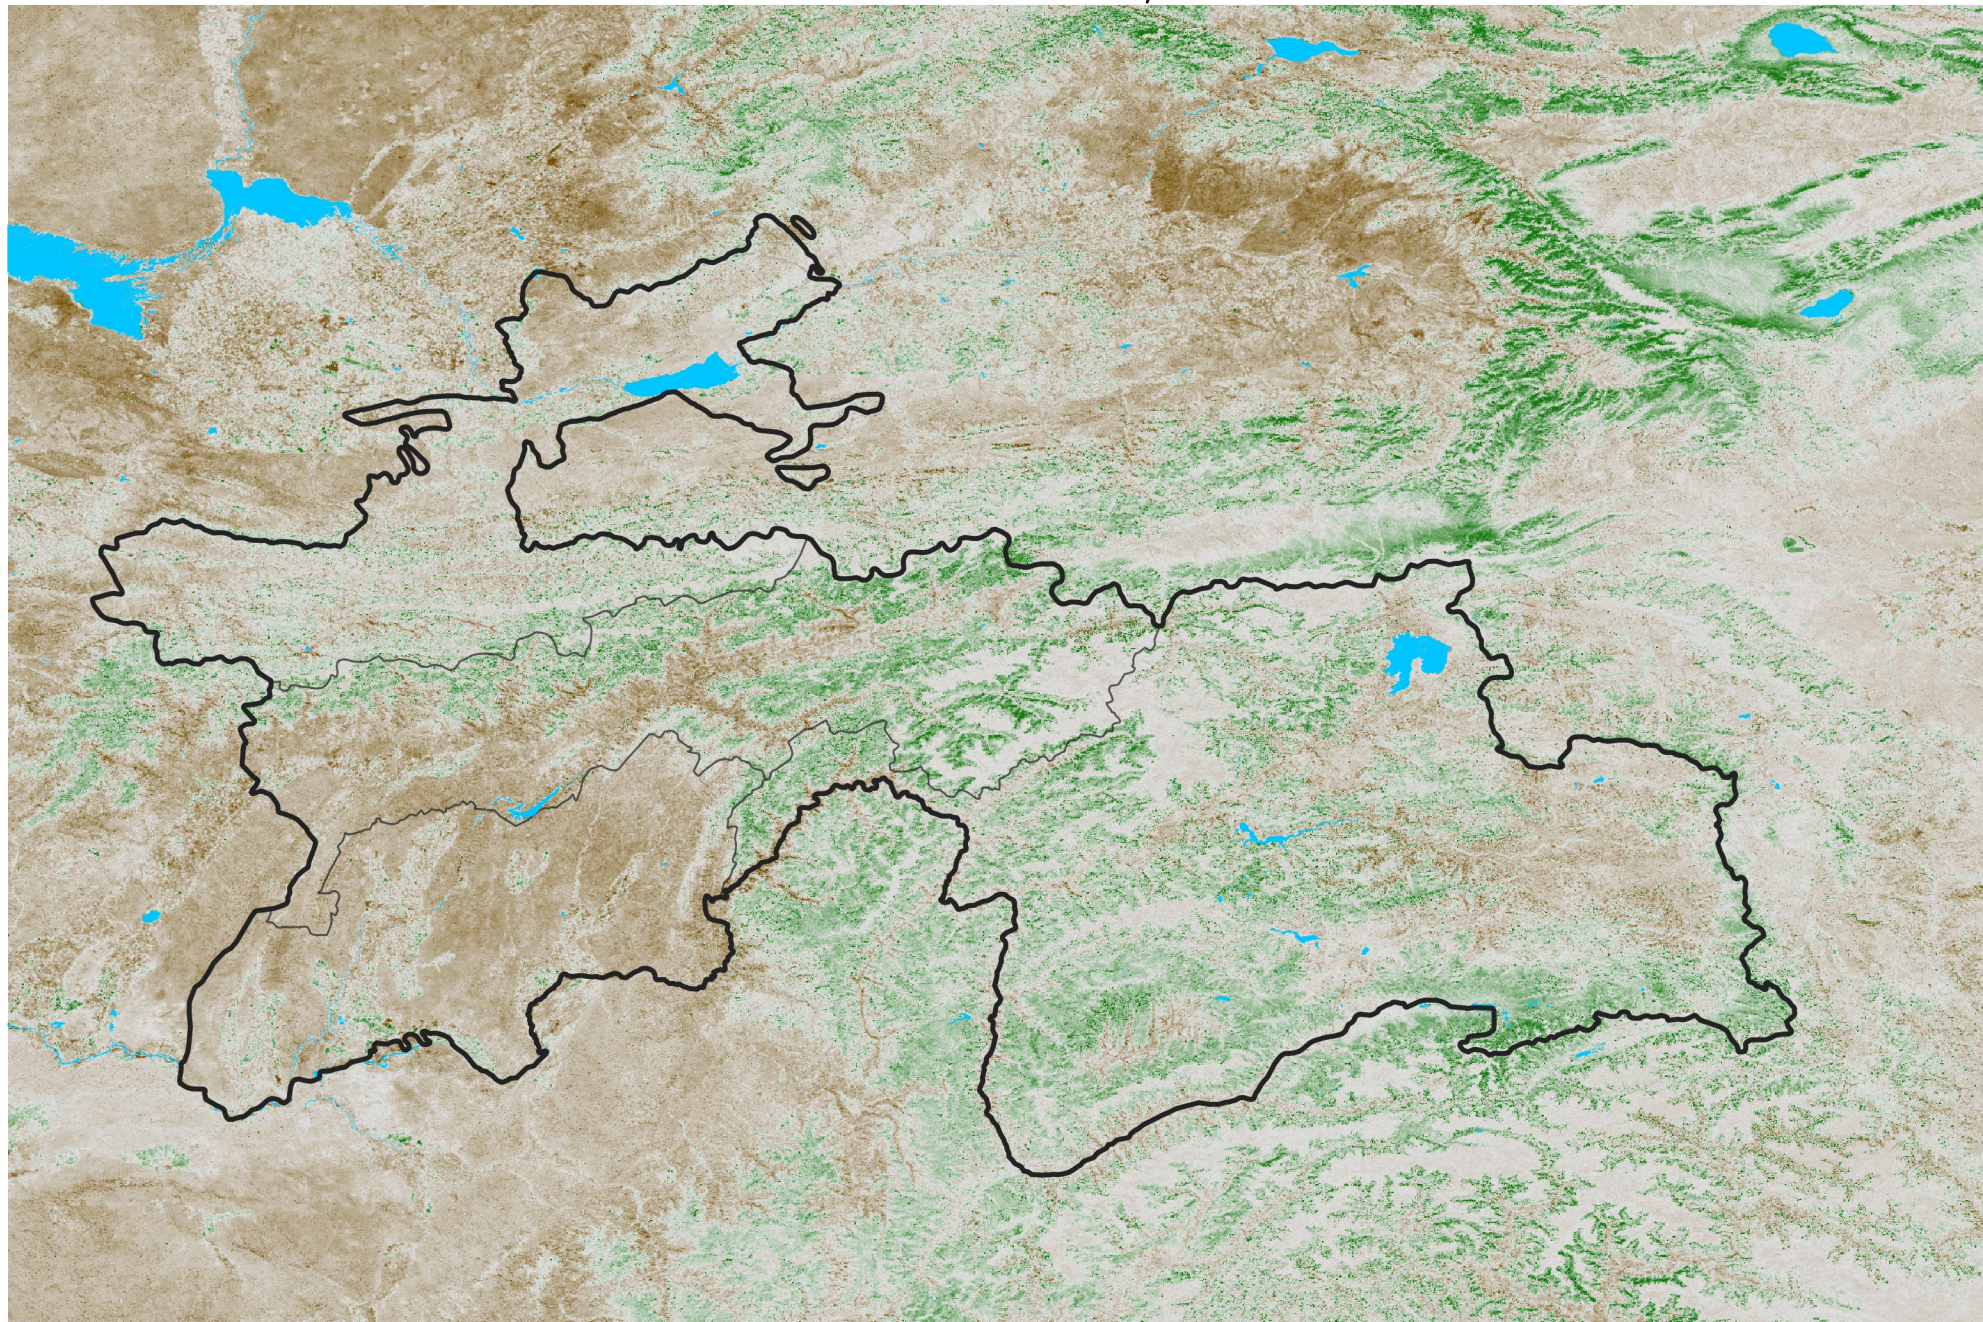

Tajikistan NDVI Anomaly

2025 minus Mean (2012 - 2021)

Period 63 / Nov 06 - 15, 2025

NDVI Anomaly

< -0.3 -0.2 -0.1 -0.05 0.05 0.1 0.2 >0.3

Negative

No Difference

Positive