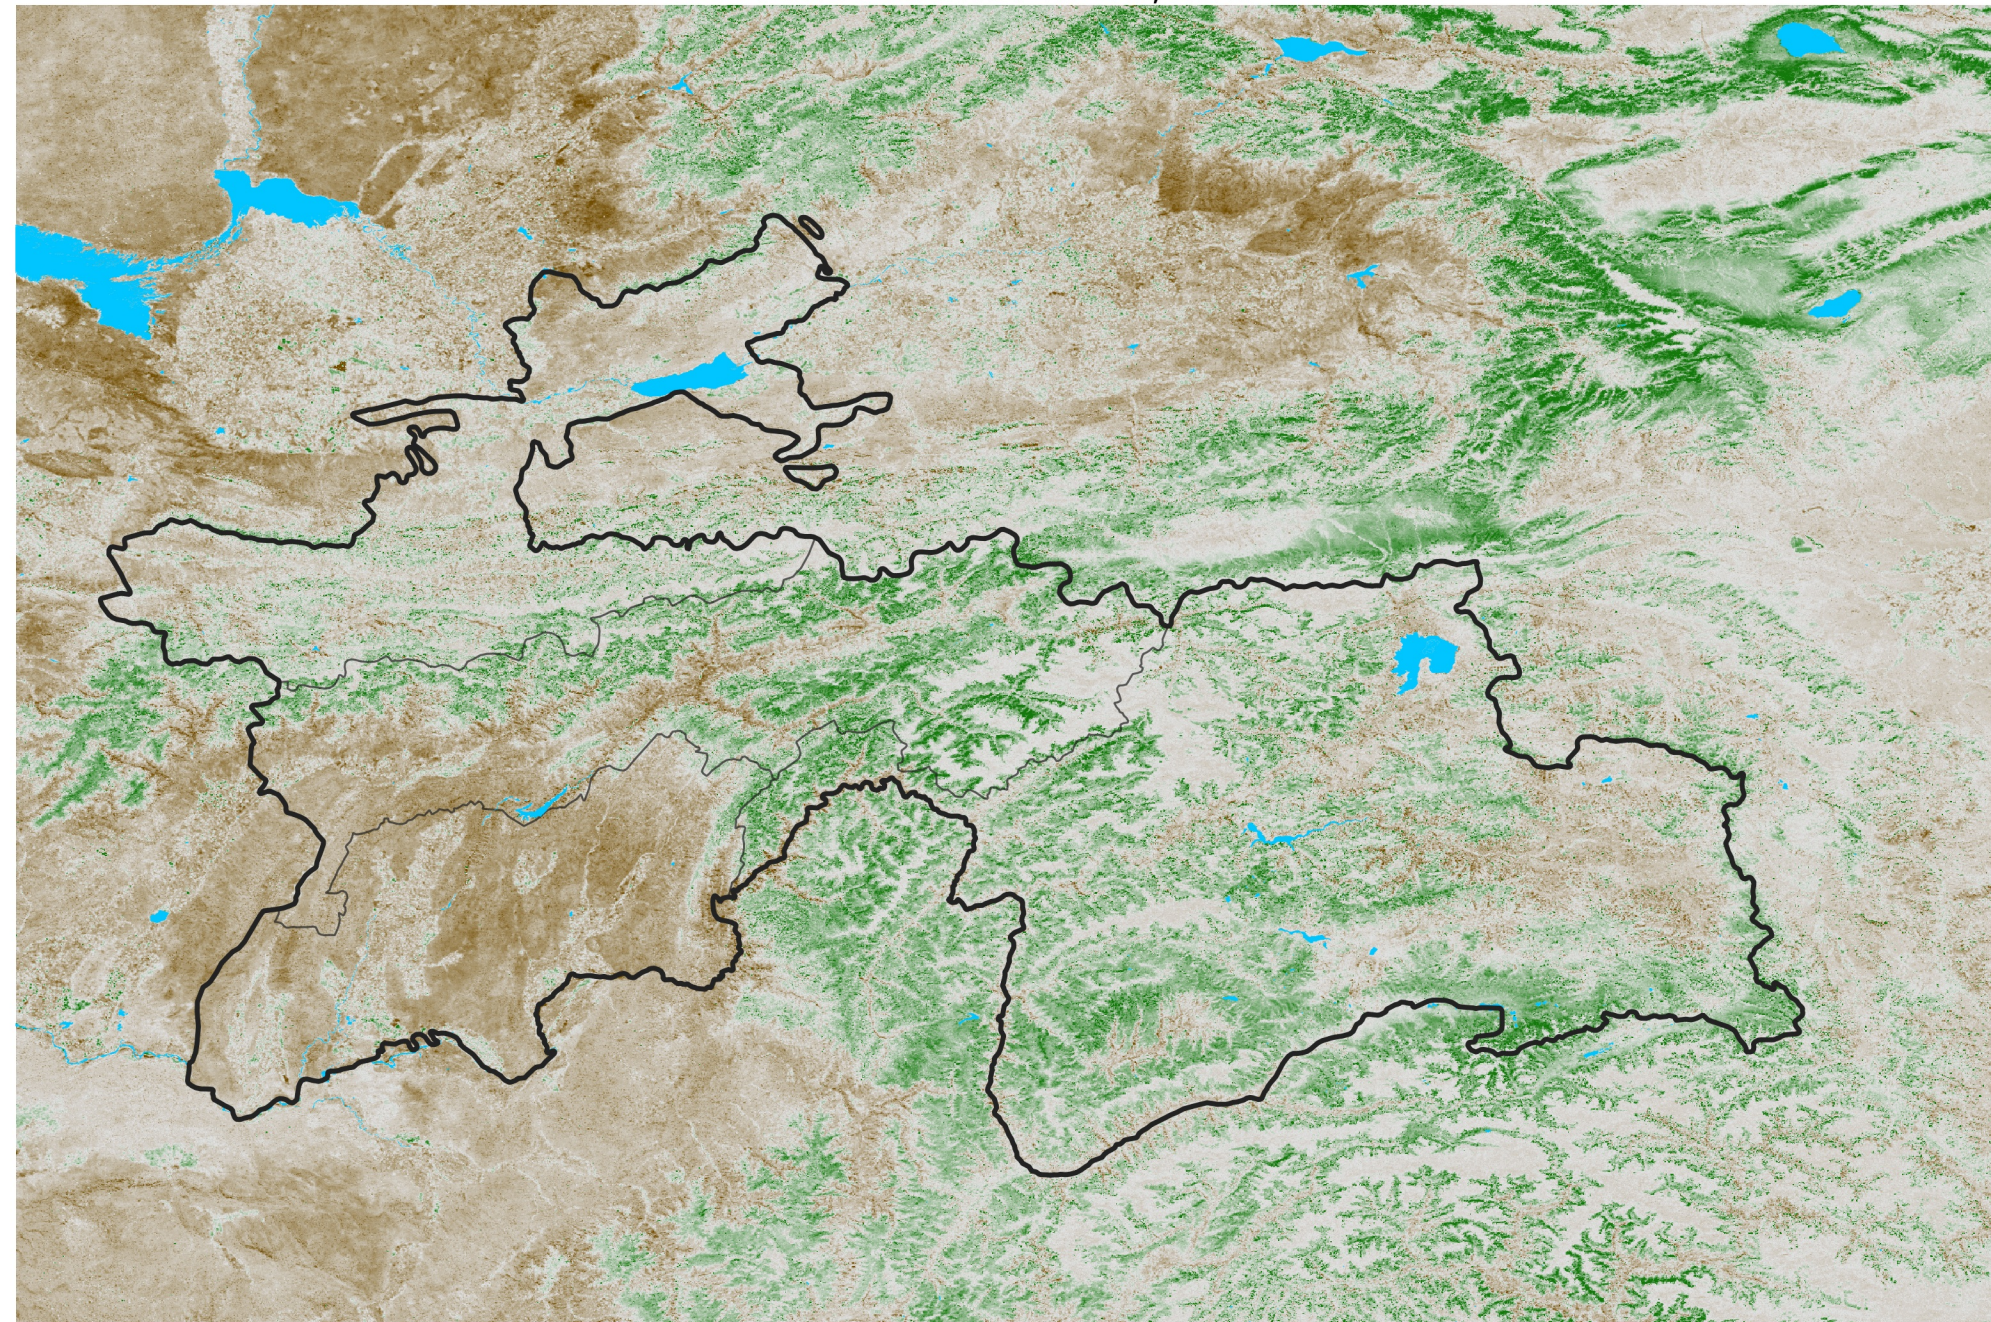

Tajikistan NDVI Anomaly

2025 minus Mean (2012 - 2021)

Period 65 / Nov 16 - 25, 2025

NDVI Anomaly

< -0.3 -0.2 -0.1 -0.05 0.05 0.1 0.2 > 0.3

Negative

No Difference

Positive