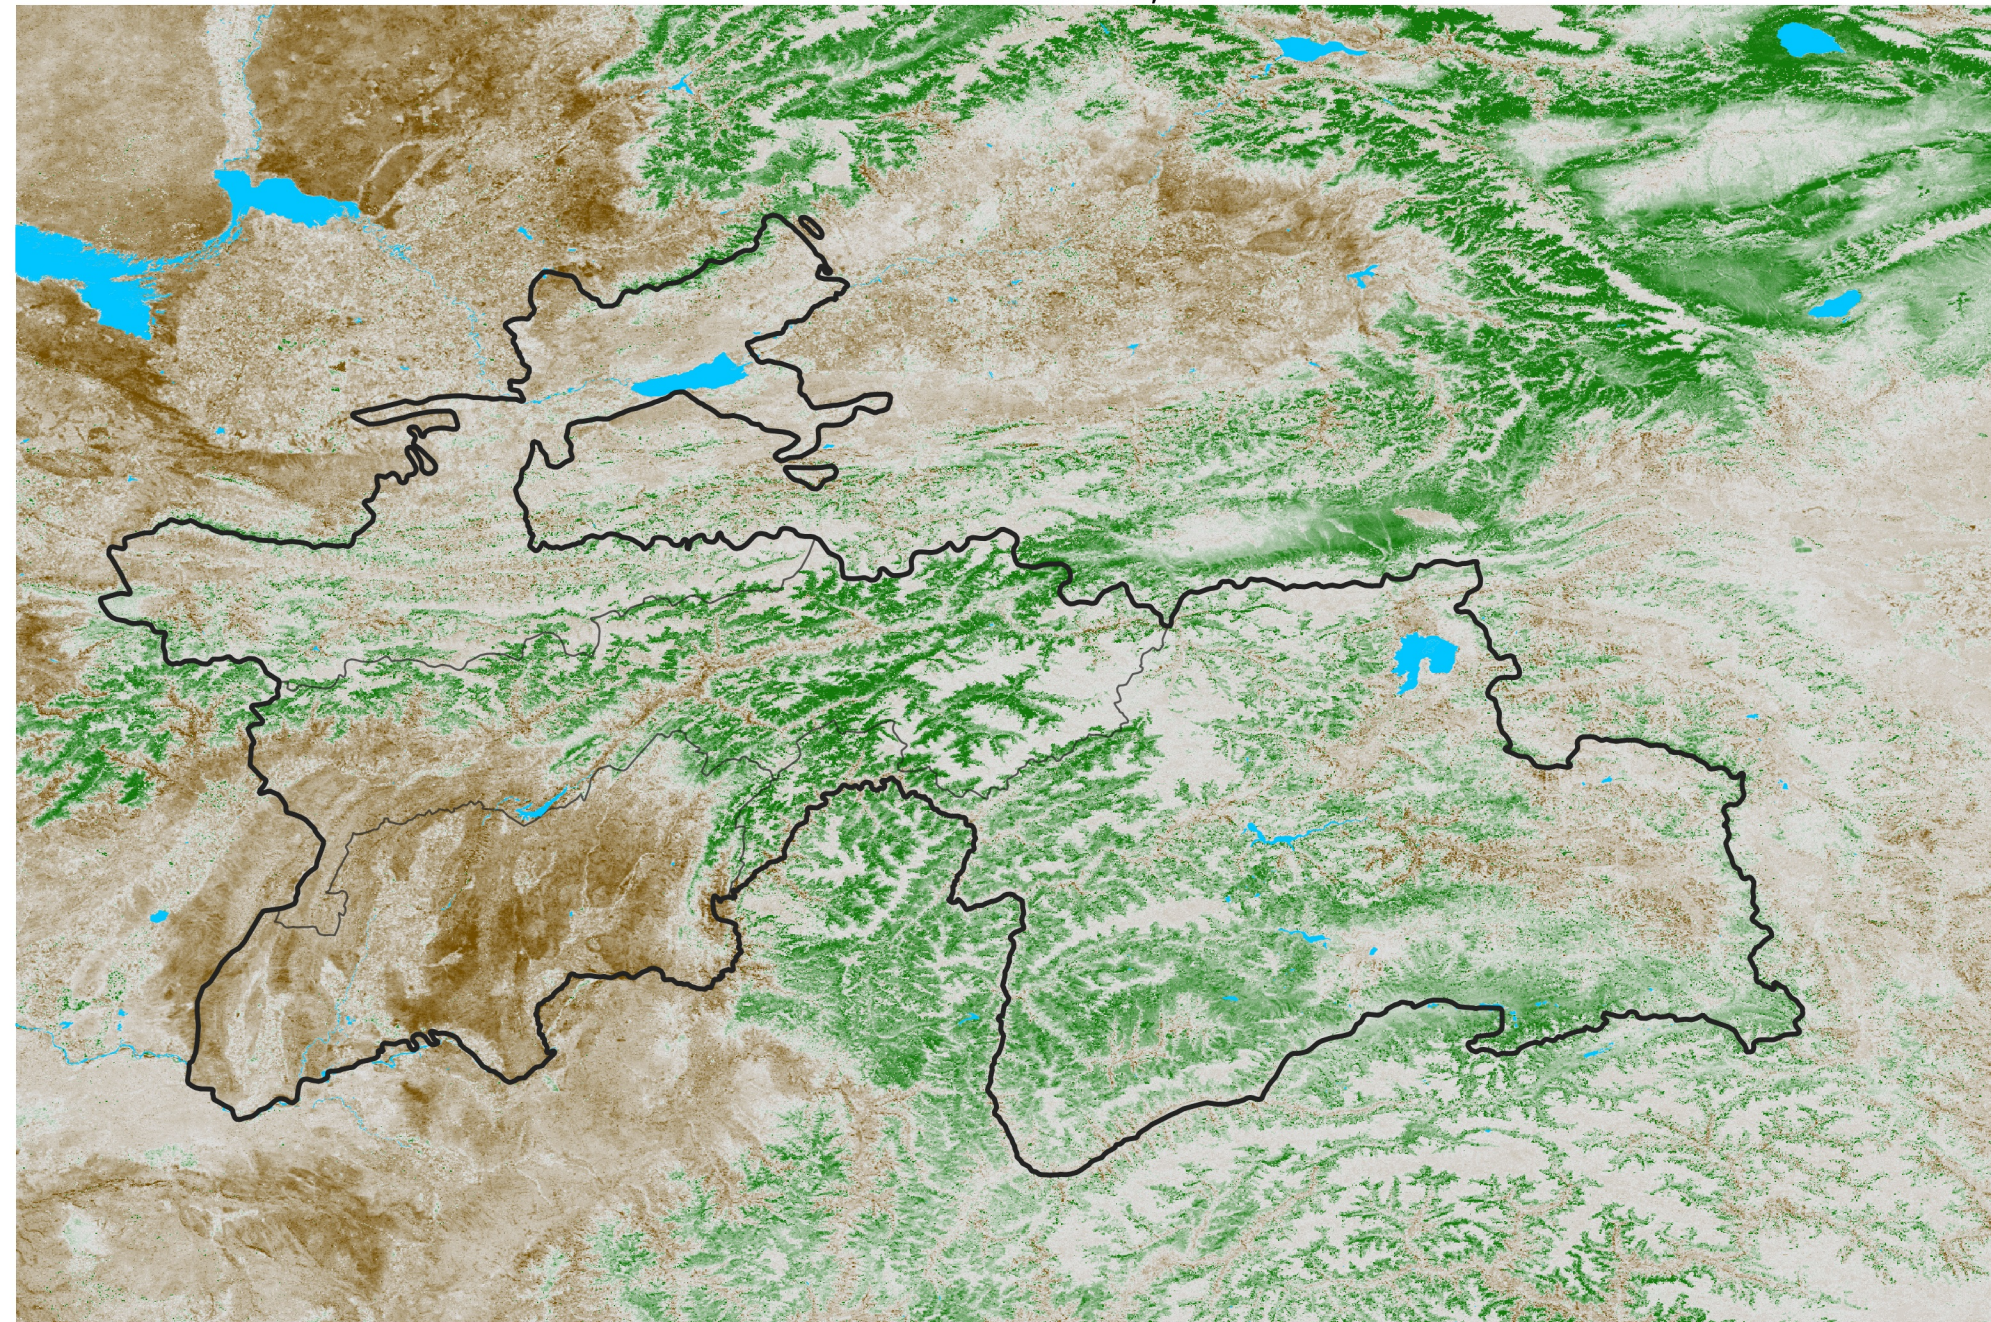

Tajikistan NDVI Anomaly

2025 minus Mean (2012 - 2021)

Period 69 / Dec 06 - 15, 2025

NDVI Anomaly

< -0.3 -0.2 -0.1 -0.05 0.05 0.1 0.2 > 0.3

Negative

No Difference

Positive