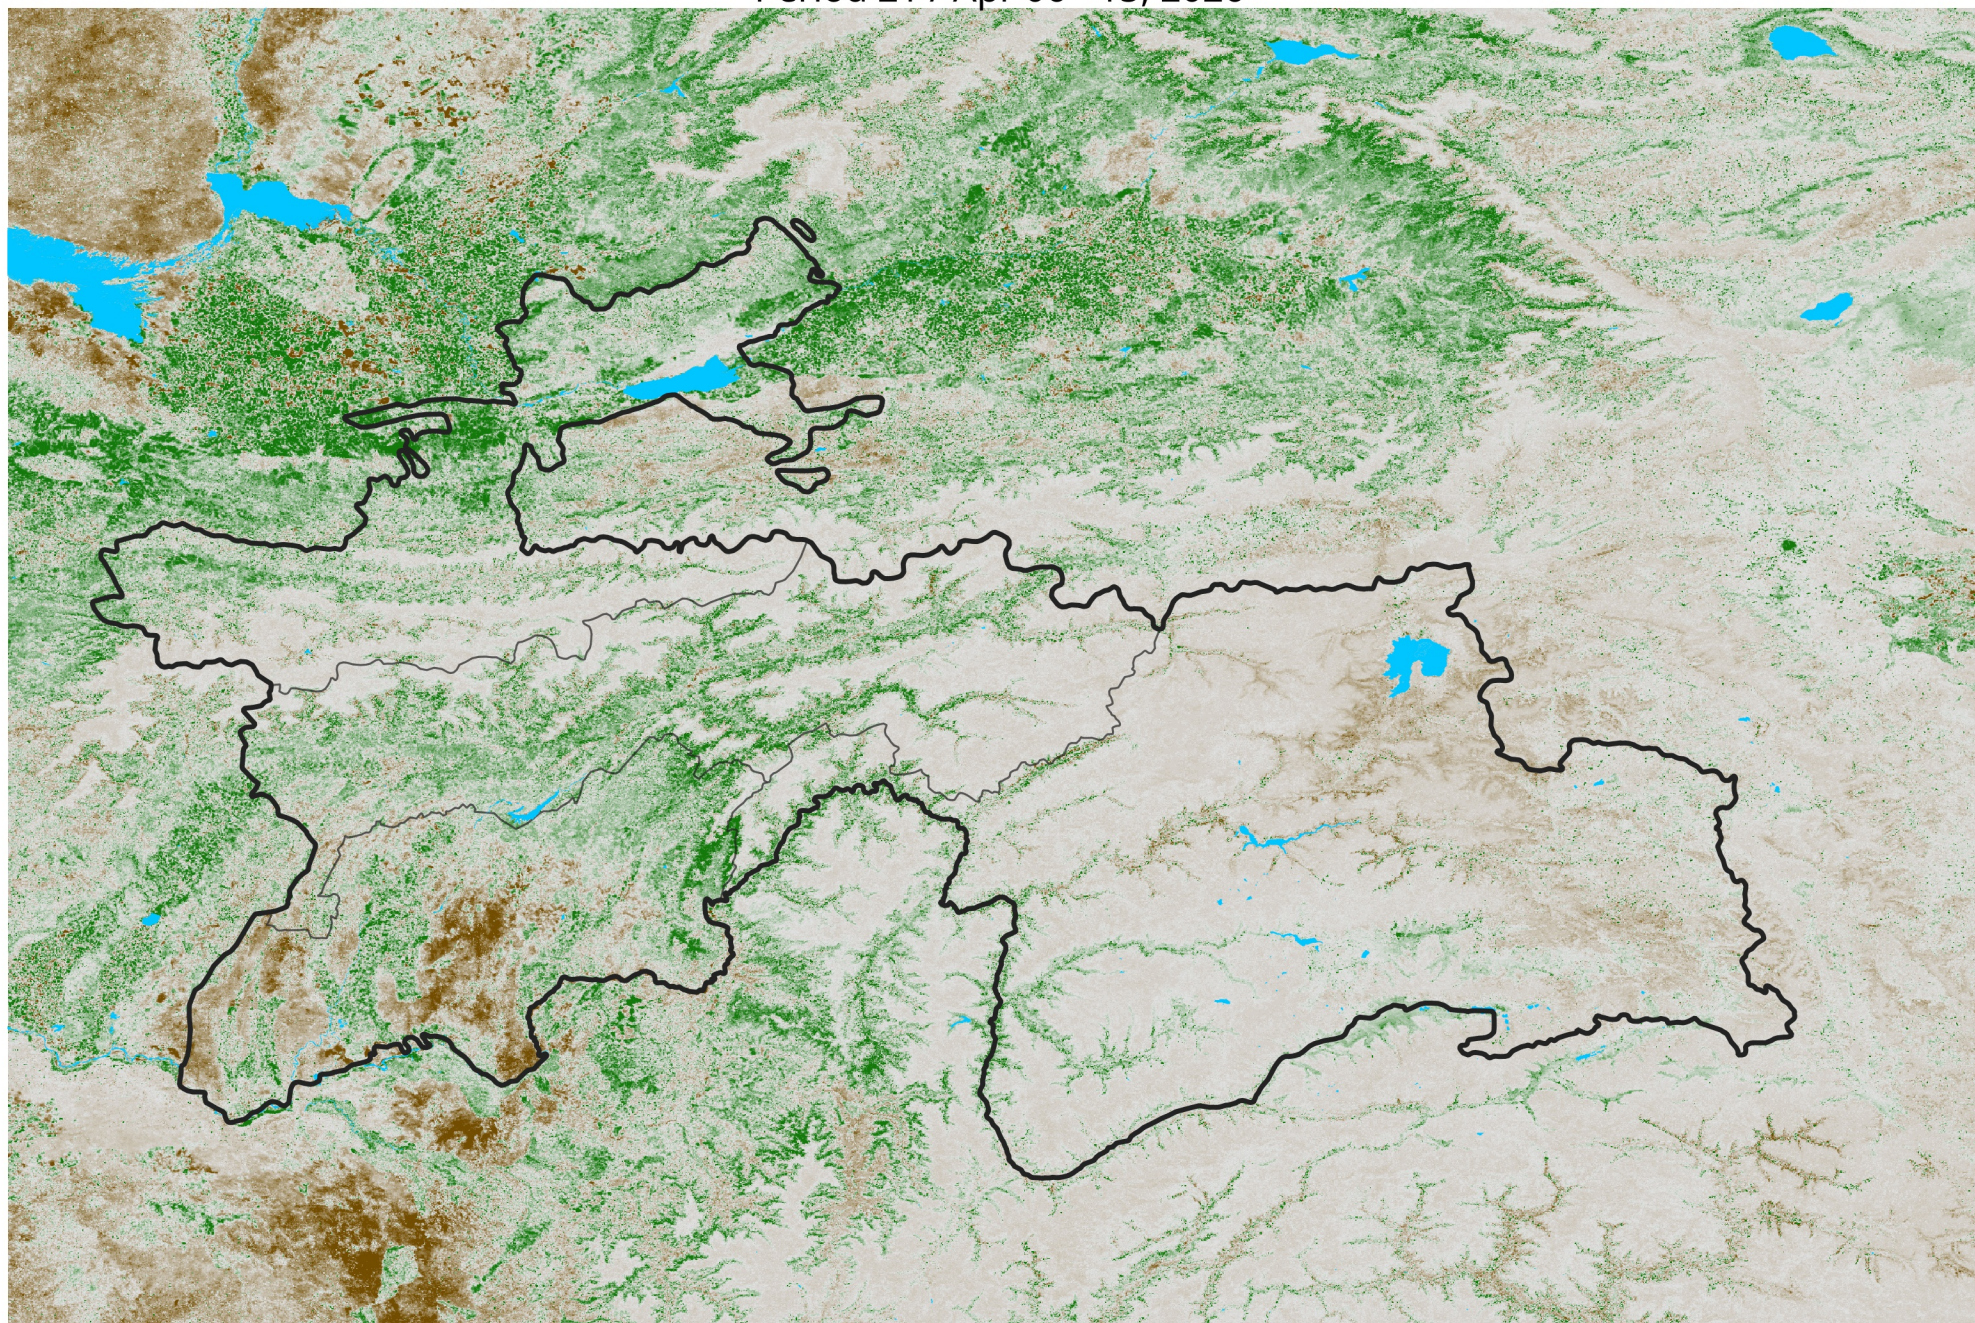

Tajikistan NDVI Anomaly

2026 minus Mean (2012 - 2021)

Period 21 / Apr 06 - 15, 2026

NDVI Anomaly

< -0.3 -0.2 -0.1 -0.05 0.05 0.1 0.2 >0.3

Negative

No Difference

Positive