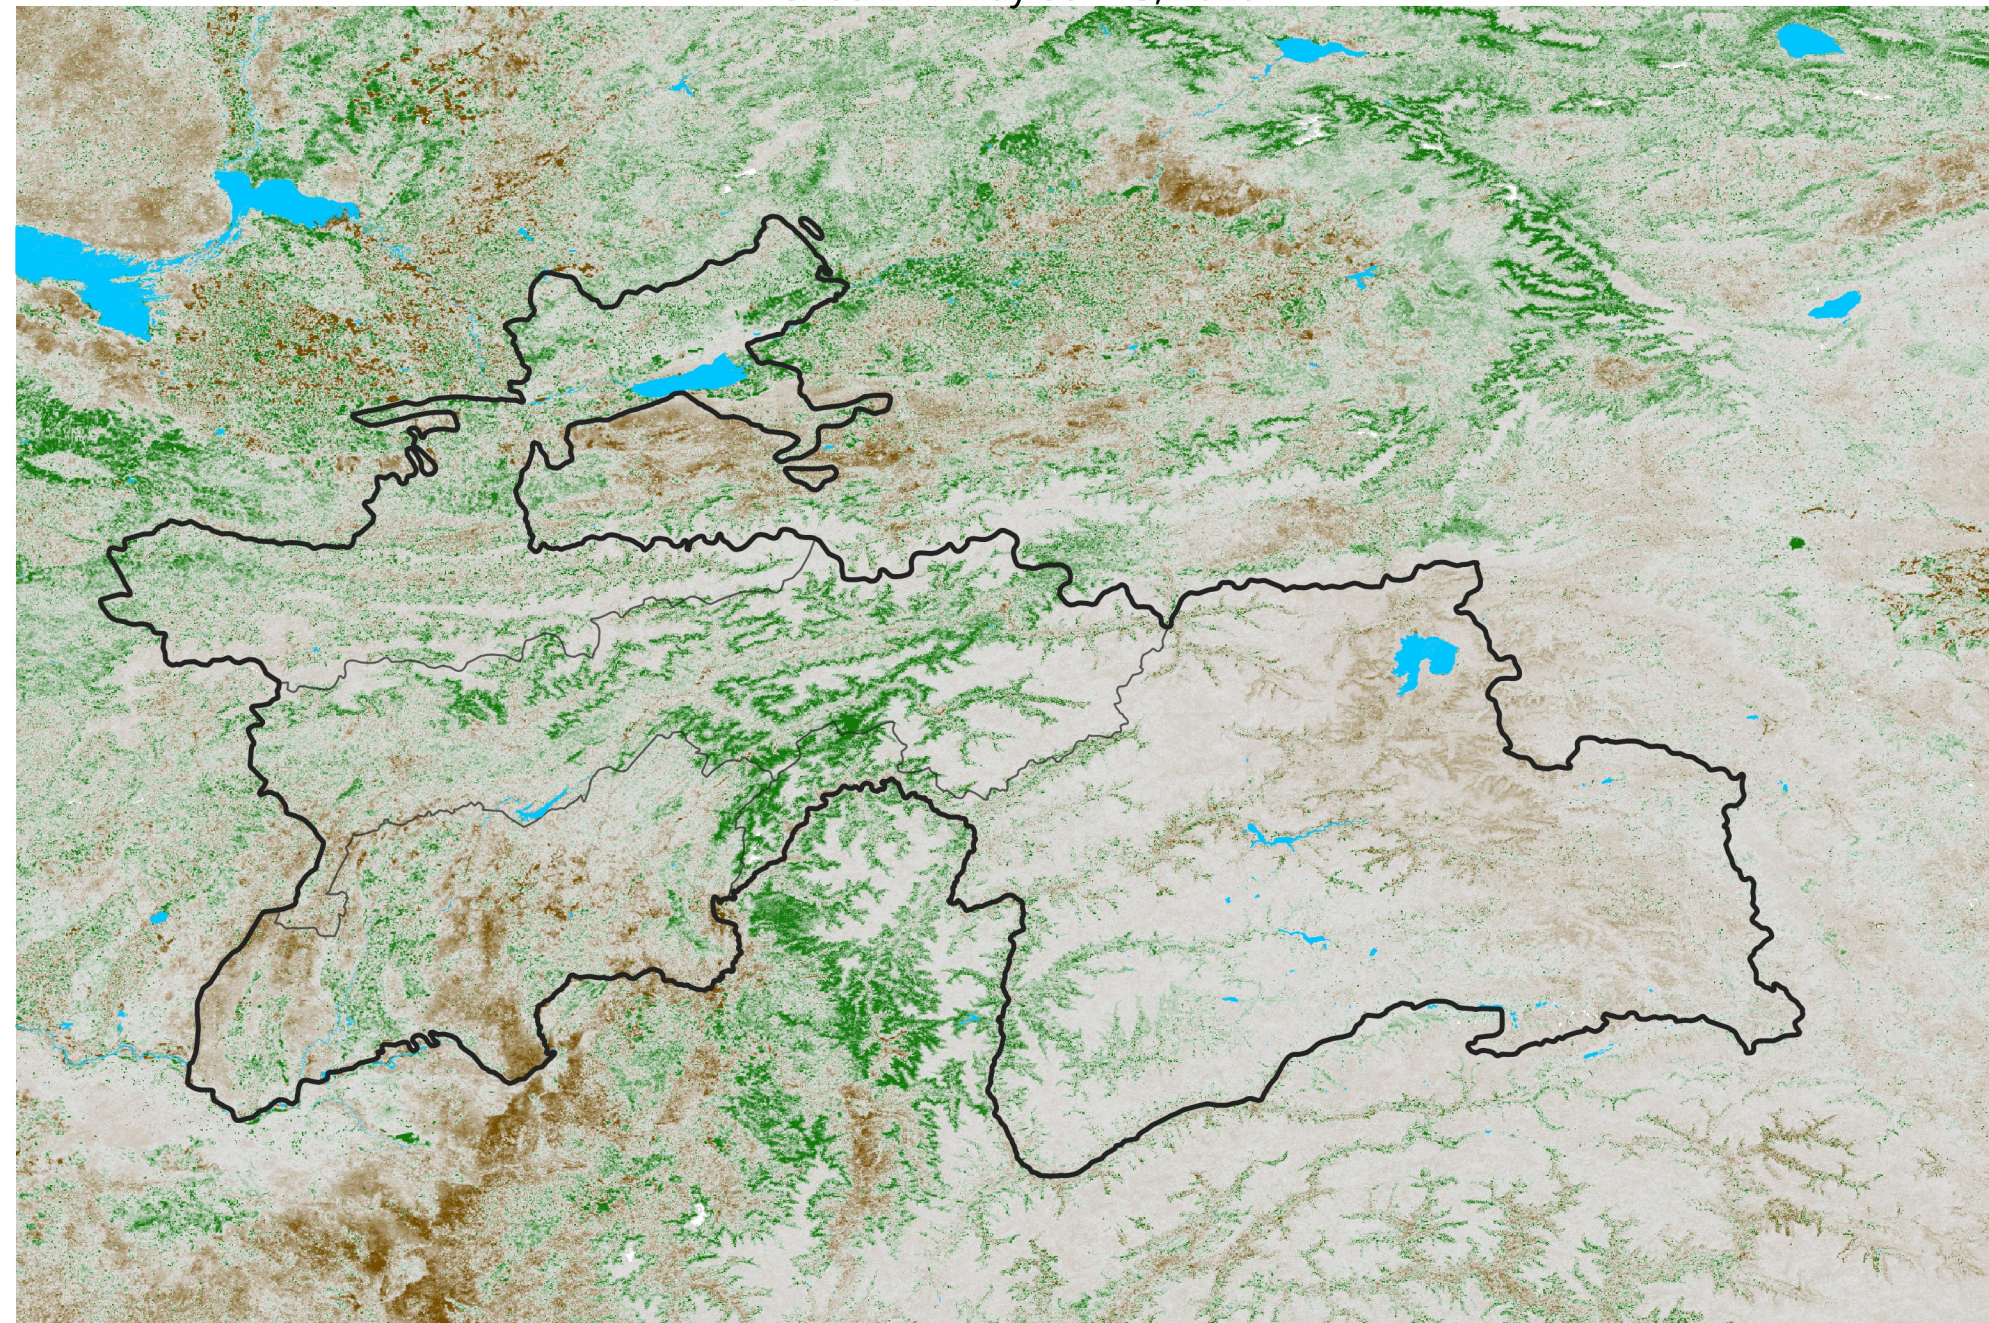

Tajikistan NDVI Anomaly

2026 minus Mean (2012 - 2021)

Period 27 / May 06 - 15, 2026

NDVI Anomaly

< -0.3 -0.2 -0.1 -0.05 0.05 0.1 0.2 >0.3

Negative

No Difference

Positive