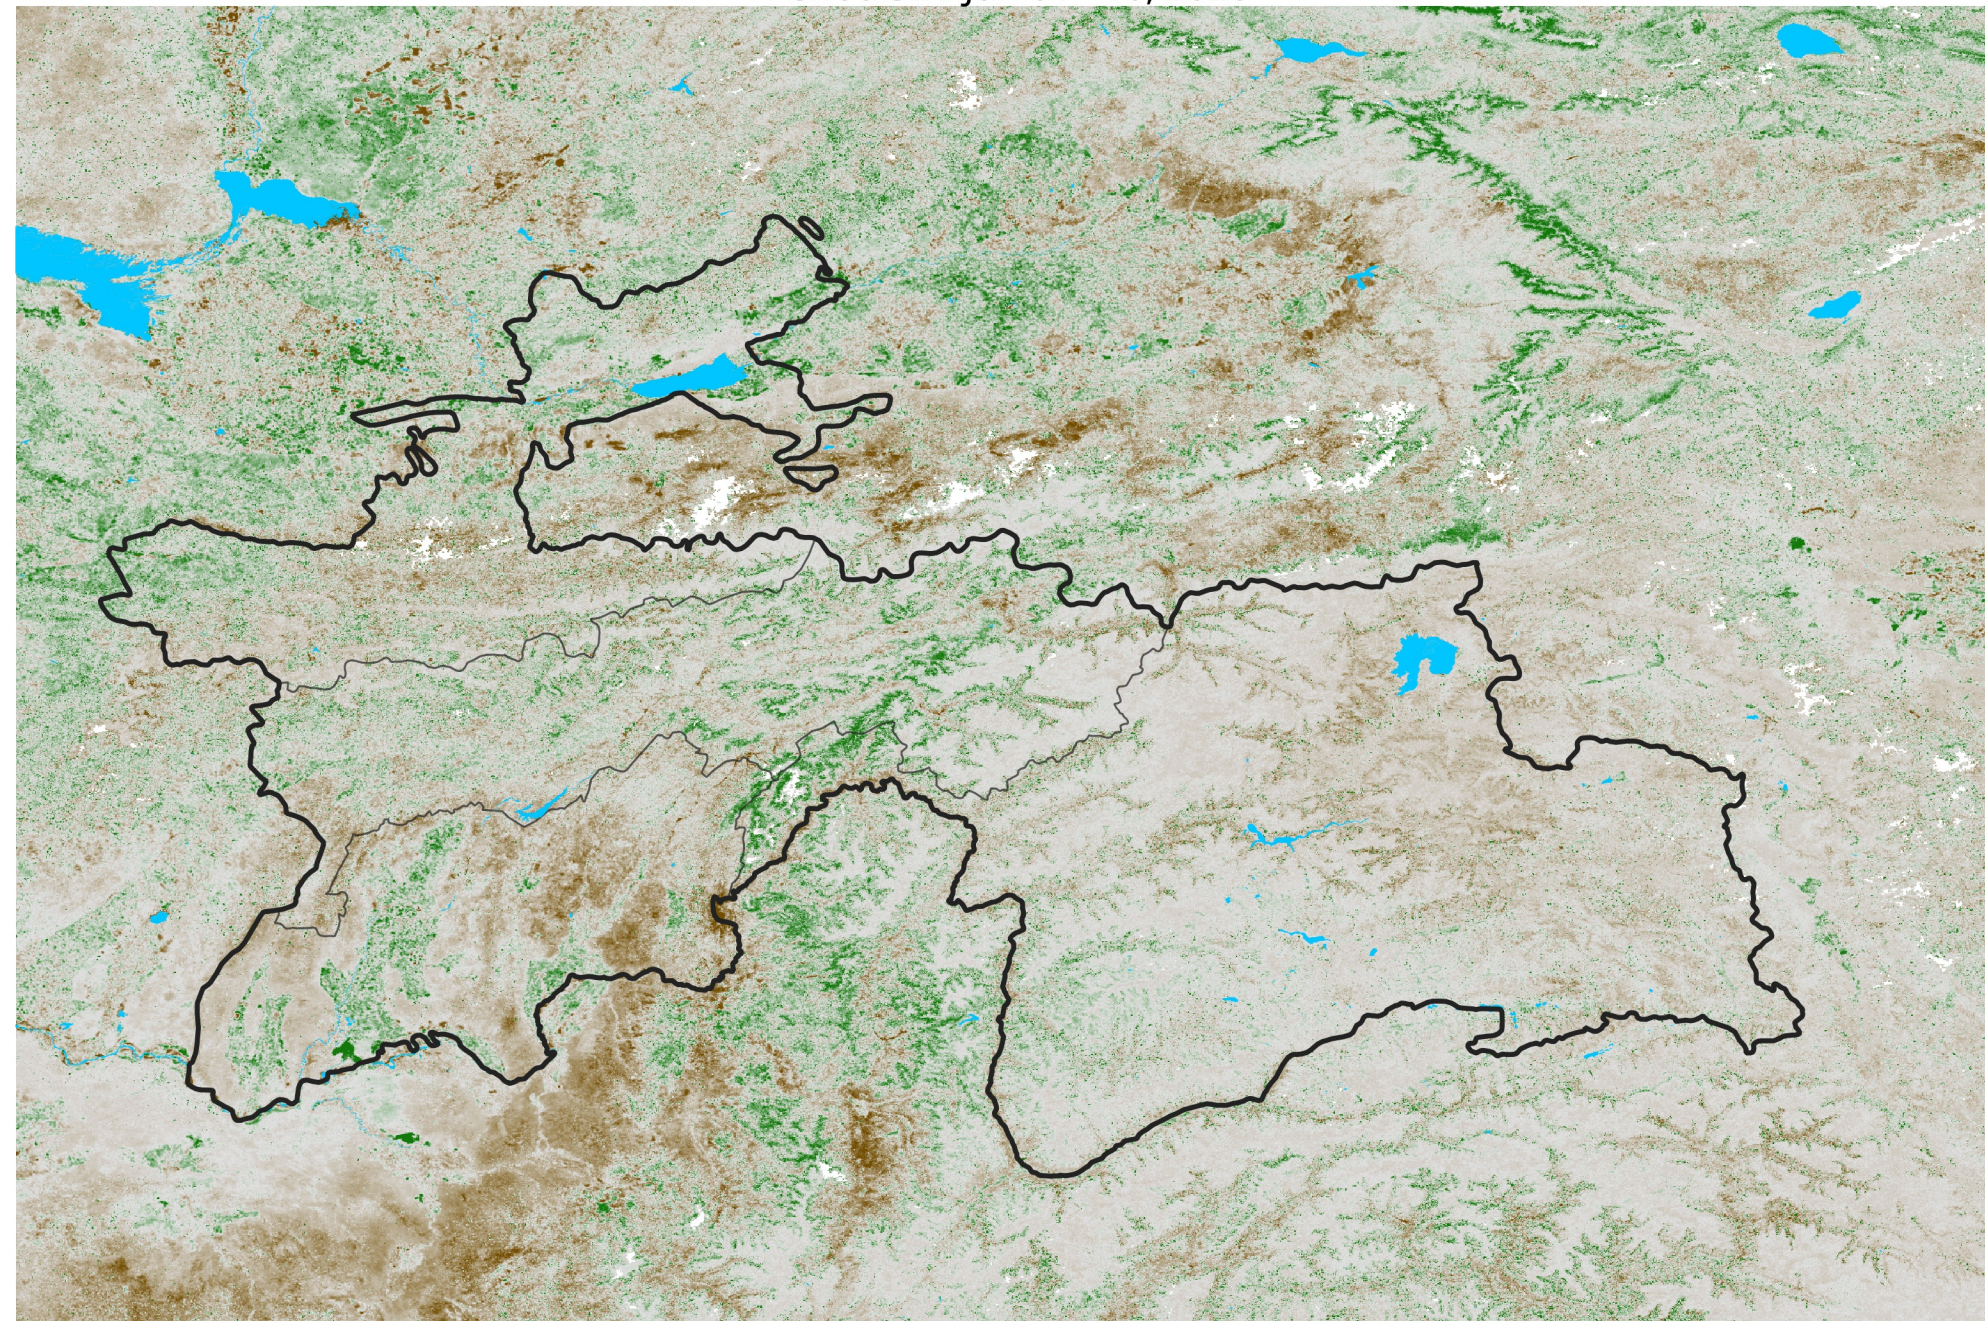

Tajikistan NDVI Anomaly

2026 minus Mean (2012 - 2021)

Period 32 / Jun 01 - 10, 2026

NDVI Anomaly

< -0.3 -0.2 -0.1 -0.05 0.05 0.1 0.2 >0.3

Negative

No Difference

Positive