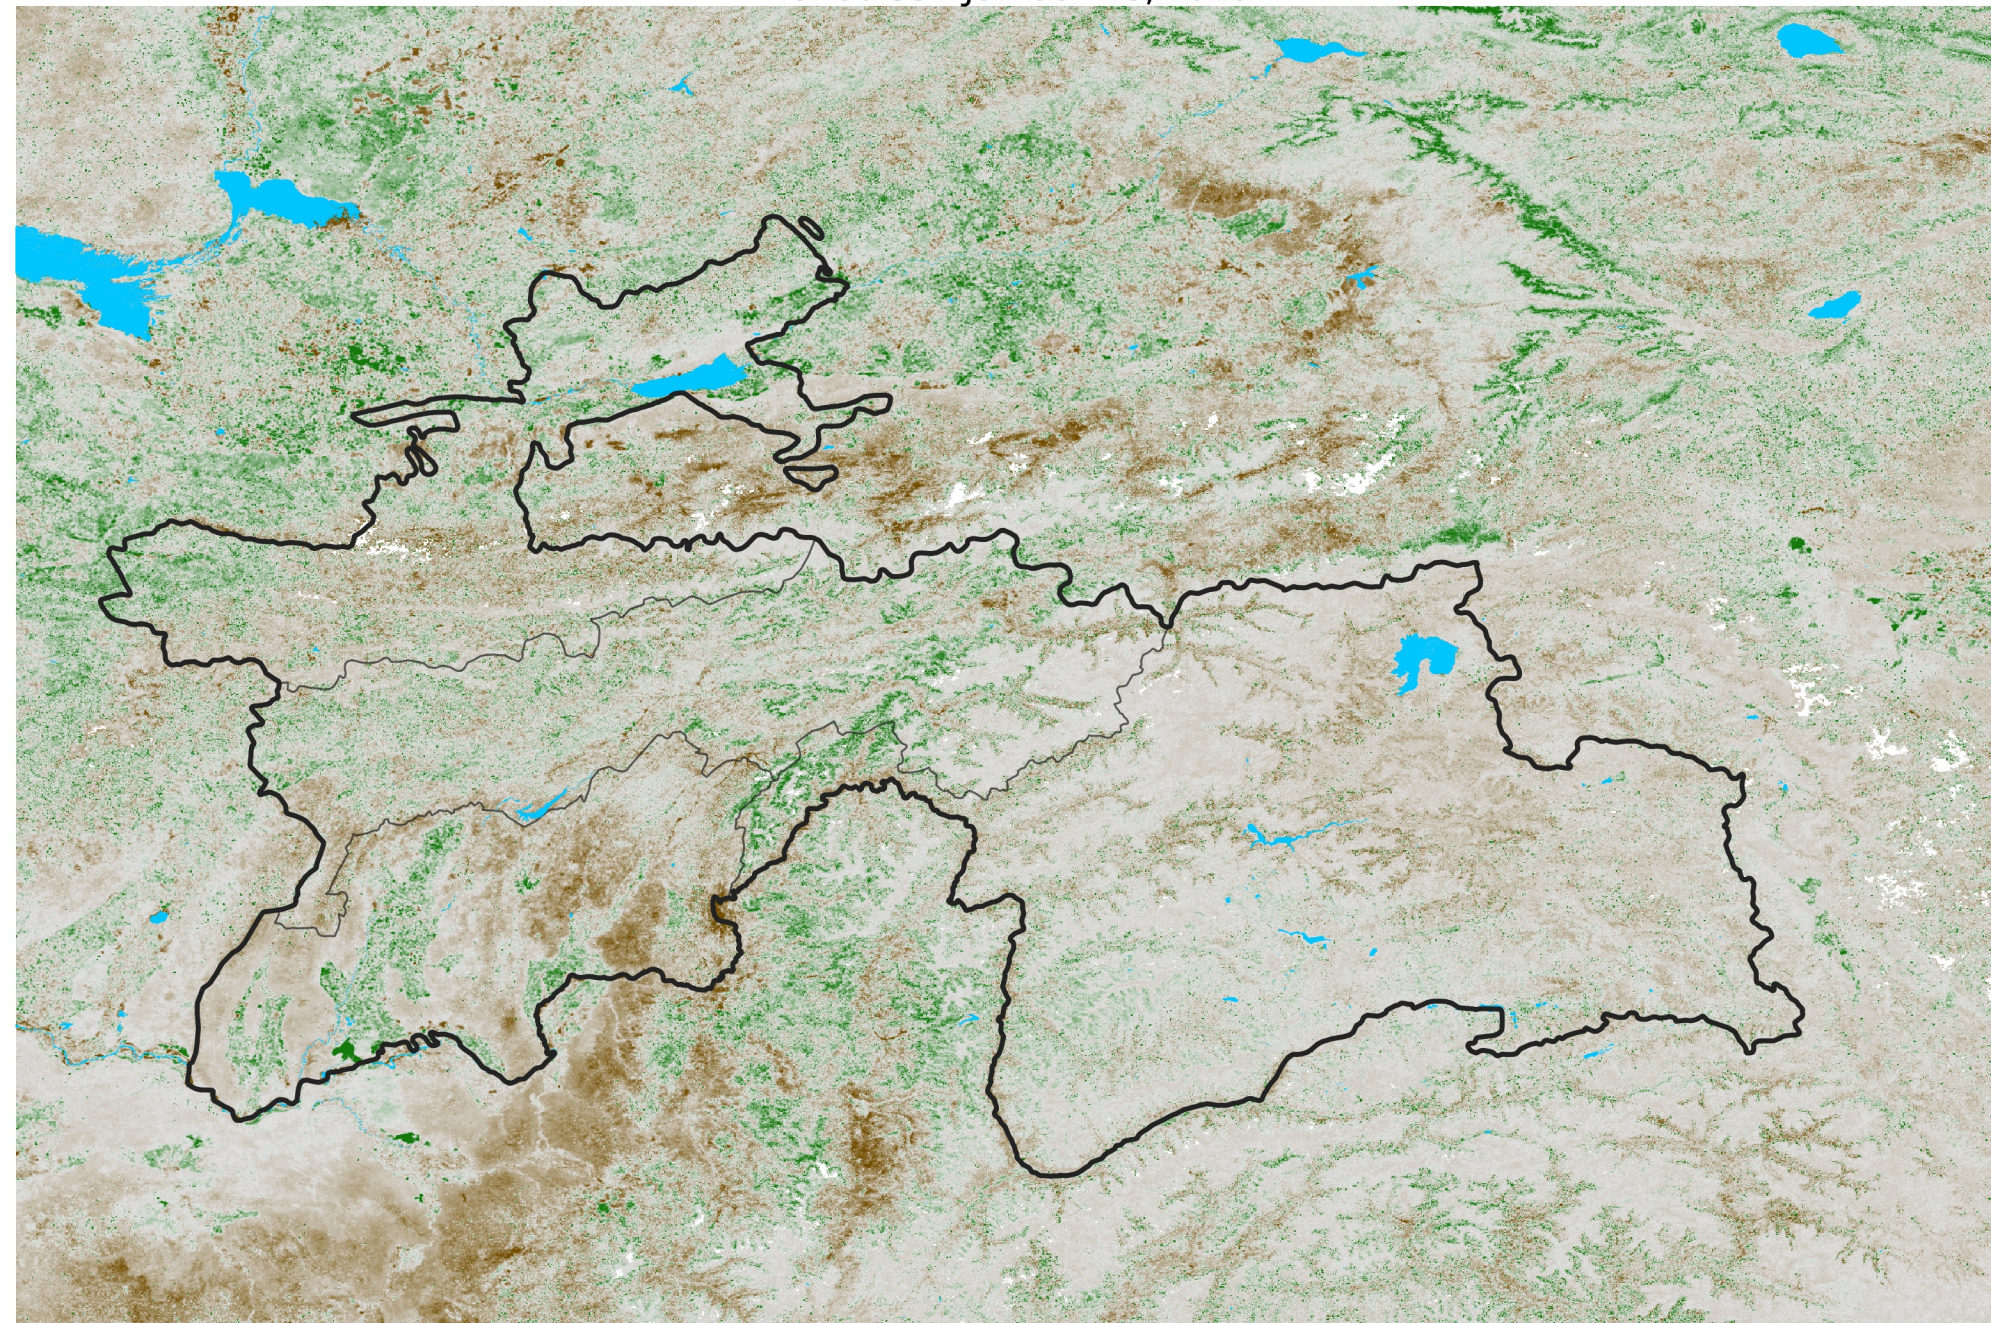

Tajikistan NDVI Anomaly

2026 minus Mean (2012 - 2021)

Period 33 / Jun 06 - 15, 2026

NDVI Anomaly

< -0.3 -0.2 -0.1 -0.05 0.05 0.1 0.2 >0.3

Negative

No Difference

Positive