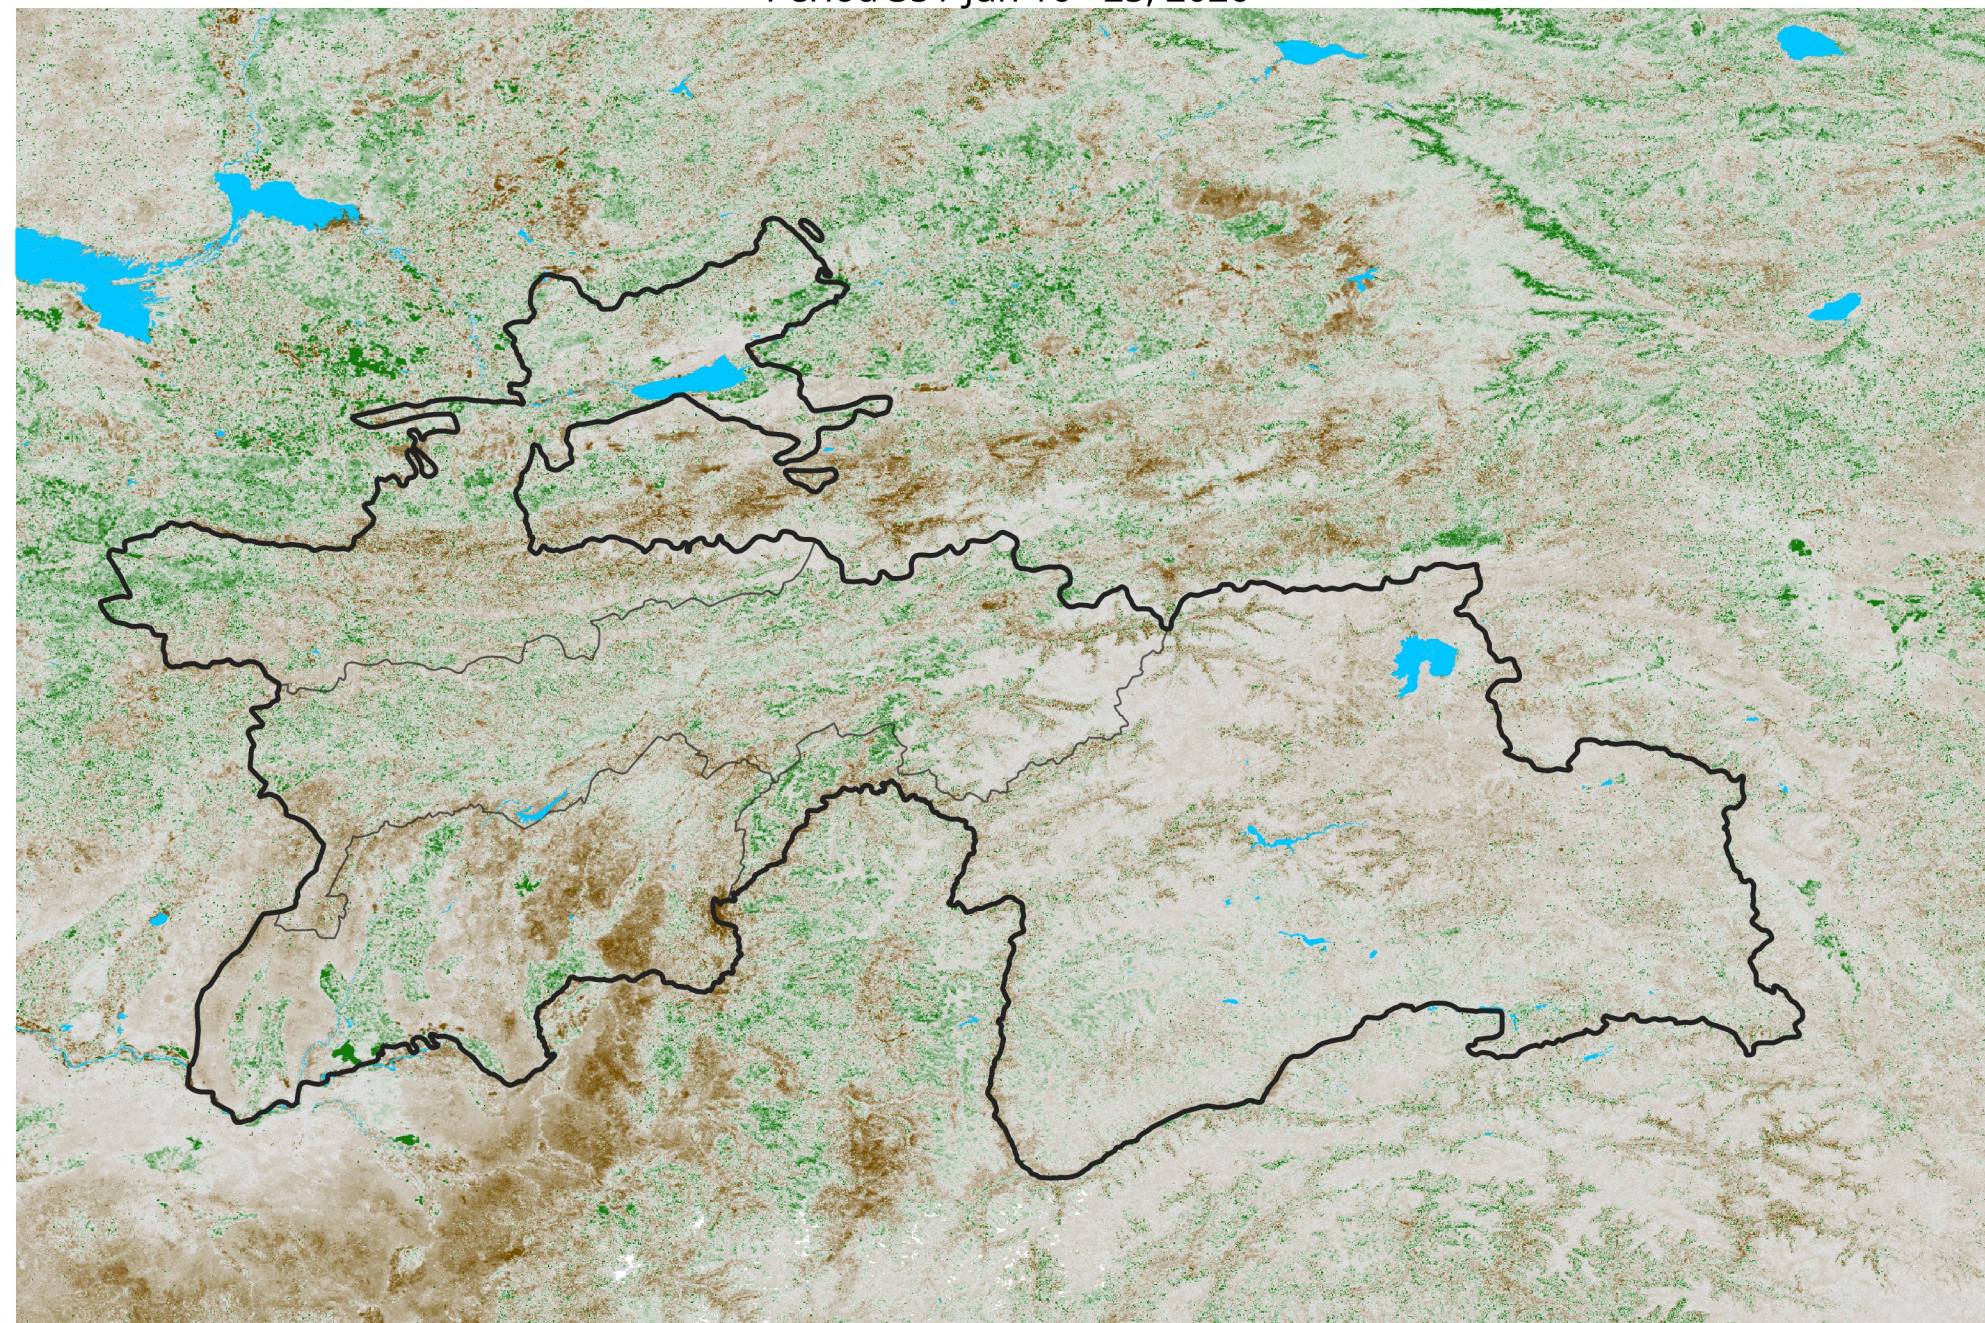

Tajikistan NDVI Anomaly

2026 minus Mean (2012 - 2021)

Period 35 / Jun 16 - 25, 2026

NDVI Anomaly

< -0.3 -0.2 -0.1 -0.05 0.05 0.1 0.2 > 0.3

Negative

No Difference

Positive