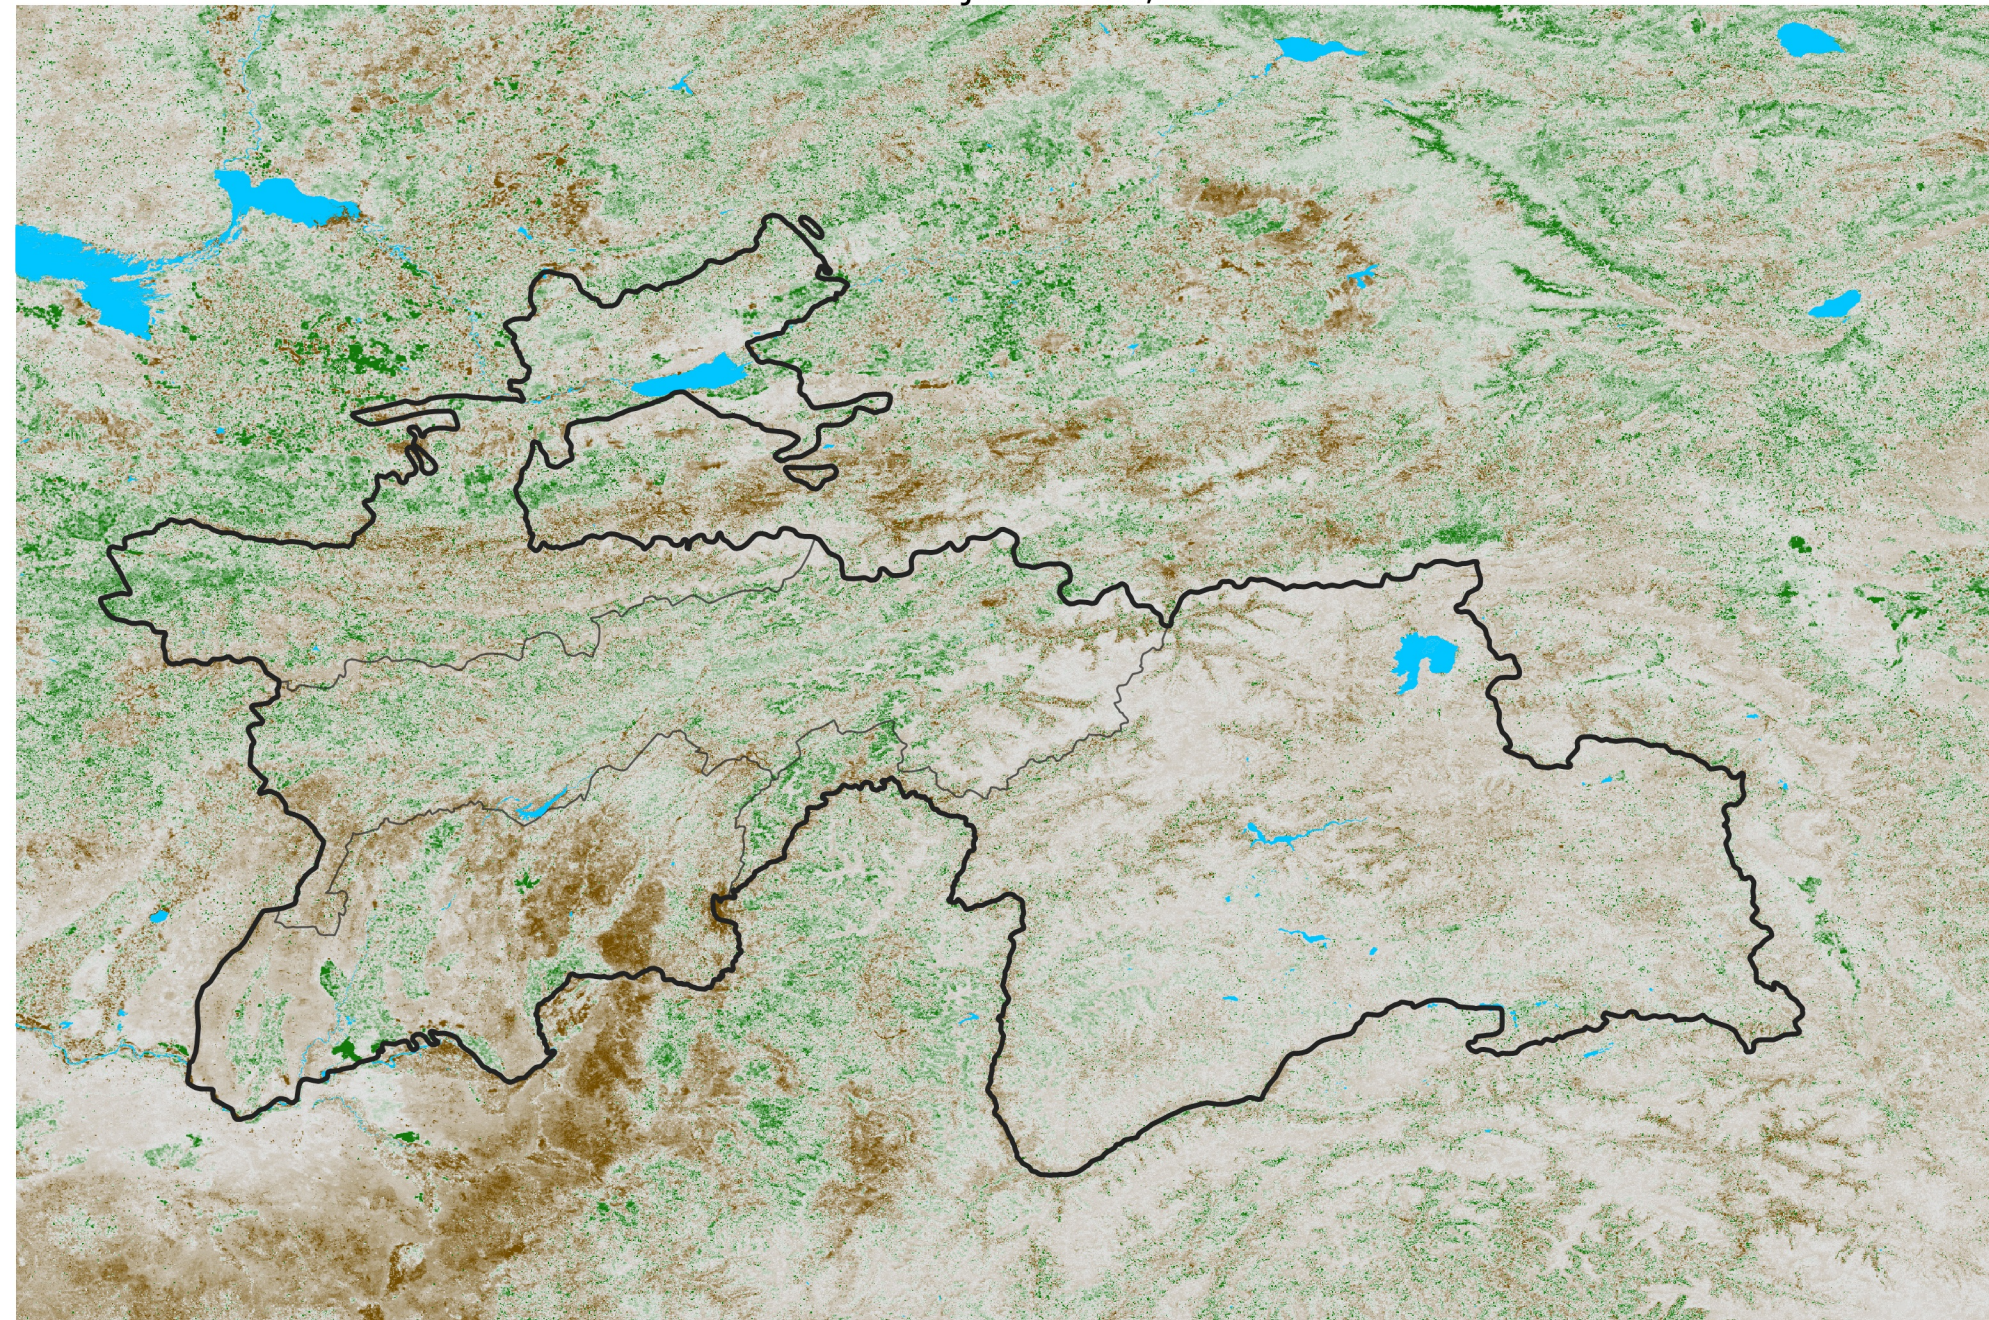

Tajikistan NDVI Anomaly

2026 minus Mean (2012 - 2021)

Period 36 / Jun 21 - 30, 2026

NDVI Anomaly

< -0.3 -0.2 -0.1 -0.05 0.05 0.1 0.2 >0.3

Negative

No Difference

Positive