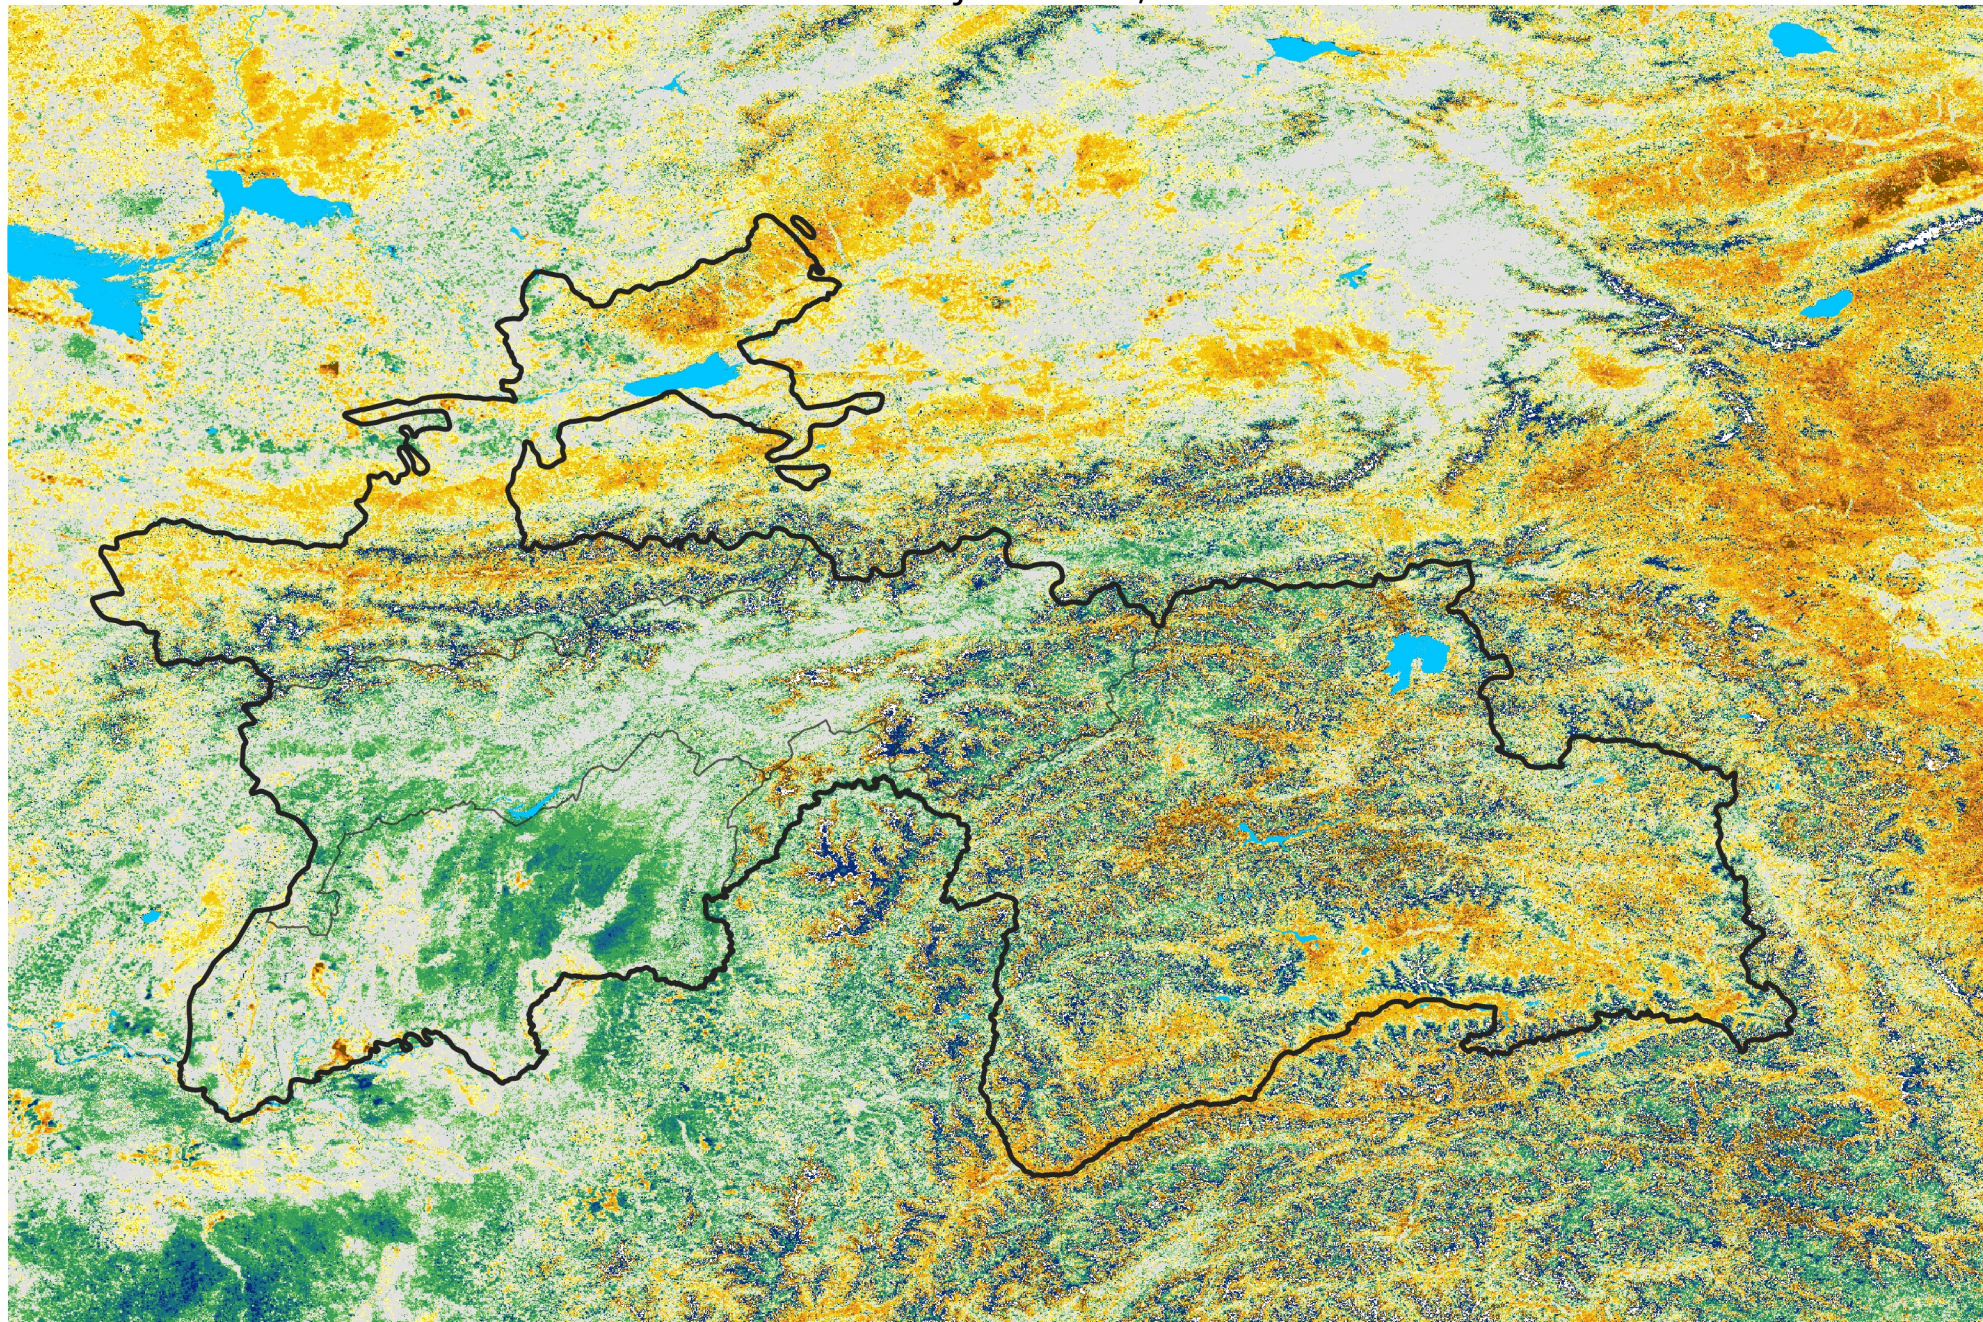

# Tajikistan Percent of Mean NDVI

2014 / Mean (2012 - 2021)  
Period 36 / Jun 21 - 30, 2014