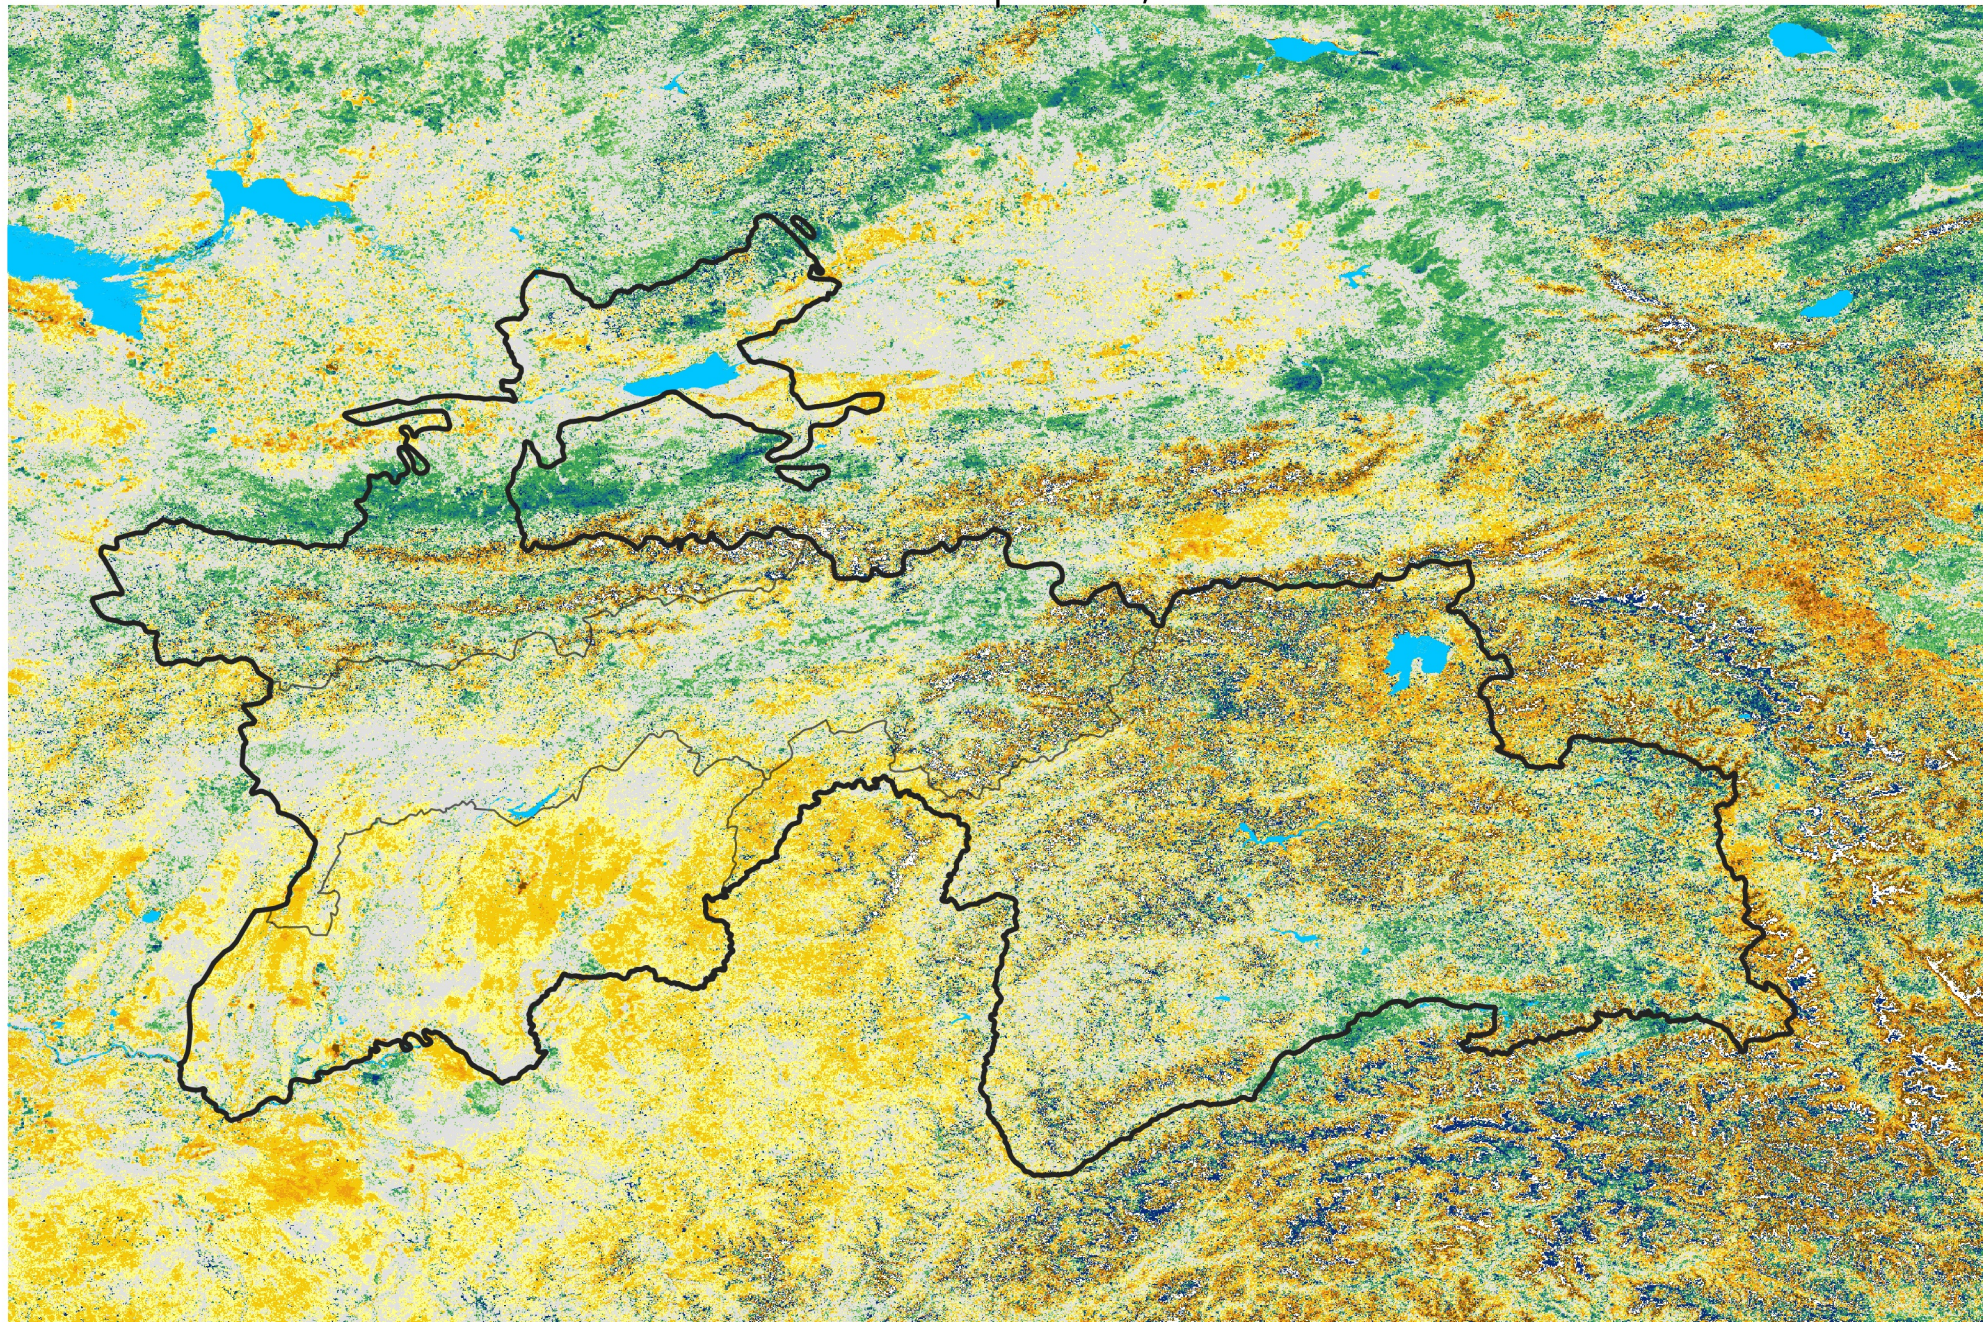

Tajikistan Percent of Mean NDVI

2016 / Mean (2012 - 2021)
Period 50 / Sep 01 - 10, 2016

Percent of Normal